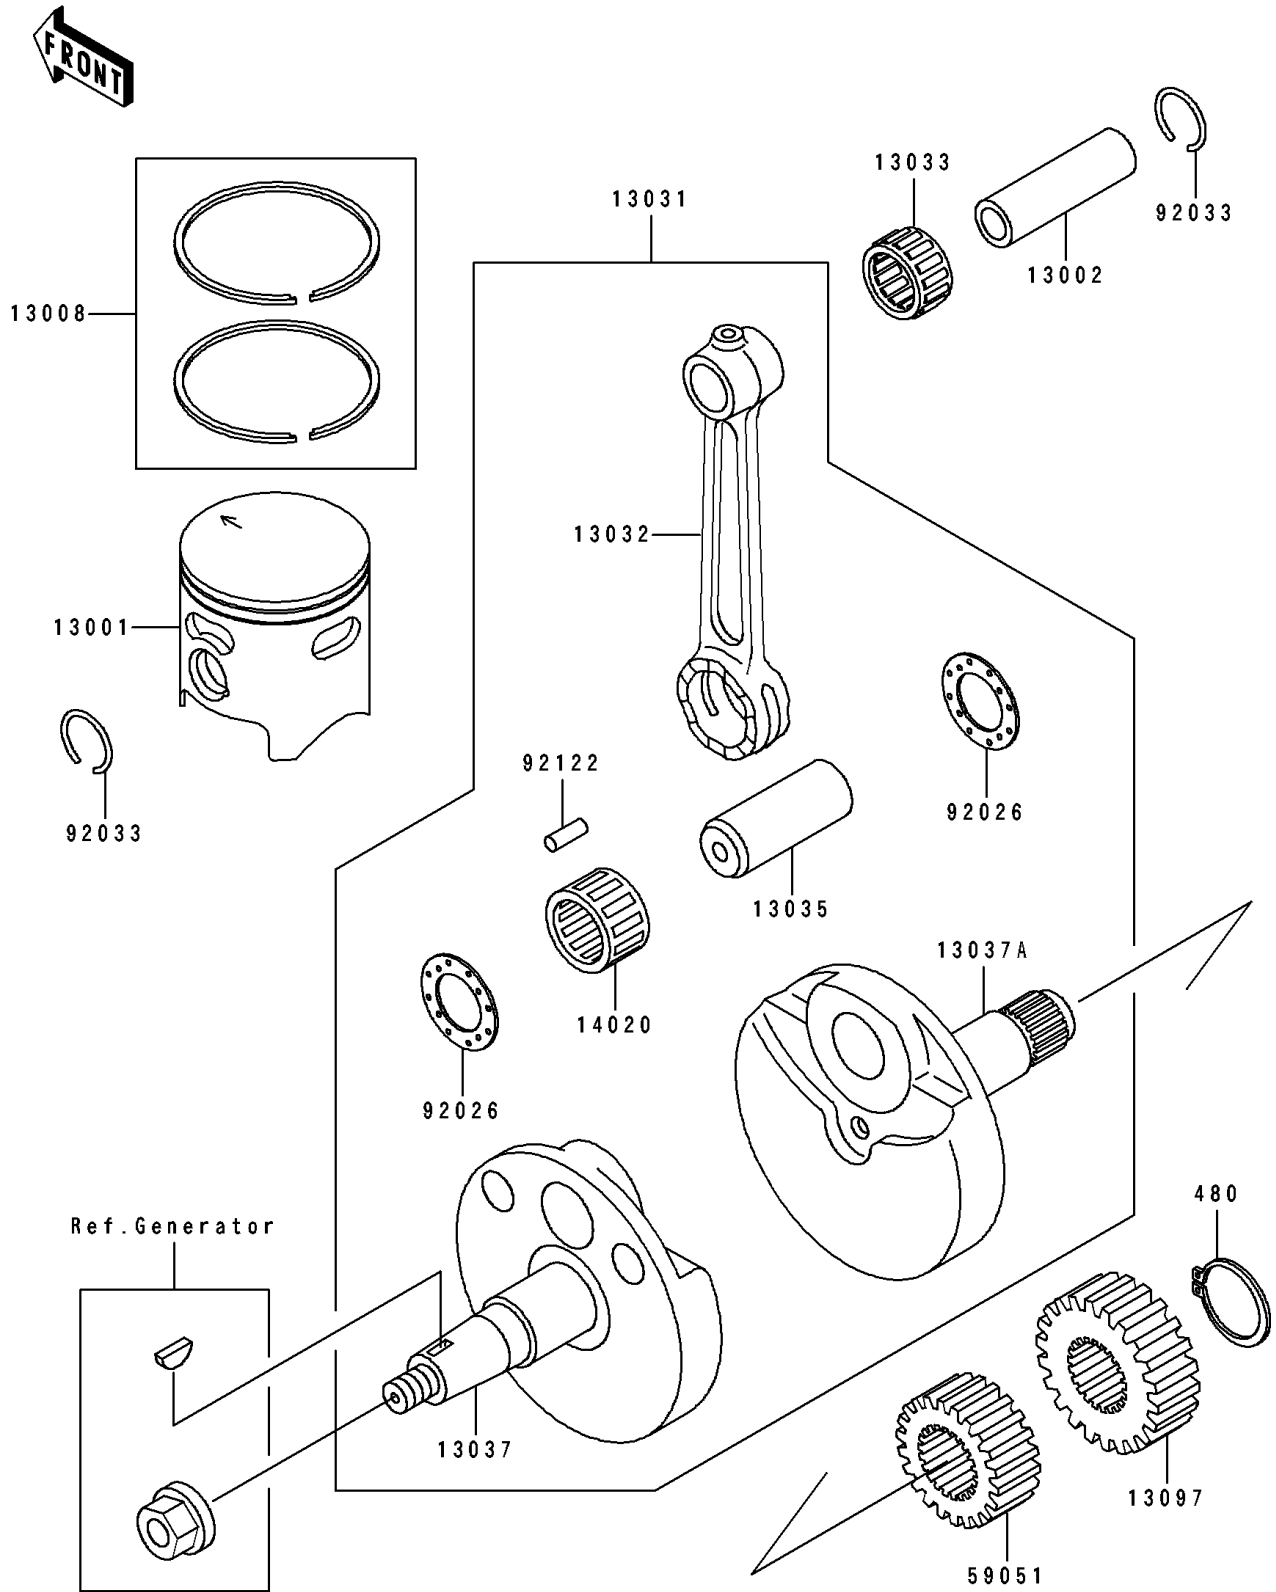

1991 KX80 PARTS DIAGRAM

Crankshaft/Piston

E1320

1991 KX80 PARTS LIST

Crankshaft/Piston

ITEM NAME	PART NUMBER	QUANTITY
PISTON-ENGINE (Ref # 13001)	13001-1306	1
PIN-PISTON (Ref # 13002)	13002-1079	1
RING-SET-PISTON (Ref # 13008)	13008-1100	1
CRANKSHAFT-COMP (Ref # 13031)	13031-1313	1
ROD-CONNECTING (Ref # 13032)	13032-1039	1
BEARING-SMALL END,14R1818AP-1 (Ref # 13033)	13033-1053	1
PIN-CRANK (Ref # 13035)	13035-1054	1
CRANKSHAFT,LH (Ref # 13037)	13037-1396	1
CRANKSHAFT,RH (Ref # 13037A)	13037-1397	1
GEAR-PRIMARY SPUR,20T (Ref # 13097)	13097-1148	1
RETAINER (Ref # 14020)	14020-1076	1
GEAR-SPUR,PUMP,22T (Ref # 59051)	59051-1146	1
SPACER,22.2X37X1.0 (Ref # 92026)	92026-1136	2
RING-SNAP (Ref # 92033)	92033-1050	2
ROLLER (Ref # 92122)	92122-1177	16
CIRCLIP-TYPE-C,16MM (Ref # 480)	480J1600	1