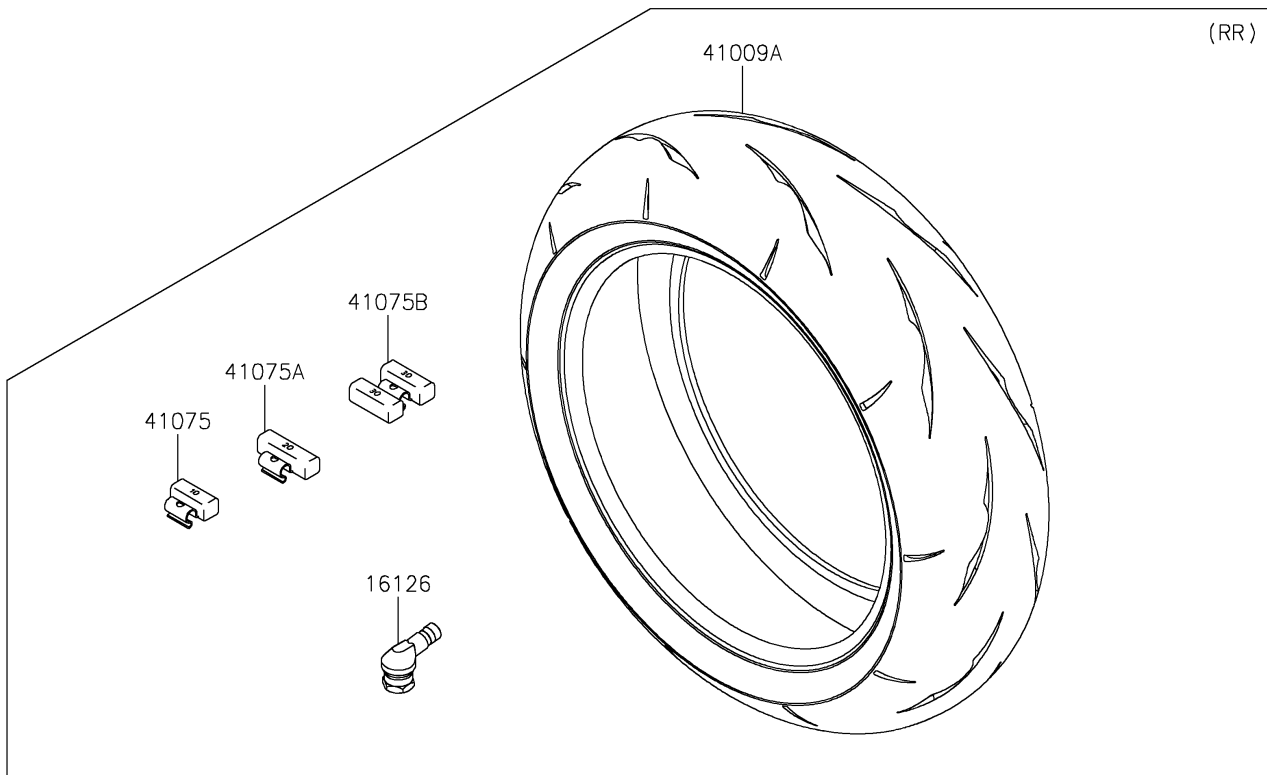

# 2021 NINJA H2® PARTS DIAGRAM

Tires

F2210

### Tires

ITEM NAME	PART NUMBER	QUANTITY
VALVE (Ref # 16126)	16126-0735	2
TIRE,FR,120/70ZR17(58W),RS11F (Ref # 41009)	41009-0811	1
TIRE,RR,200/55ZR17(78W),RS11R (Ref # 41009A)	41009-0812	1
BALANCER-WHEEL,10G,SILVER (Ref # 41075)	41075-0007	AR
BALANCER-WHEEL,20G,SILVER (Ref # 41075A)	41075-0008	AR
BALANCER-WHEEL,30G,SILVER (Ref # 41075B)	41075-0017	AR