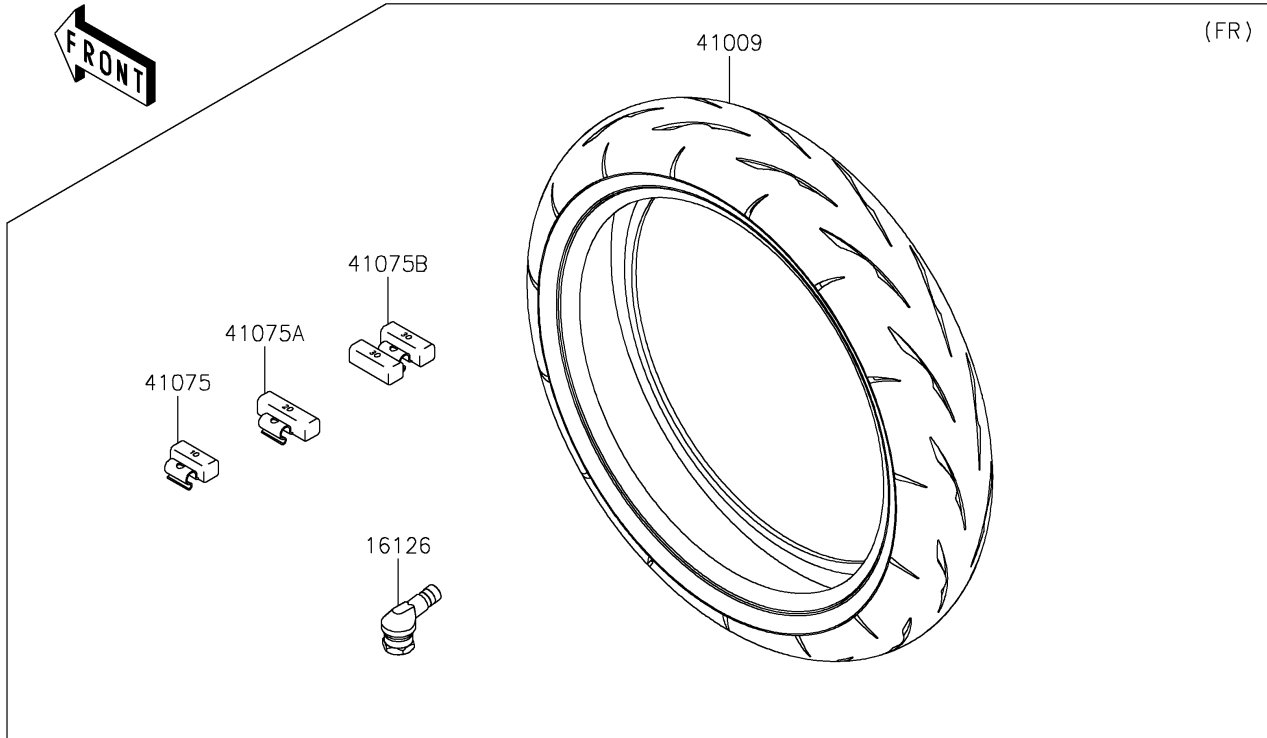

# 2021 NINJA H2® PARTS DIAGRAM

Tires

F2210

### Tires

ITEM NAME	PART NUMBER	QUANTITY
VALVE (Ref # 16126)	16126-0735	2
TIRE,FR,120/70ZR17(58W),RS11F (Ref # 41009)	41009-0811	1
TIRE,RR,200/55ZR17(78W),RS11R (Ref # 41009A)	41009-0812	1
BALANCER-WHEEL,10G,SILVER (Ref # 41075)	41075-0007	AR
BALANCER-WHEEL,20G,SILVER (Ref # 41075A)	41075-0008	AR
BALANCER-WHEEL,30G,SILVER (Ref # 41075B)	41075-0017	AR