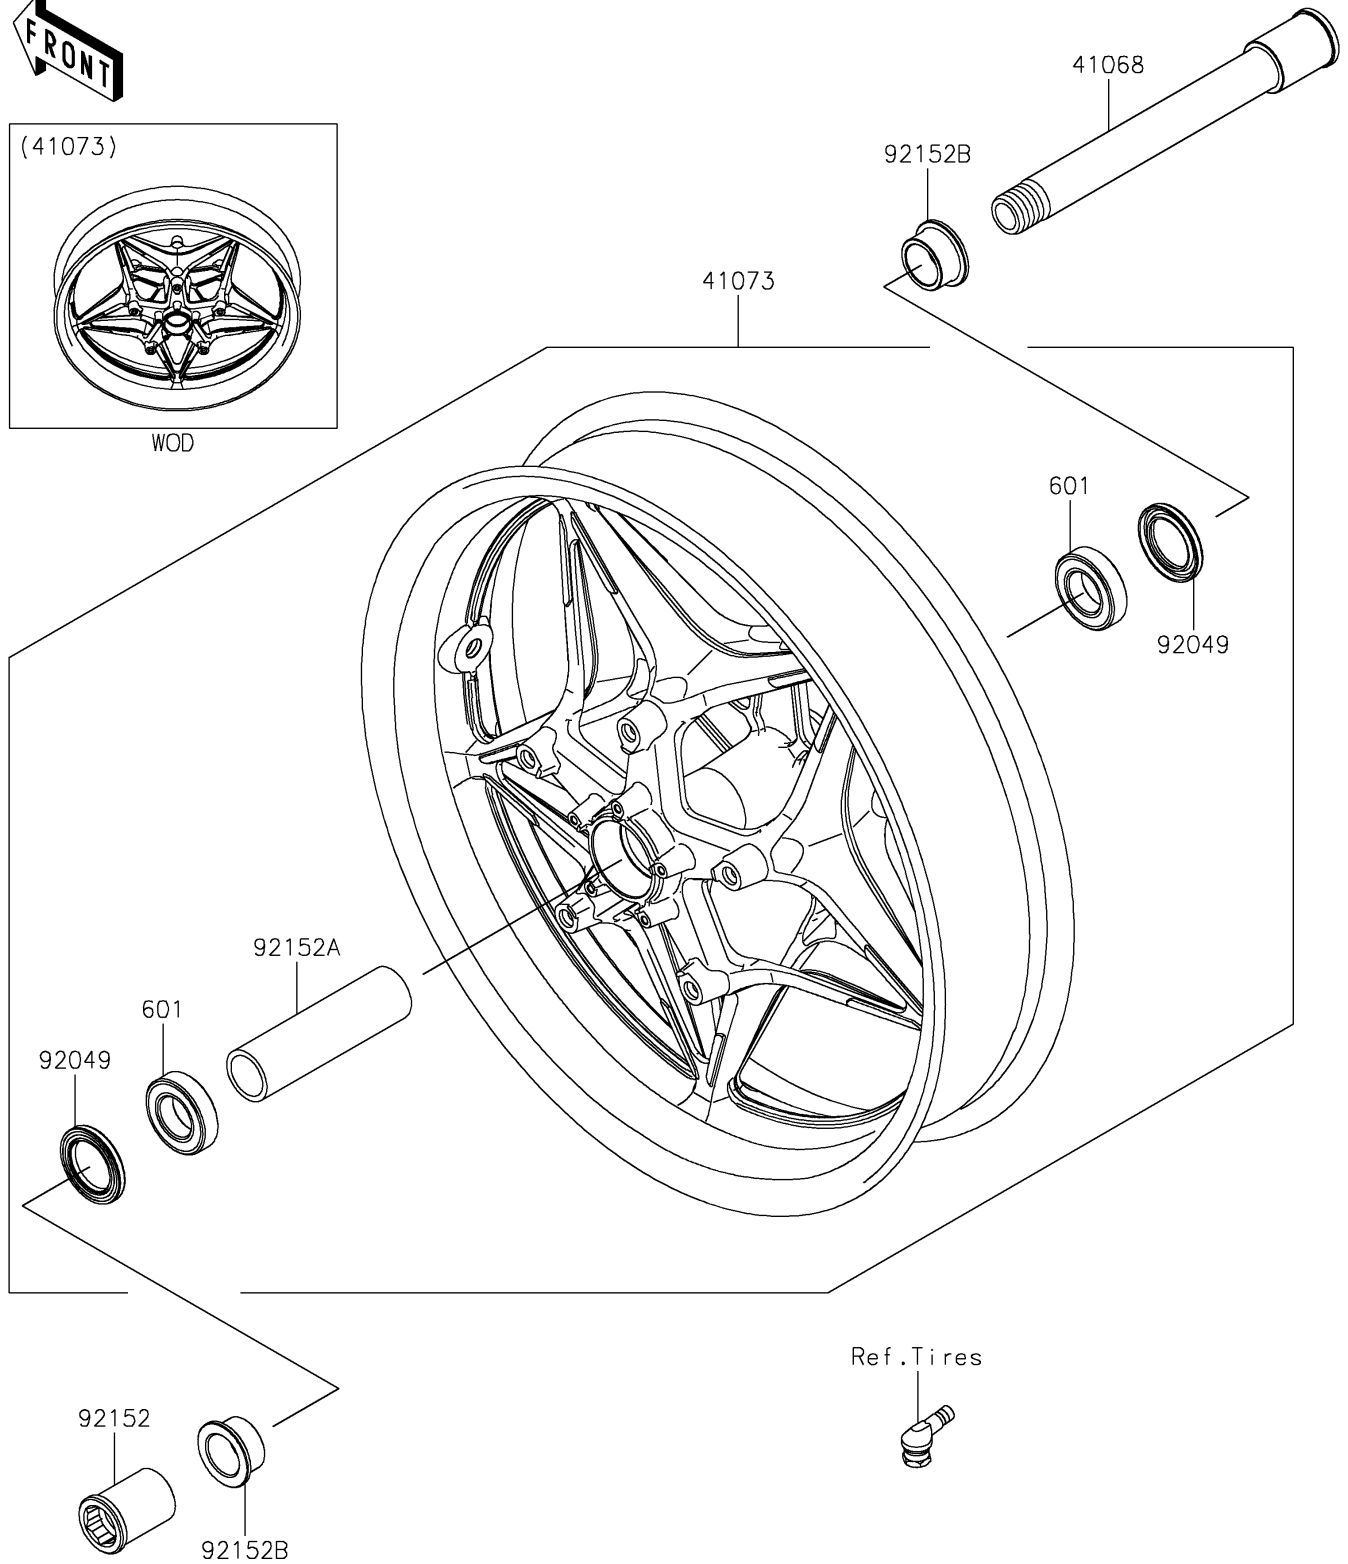

2021 NINJA H2® PARTS DIAGRAM

Front Wheel

F2230

2021 NINJA H2® PARTS LIST

Front Wheel

ITEM NAME	PART NUMBER	QUANTITY
AXLE,FR,25X205 (Ref # 41068)	41068-0594	1
WHEEL-ASSY,FR,F.BLACK (Ref # 41073)	41073-0754-51H	1
SEAL-OIL,BJN-C2 32X47X5 (Ref # 92049)	92049-0050	2
COLLAR,FR AXLE,LH,L=44.5 (Ref # 92152)	92152-0240	1
COLLAR,FR HUB,L=115 (Ref # 92152A)	92152-0616	1
COLLAR,25X40X18 (Ref # 92152B)	92152-2718	2
BEARING-BALL,#6005UU (Ref # 601)	601B6005UU	2