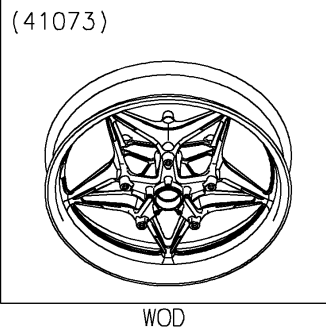

2021 NINJA H2® PARTS DIAGRAM

Front Wheel

F2230

2021 NINJA H2® PARTS LIST

Front Wheel

ITEM NAME	PART NUMBER	QUANTITY
AXLE,FR,25X205 (Ref # 41068)	41068-0594	1
WHEEL-ASSY,FR,F.BLACK (Ref # 41073)	41073-0754-51H	1
SEAL-OIL,BJN-C2 32X47X5 (Ref # 92049)	92049-0050	2
COLLAR,FR AXLE,LH,L=44.5 (Ref # 92152)	92152-0240	1
COLLAR,FR HUB,L=115 (Ref # 92152A)	92152-0616	1
COLLAR,25X40X18 (Ref # 92152B)	92152-2718	2
BEARING-BALL,#6005UU (Ref # 601)	601B6005UU	2