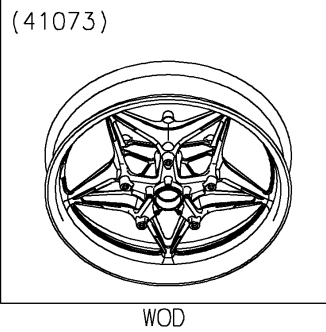

2021 NINJA H2[®] PARTS DIAGRAM

Front Wheel

F2230

2021 NINJA H2® PARTS LIST

Front Wheel

ITEM NAME	PART NUMBER	QUANTITY
-----------	-------------	----------