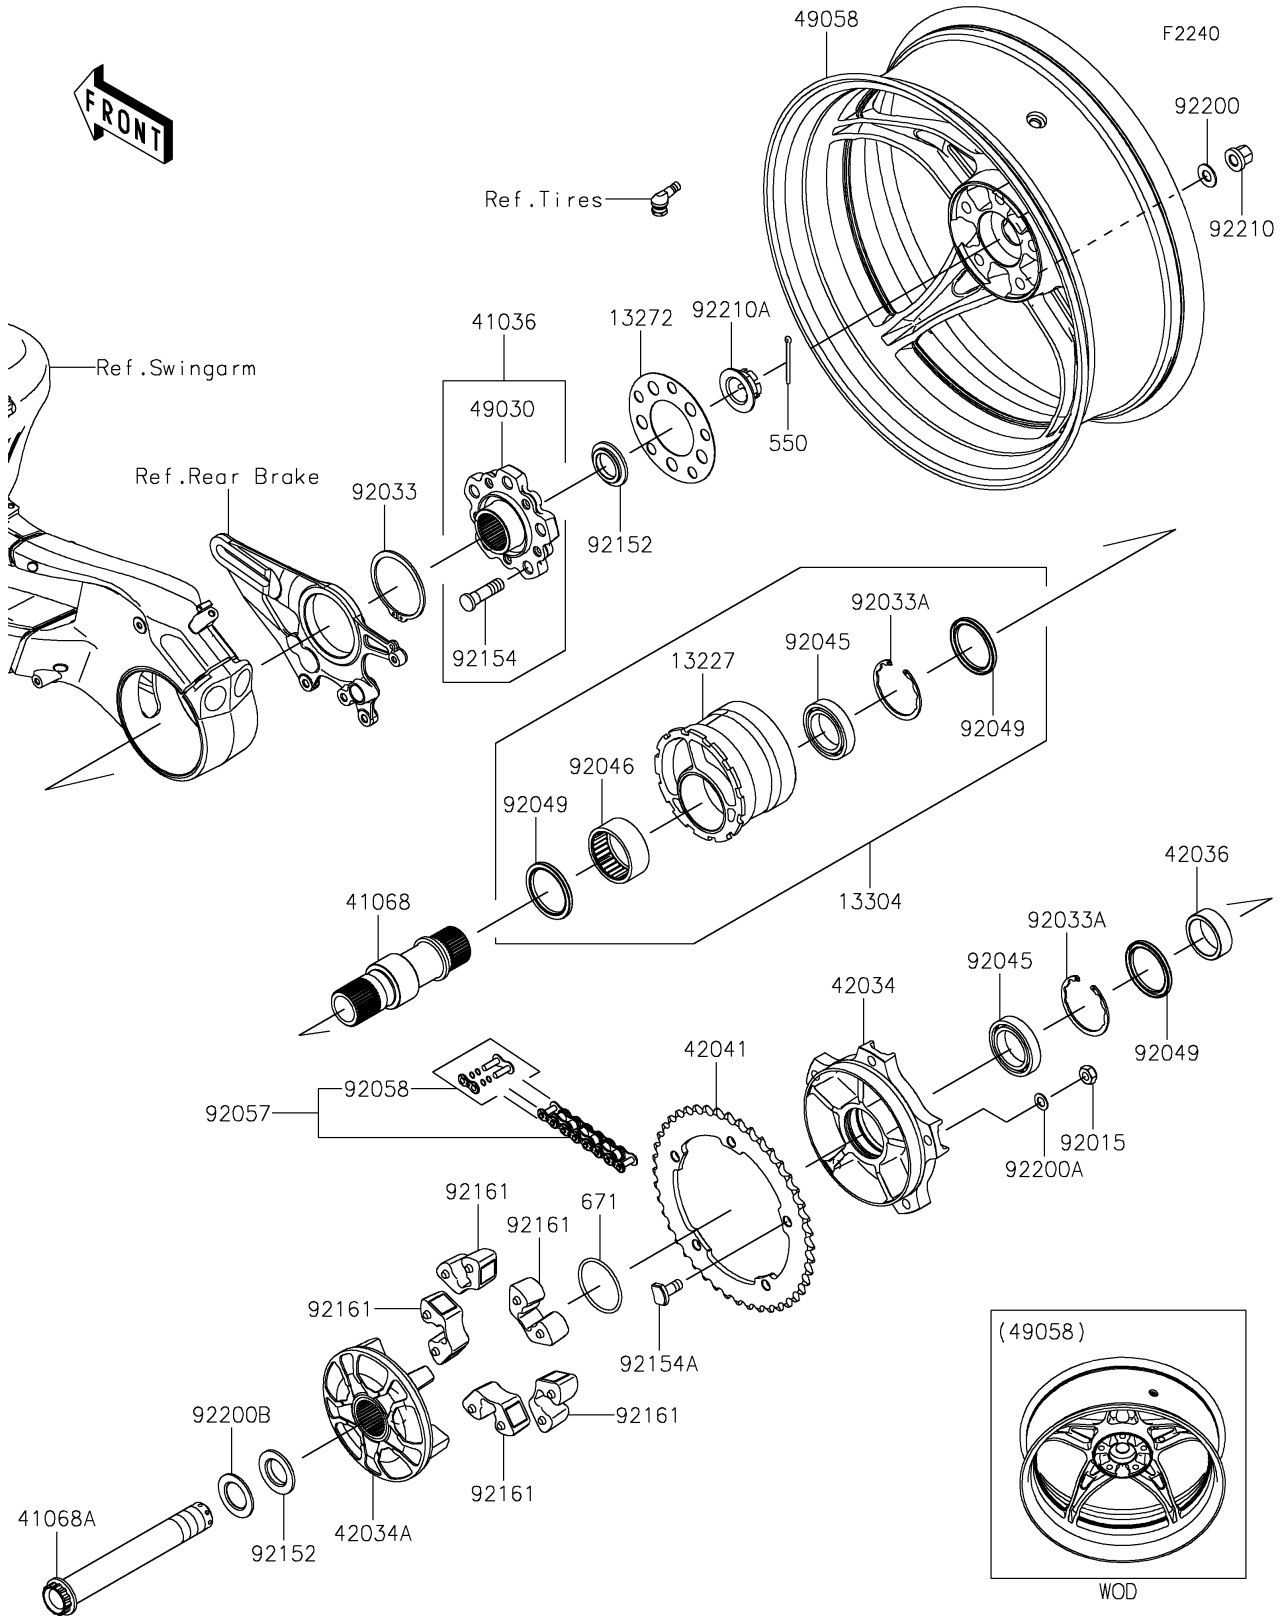

# 2021 NINJA H2® PARTS DIAGRAM

## Rear Wheel/Chain

### Rear Wheel/Chain

ITEM NAME	PART NUMBER	QUANTITY
HOUSING,RR (Ref # 13227)	13227-0034	1
PLATE (Ref # 13272)	13272-1861	1
HOUSING-ASSY,RR (Ref # 13304)	13304-5001	1
HUB-ASSY,RR (Ref # 41036)	41036-0679	1
AXLE,RR (Ref # 41068)	41068-0637	1
AXLE,28X202.6 (Ref # 41068A)	41068-0649	1
COUPLING,F.W.M.GRAY (Ref # 42034)	42034-0744-46T	1
COUPLING,INSERT,F.W.M.GRAY (Ref # 42034A)	42034-0752-53D	1
SLEEVE,40X50X16.4 (Ref # 42036)	42036-0779	1
SPROCKET-HUB,44T (Ref # 42041)	42041-0152	1
HUB,RR (Ref # 49030)	49030-0050	1
WHEEL,RR,F.BLACK (Ref # 49058)	49058-0670-51H	1
NUT,LOCK,10MM,BLACK (Ref # 92015)	92015-1189	5
RING-SNAP (Ref # 92033)	92033-0760	1
RING-SNAP,62MM (Ref # 92033A)	92033-1044	2
BEARING-BALL,40X60X12 (Ref # 92045)	92045-0802	2
BEARING-NEEDLE,50X62X25 (Ref # 92046)	92046-0617	1
SEAL-OIL,50X62X5 (Ref # 92049)	92049-0771	3
CHAIN,DRIVE,EK525RMXZ/3DX118L (Ref # 92057)	92057-0644	1
JOINT-CHAIN (Ref # 92058)	92058-0036	1
COLLAR,28X48X7.2 (Ref # 92152)	92152-2504	2
BOLT,HUB,12X45 (Ref # 92154)	92154-1546	5
BOLT,SPROCKET,10X24.3 (Ref # 92154A)	92154-2300	5
DAMPER,SHOCK,RR HUB (Ref # 92161)	92161-1286	5
WASHER,12.1X25X1.6 (Ref # 92200)	92200-0455	5
WASHER,10.2X18X1 (Ref # 92200A)	92200-1770	5
WASHER,28.5X48X2.3 (Ref # 92200B)	92200-2277	1
NUT,12MM (Ref # 92210)	92210-0931	5
NUT,28MM (Ref # 92210A)	92210-1654	1

### Rear Wheel/Chain

ITEM NAME	PART NUMBER	QUANTITY
PIN-COTTER,4.0X45 (Ref # 550)	550AA4045	1
O RING,55MM (Ref # 671)	671B2555	1