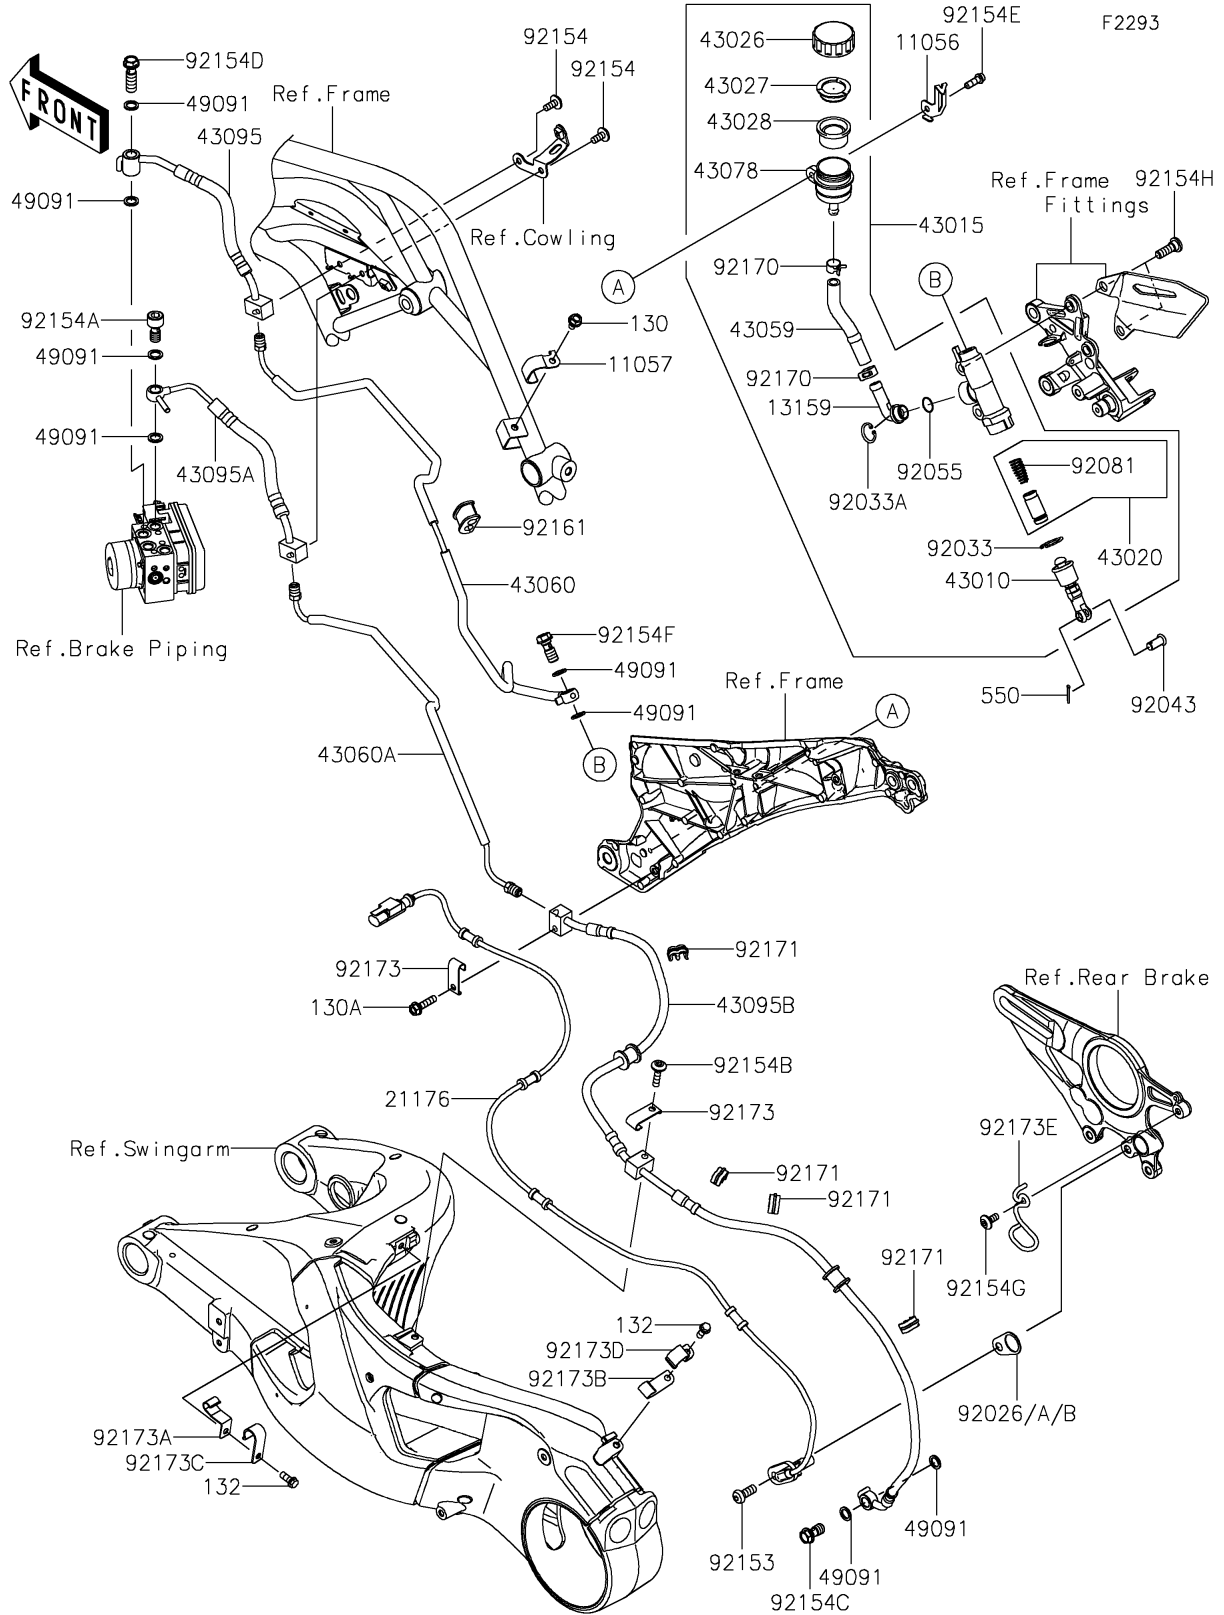

2021 NINJA H2® PARTS DIAGRAM

Rear Master Cylinder

2021 NINJA H2® PARTS LIST

Rear Master Cylinder

ITEM NAME	PART NUMBER	QUANTITY
BRACKET,RESERVOIR TANK CAP (Ref # 11056)	11056-7024	1
BRACKET,BRAKE PIPE (Ref # 11057)	11057-0419	1
CONNECTOR (Ref # 13159)	13159-1056	1
SENSOR,WHEEL SPEED,RR (Ref # 21176)	21176-0793	1
ROD-ASSY-BRAKE (Ref # 43010)	43010-0016	1
CYLINDER-ASSY-MASTER,RR (Ref # 43015)	43015-0618	1
PISTON-COMP-BRAKE (Ref # 43020)	43020-1057	1
CAP-BRAKE (Ref # 43026)	43026-0009	1
PLATE-DIAPHRAGM (Ref # 43027)	43027-1053	1
DIAPHRAGM (Ref # 43028)	43028-1065	1
HOSE-BRAKE,M/CYLINDER (Ref # 43059)	43059-1548	1
PIPE-BRAKE,RR M/C (Ref # 43060)	43060-0321	1
PIPE-BRAKE,RR CALIPER (Ref # 43060A)	43060-0322	1
RESERVOIR (Ref # 43078)	43078-0575	1
HOSE-BRAKE,HU-RR M/C PIPE (Ref # 43095)	43095-0856	1
HOSE-BRAKE,HU-RR CALIPER PIPE (Ref # 43095A)	43095-0857	1
HOSE-BRAKE,RR CALIPER (Ref # 43095B)	43095-1447	1
WASHER-SEAL,10.1X14.5X1.5 (Ref # 49091)	49091-0001	8
SPACER,RR SENSOR,T0.5 (Ref # 92026)	92026-0789	AR
SPACER,RR SENSOR,T1.0 (Ref # 92026A)	92026-0790	1
SPACER,RR SENSOR,T1.5 (Ref # 92026B)	92026-0791	AR
RING-SNAP,20.9X24.6X1.2 (Ref # 92033)	92033-0079	1
RING-SNAP,20.5MM (Ref # 92033A)	92033-1186	1
PIN,8X17 (Ref # 92043)	92043-0104	1
RING-O,14.8X2.4 (Ref # 92055)	92055-0741	1
SPRING,MASTER CYLINDER (Ref # 92081)	92081-1737	1
BOLT,SOCKET,8X20 (Ref # 92153)	92153-0912	1
BOLT,SOCKET,6X14 (Ref # 92154)	92154-0745	2
BOLT,BANJO,10X20.8 (Ref # 92154A)	92154-1121	1