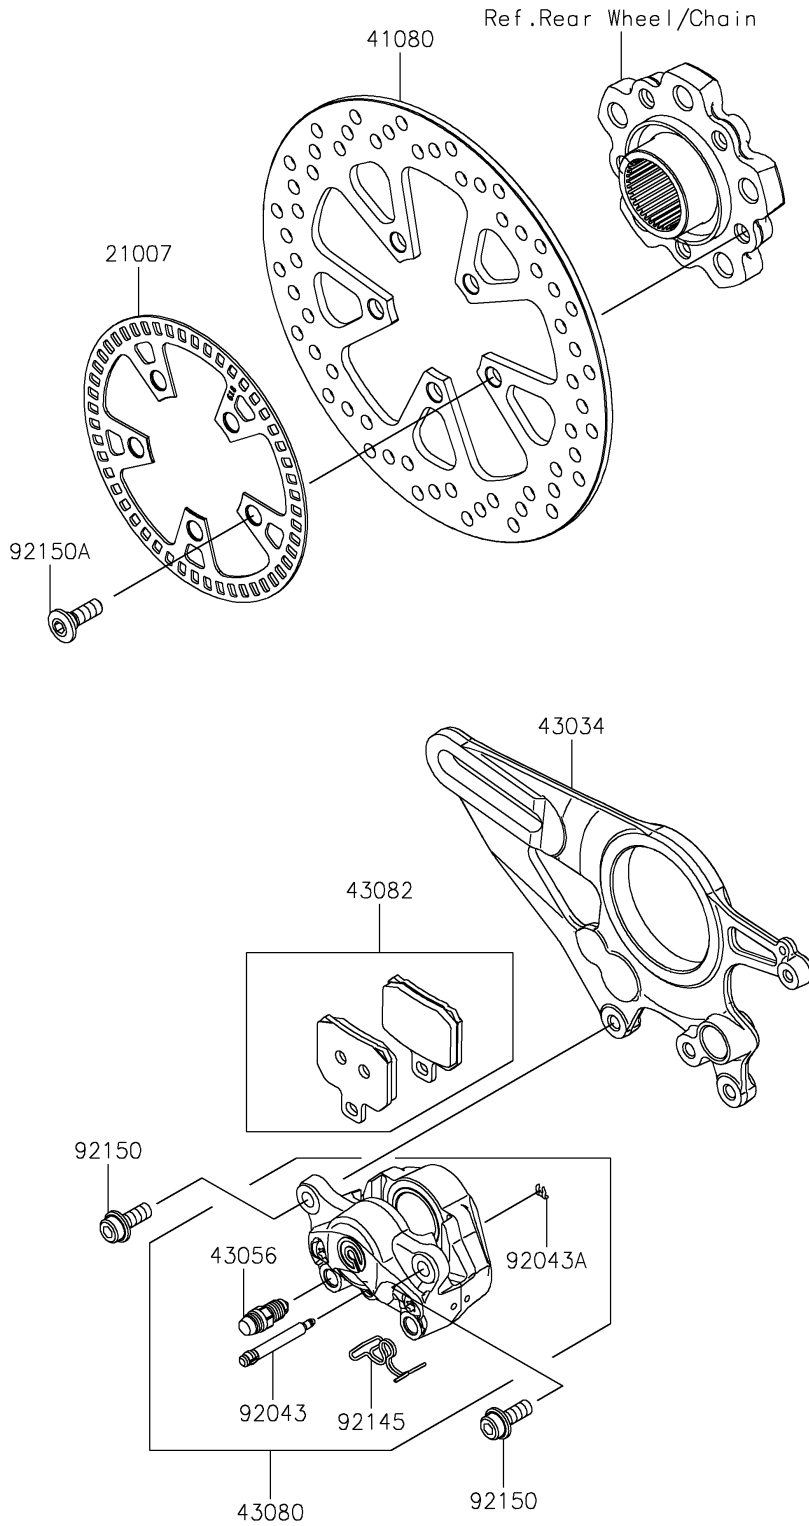

2021 NINJA H2® PARTS DIAGRAM

Rear Brake

F2294

2021 NINJA H2® PARTS LIST

Rear Brake

ITEM NAME	PART NUMBER	QUANTITY
ROTOR,SENSOR,RR (Ref # 21007)	21007-0632	1
DISC,RR,250MM (Ref # 41080)	41080-0636	1
HOLDER-BRAKE,RR (Ref # 43034)	43034-0108	1
BREATHER-BRAKE (Ref # 43056)	43056-0020	1
CALIPER-SUB-ASSY,RR,GRAY (Ref # 43080)	43080-0176-51J	1
PAD-ASSY-BRAKE (Ref # 43082)	43082-0158	1
PIN,PAD (Ref # 92043)	92043-0863	1
PIN,CLIP (Ref # 92043A)	92043-0864	1
SPRING (Ref # 92145)	92145-1685	1
BOLT,SOCKET,8X20 (Ref # 92150)	92150-1155	2
BOLT,8X25 (Ref # 92150A)	92150-1858	5