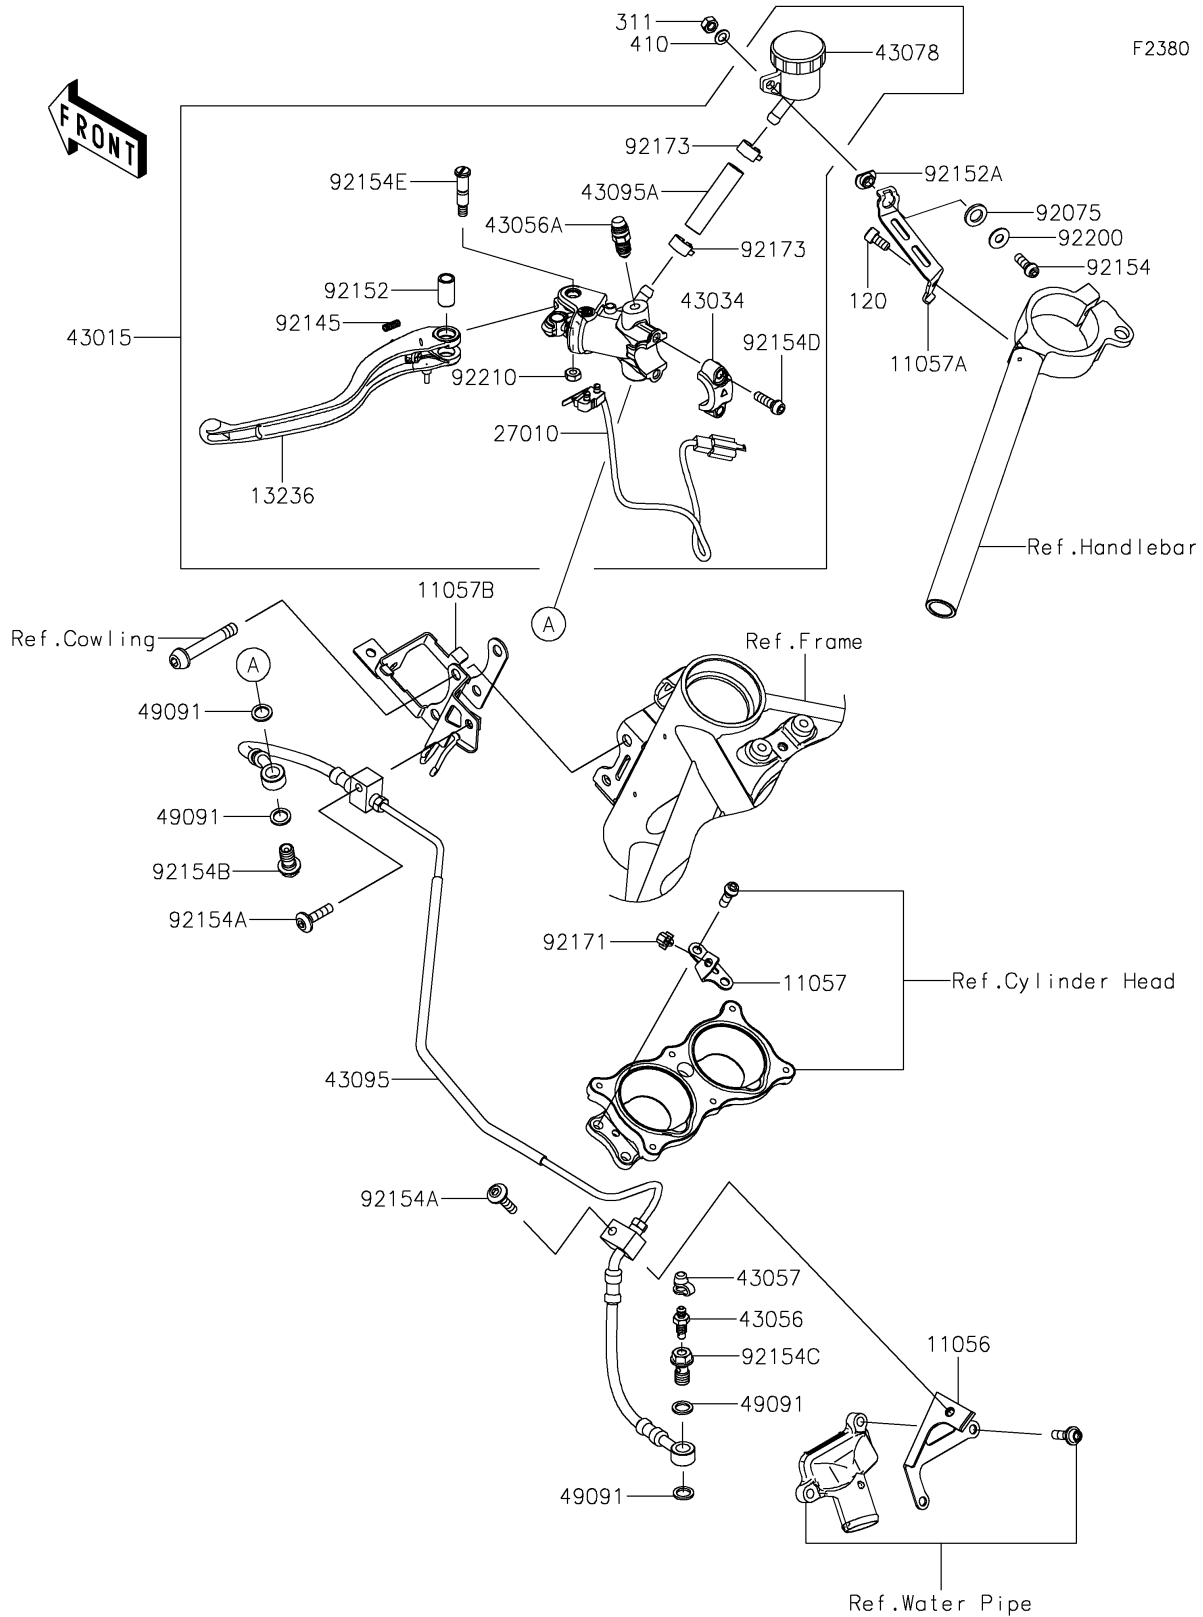

2021 NINJA H2® PARTS DIAGRAM

Clutch Master Cylinder

2021 NINJA H2® PARTS LIST

Clutch Master Cylinder

ITEM NAME	PART NUMBER	QUANTITY
BRACKET,CYLINDER (Ref # 11056)	11056-7079	1
BRACKET,THROBO. HOLDER (Ref # 11057)	11057-0041	1
BRACKET,RESERVOIR (Ref # 11057A)	11057-0053	1
BRACKET,FRM HEAD (Ref # 11057B)	11057-0567	1
LEVER-COMP,CLUTCH (Ref # 13236)	13236-0771	1
SWITCH,STOP (Ref # 27010)	27010-0921	1
CYLINDER-ASSY-MASTER,CLUTCH (Ref # 43015)	43015-0749	1
HOLDER-BRAKE (Ref # 43034)	43034-0121	1
BREATHER-BRAKE (Ref # 43056)	43056-0007	1
BREATHER-BRAKE (Ref # 43056A)	43056-0019	1
CAP-BREATHER (Ref # 43057)	43057-003	1
RESERVOIR (Ref # 43078)	43078-0586	1
HOSE-BRAKE,CLUTCH (Ref # 43095)	43095-0893	1
HOSE-BRAKE (Ref # 43095A)	43095-0909	1
WASHER-SEAL,10.1X14.5X1.5 (Ref # 49091)	49091-0001	4
DAMPER (Ref # 92075)	92075-1564	1
SPRING (Ref # 92145)	92145-1683	1
COLLAR,LEVER (Ref # 92152)	92152-2151	1
COLLAR,6.5X10X5.3 (Ref # 92152A)	92152-2225	1
BOLT,SOCKET,6X18 (Ref # 92154)	92154-1455	1
BOLT,SOCKET,6X25 (Ref # 92154A)	92154-1532	2
BOLT,BANJO,10X19 (Ref # 92154B)	92154-1554	1
BOLT,BANJO,10X19,C. RELEASE (Ref # 92154C)	92154-1622	1
BOLT,SOCKET,6X20 (Ref # 92154D)	92154-1644	2
BOLT,LEVER (Ref # 92154E)	92154-1809	1
CLAMP (Ref # 92171)	92171-0939	1
CLAMP,HOSE (Ref # 92173)	92173-1498	2
WASHER,6.5X16X1.0 (Ref # 92200)	92200-3712	1
NUT,U (Ref # 92210)	92210-1424	1

2021 NINJA H2® PARTS LIST

Clutch Master Cylinder

ITEM NAME	PART NUMBER	QUANTITY
BOLT-SOCKET,6X12 (Ref # 120)	120CB0612	1
NUT-HEX (Ref # 311)	311AC0600	1
WASHER-PLAIN-SMALL (Ref # 410)	410AA0600	1