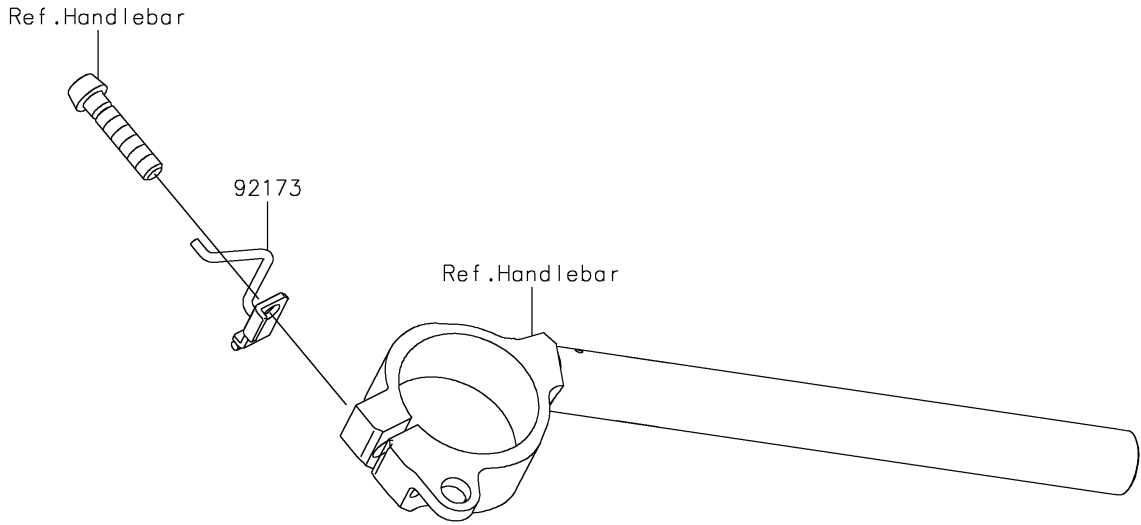

2021 NINJA H2® PARTS DIAGRAM

Cables

F2540

2021 NINJA H2® PARTS LIST

Cables

ITEM NAME	PART NUMBER	QUANTITY
CABLE,SEAT LOCK (Ref # 54010)	54010-0573	1
CABLE-THROTTLE (Ref # 54012)	54012-0676	1
CLAMP,THROTTLE CABLE (Ref # 92173)	92173-1962	1