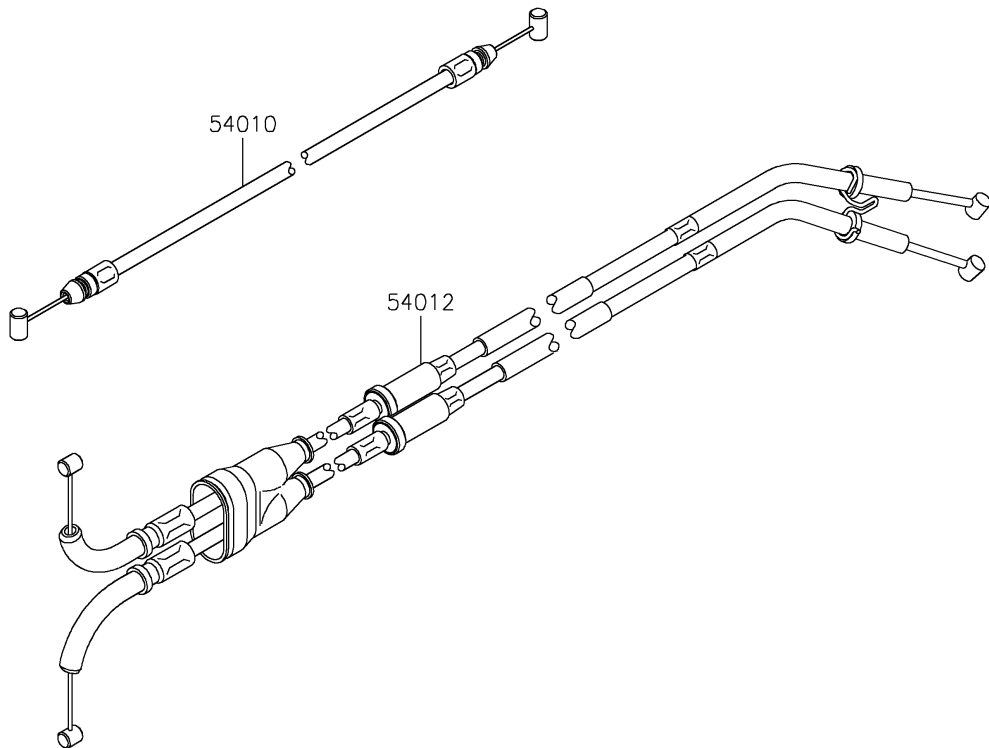

2021 NINJA H2® PARTS DIAGRAM

Cables

F2540

2021 NINJA H2® PARTS LIST

Cables

ITEM NAME	PART NUMBER	QUANTITY
CABLE,SEAT LOCK (Ref # 54010)	54010-0573	1
CABLE-THROTTLE (Ref # 54012)	54012-0676	1
CLAMP,THROTTLE CABLE (Ref # 92173)	92173-1962	1