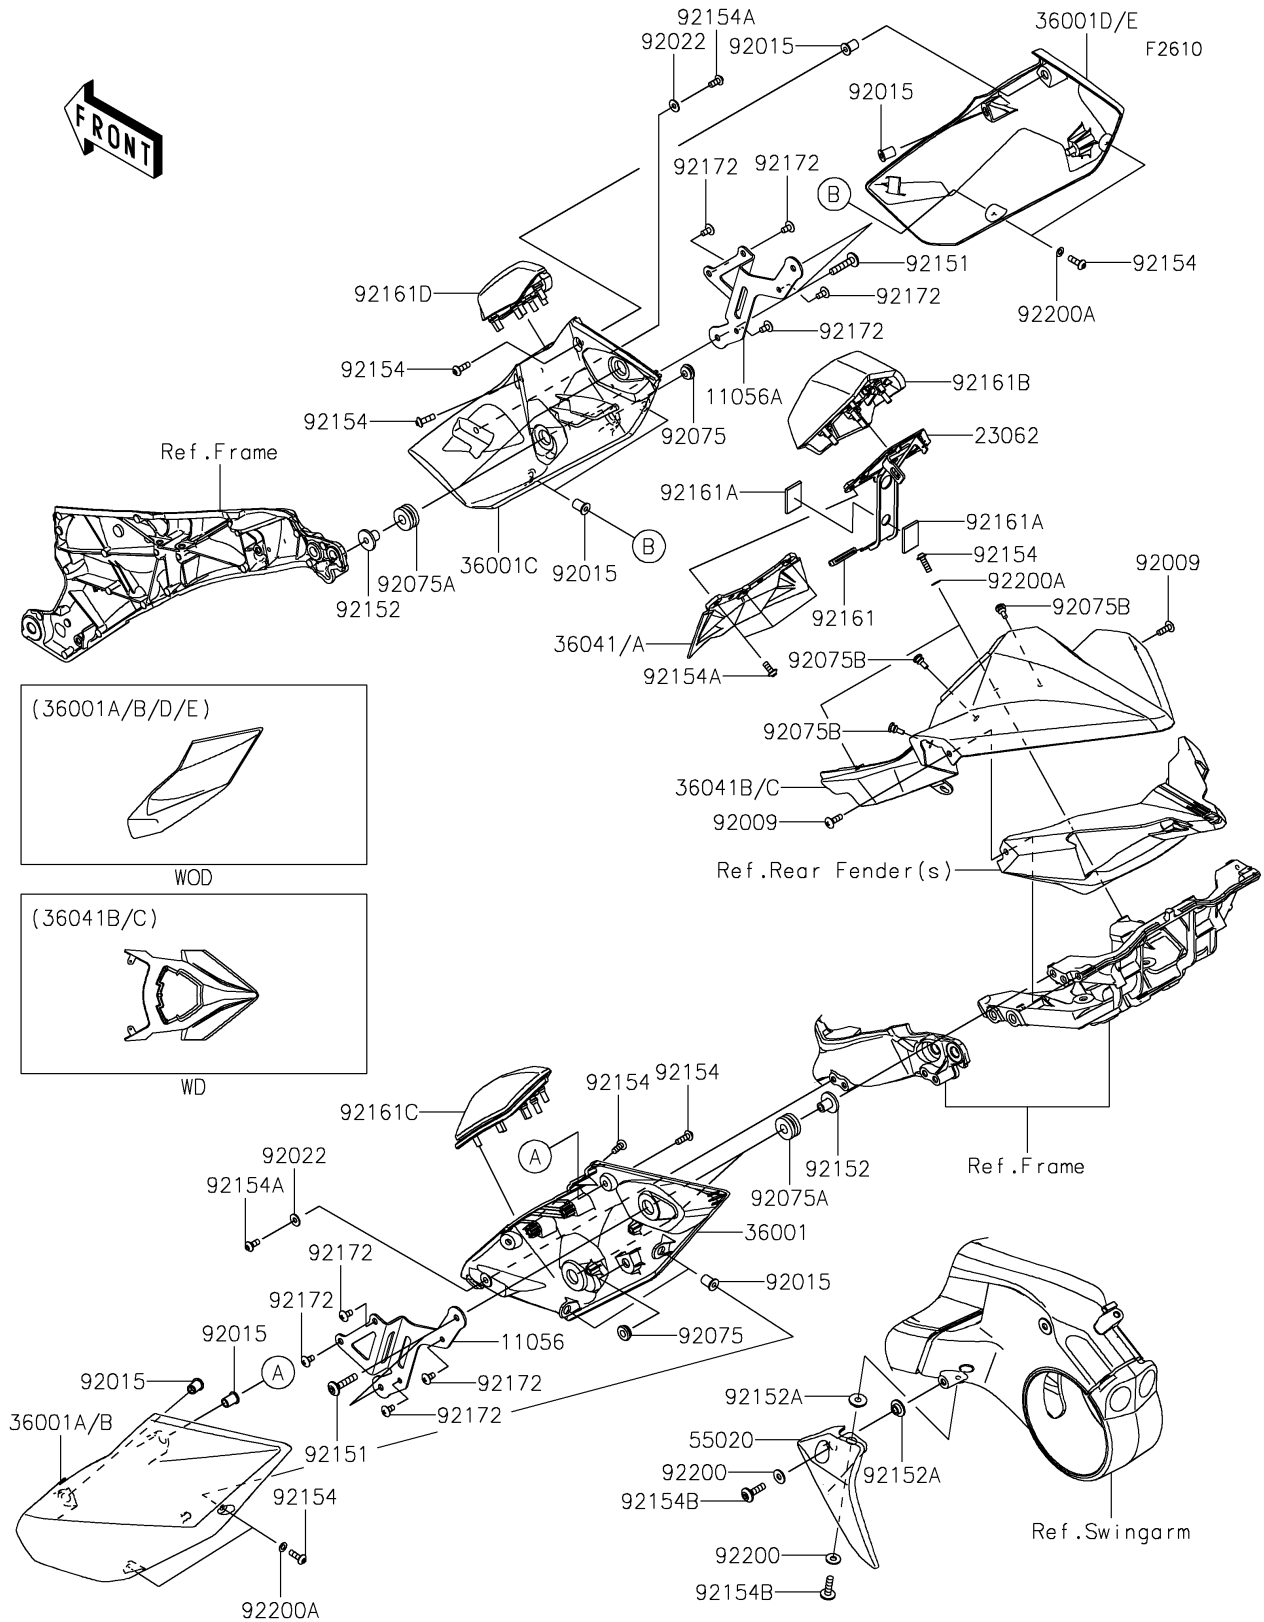

2021 NINJA H2® PARTS DIAGRAM

Side Covers/Chain Cover

2021 NINJA H2® PARTS LIST

Side Covers/Chain Cover

ITEM NAME	PART NUMBER	QUANTITY
BRACKET,SIDE COVER,LH (Ref # 11056)	11056-4493	1
BRACKET,SIDE COVER,RH (Ref # 11056A)	11056-4494	1
BRACKET-COMP,TOOL COVER (Ref # 23062)	23062-0839	1
COVER-SIDE,LH,INNER (Ref # 36001)	36001-0621	1
COVER-SIDE,LH,OUTER,M.C.S.BLK (Ref # 36001A)	36001-0622-53X	1
COVER-SIDE,LH,OUTER,BLACK (Ref # 36001B)	36001-0622-60E	1
COVER-SIDE,RH,INNER (Ref # 36001C)	36001-0623	1
COVER-SIDE,RH,OUTER,M.C.S.BLK (Ref # 36001D)	36001-0624-53X	1
COVER-SIDE,RH,OUTER,BLACK (Ref # 36001E)	36001-0624-60E	1
COVER-TAIL,TOOL,M.C.S.BLACK (Ref # 36041)	36041-0010-53X	1
COVER-TAIL,TOOL,M.C.M.S.BLACK (Ref # 36041A)	36041-0010-60E	1
COVER-TAIL,M.C.S.BLACK (Ref # 36041B)	36041-5056-53X	1
COVER-TAIL,M.C.M.S.BLACK (Ref # 36041C)	36041-5056-60E	1
GUARD,SPROCKET (Ref # 55020)	55020-1851	1
SCREW,5X16,BLACK (Ref # 92009)	92009-1654	2
NUT,WELL,5MM (Ref # 92015)	92015-1757	8
WASHER,5.2X13X1 (Ref # 92022)	92022-1380	2
DAMPER,6X16X7 (Ref # 92075)	92075-1011	2
DAMPER,10X24X12 (Ref # 92075A)	92075-1690	4
DAMPER,6X10X15 (Ref # 92075B)	92075-1808	3
BOLT,SOCKET,6X30 (Ref # 92151)	92151-1605	4
COLLAR,6.3X10X14.5 (Ref # 92152)	92152-0091	4
COLLAR,6.2X18X5.65 (Ref # 92152A)	92152-1979	2
BOLT,SOCKET,5X16 (Ref # 92154)	92154-1560	10
BOLT,SOCKET,5X12 (Ref # 92154A)	92154-1561	5
BOLT,SOCKET,6X22 (Ref # 92154B)	92154-1810	2
DAMPER (Ref # 92161)	92161-0629	1
DAMPER,20X30X3 (Ref # 92161A)	92161-0958	2
DAMPER,SEAT CENTER PAD (Ref # 92161B)	92161-1802	1

2021 NINJA H2® PARTS LIST

Side Covers/Chain Cover

ITEM NAME	PART NUMBER	QUANTITY
DAMPER,SEAT SIDE PAD,LH (Ref # 92161C)	92161-1822	1
DAMPER,SEAT SIDE PAD,RH (Ref # 92161D)	92161-1823	1
SCREW,TAPPING,5X10 (Ref # 92172)	92172-0262	8
WASHER,6.2X15X1.2 (Ref # 92200)	92200-1762	2
WASHER,5.2X10X1.0 (Ref # 92200A)	92200-1820	6