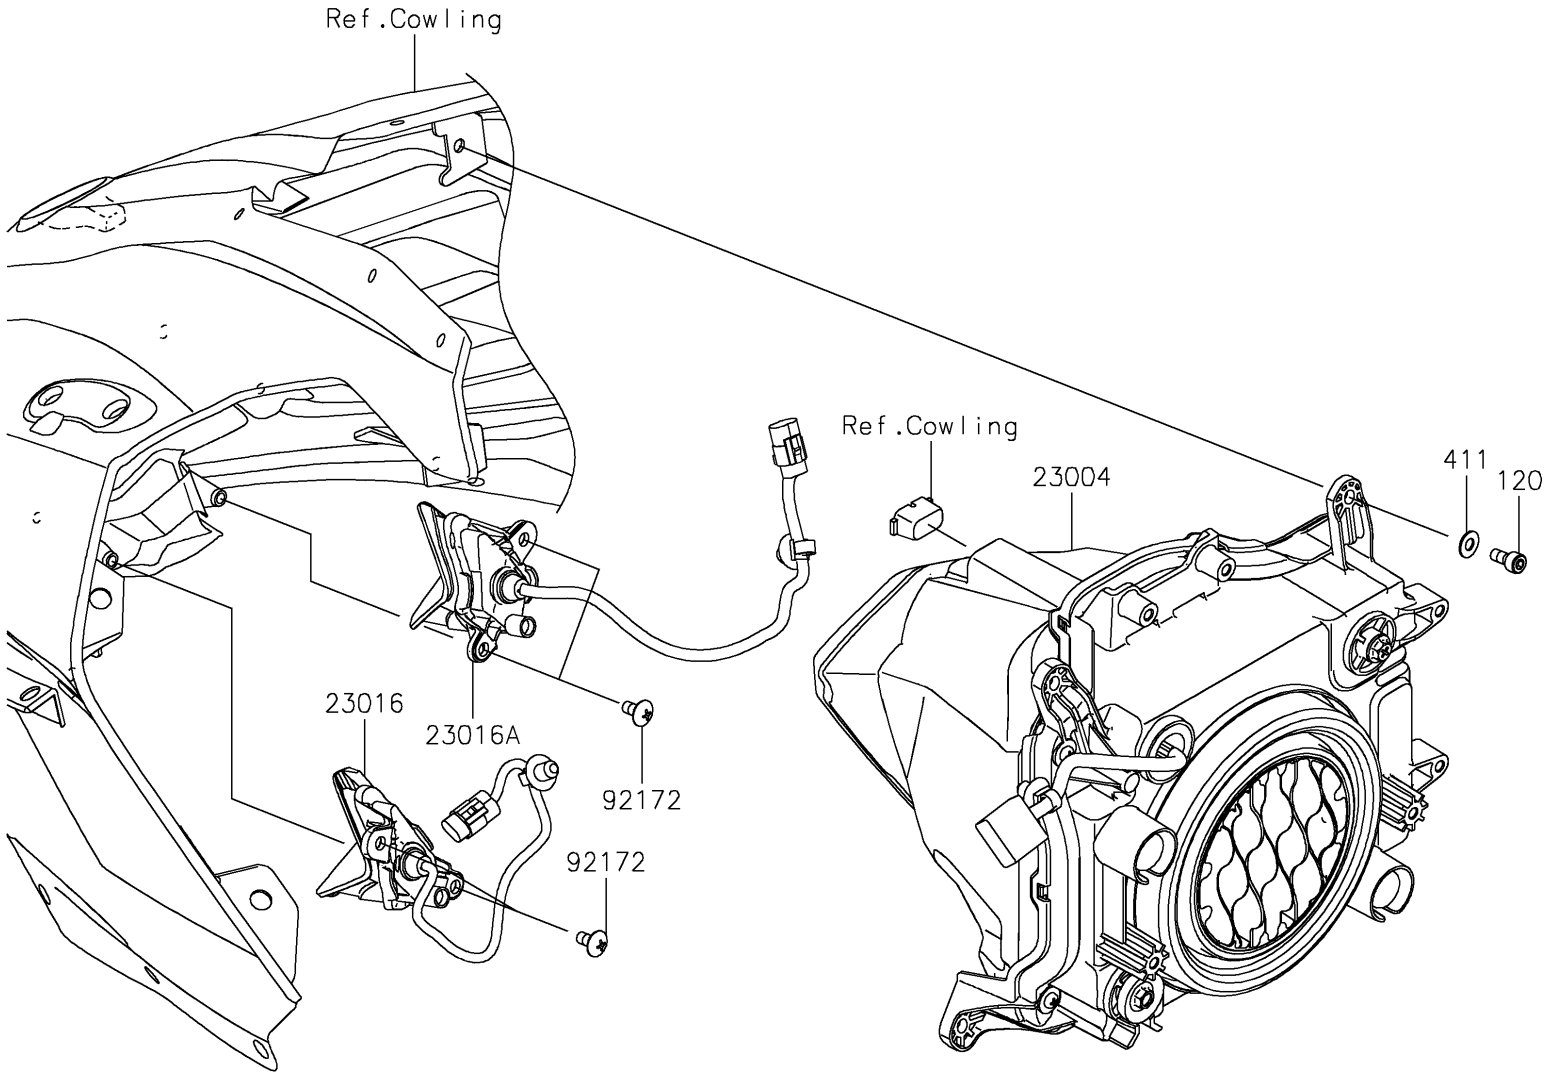

2021 NINJA H2® PARTS DIAGRAM

Headlight(s)(JMANN/JMANL)

F2710A

2021 NINJA H2® PARTS LIST

Headlight(s)(JMANN/JMANL)

ITEM NAME	PART NUMBER	QUANTITY
LAMP-HEAD,LED (Ref # 23004)	23004-0359	1
LAMP-ASSY,POSITION,LH (Ref # 23016)	23016-0572	1
LAMP-ASSY,POSITION,RH (Ref # 23016A)	23016-0573	1
SCREW,TAPPING,5X10 (Ref # 92172)	92172-0262	4
BOLT-SOCKET,5X16 (Ref # 120)	120CA0516	4
WASHER-PLAIN,5MM (Ref # 411)	411AA0500	4