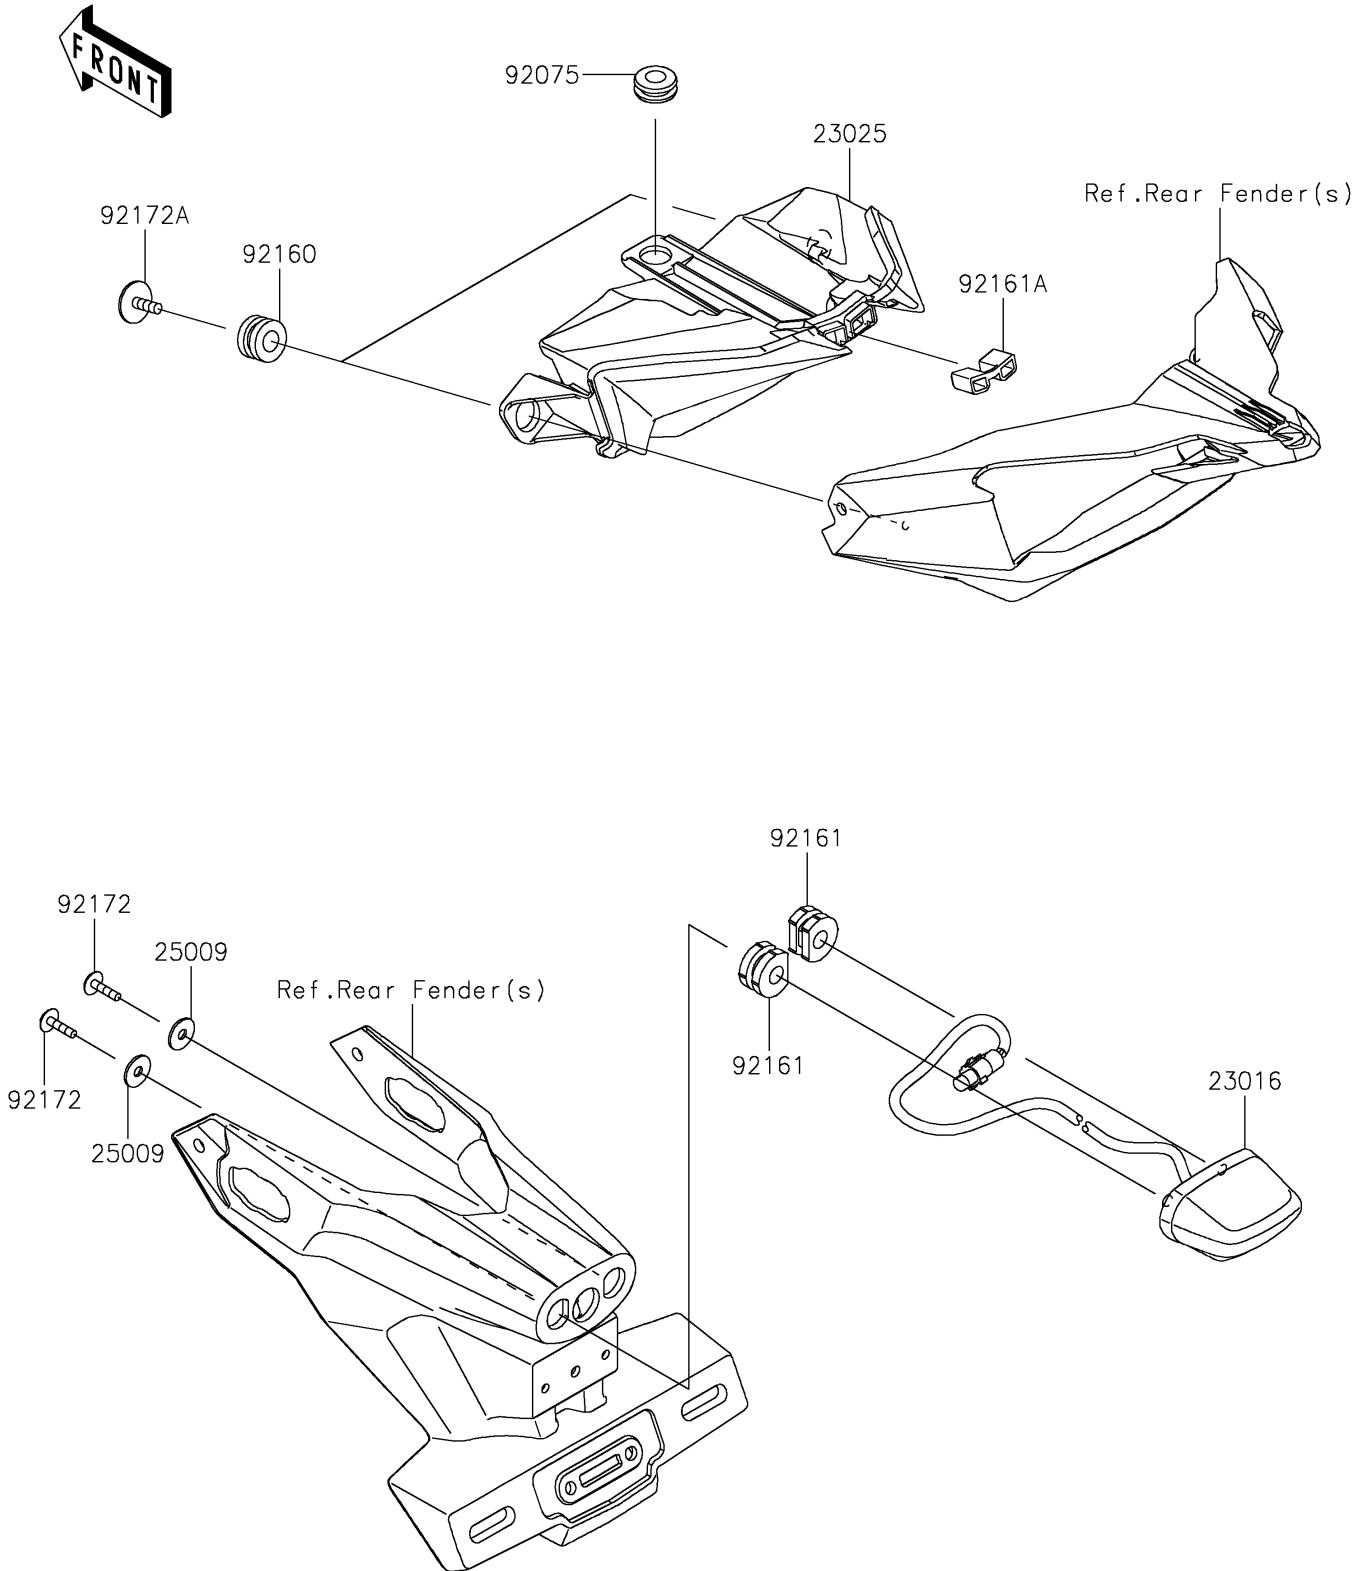

2021 NINJA H2® PARTS DIAGRAM

Taillight(s)

F2720

2021 NINJA H2® PARTS LIST

Taillight(s)

ITEM NAME	PART NUMBER	QUANTITY
LAMP-ASSY,LICENSE,LED (Ref # 23016)	23016-0639	1
LAMP-TAIL,LED (Ref # 23025)	23025-0346	1
WASHER,5.2X16X1.2 (Ref # 25009)	25009-004	2
DAMPER (Ref # 92075)	92075-1028	1
DAMPER,10X20X12 (Ref # 92160)	92160-1167	2
DAMPER (Ref # 92161)	92161-0776	2
DAMPER,RR FENDER (Ref # 92161A)	92161-1727	1
SCREW,TAPPING,5X16 (Ref # 92172)	92172-0238	2
SCREW,TAPTITE,5X16 (Ref # 92172A)	92172-0481	2