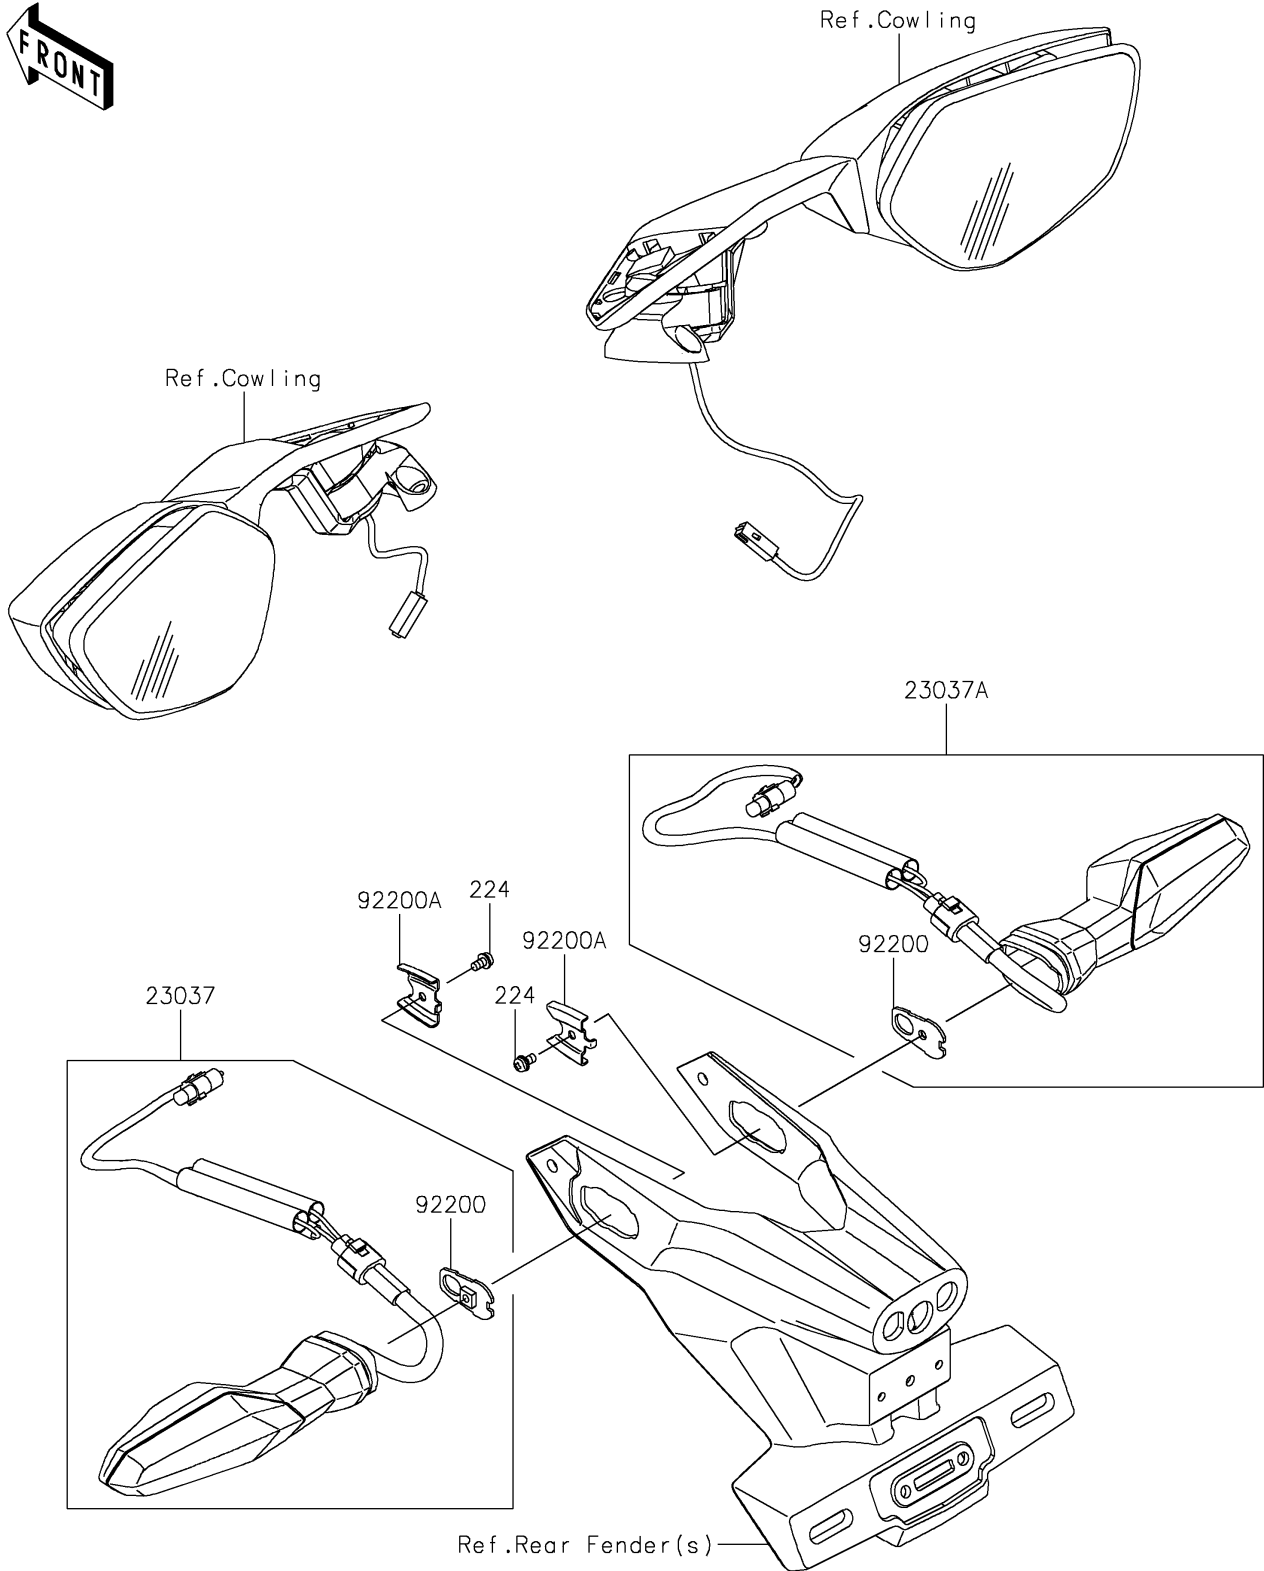

2021 NINJA H2® PARTS DIAGRAM

Turn Signals

F2730

2021 NINJA H2® PARTS LIST

Turn Signals

ITEM NAME	PART NUMBER	QUANTITY
LAMP-ASSY-SIGNAL,LED,RR,LH (Ref # 23037)	23037-0324	1
LAMP-ASSY-SIGNAL,LED,RR,RH (Ref # 23037A)	23037-0325	1
WASHER,NUT 4MM (Ref # 92200)	92200-0854	2
WASHER (Ref # 92200A)	92200-0855	2
SCREW-PAN-WP-CROS,4X8 (Ref # 224)	224AB0408	2