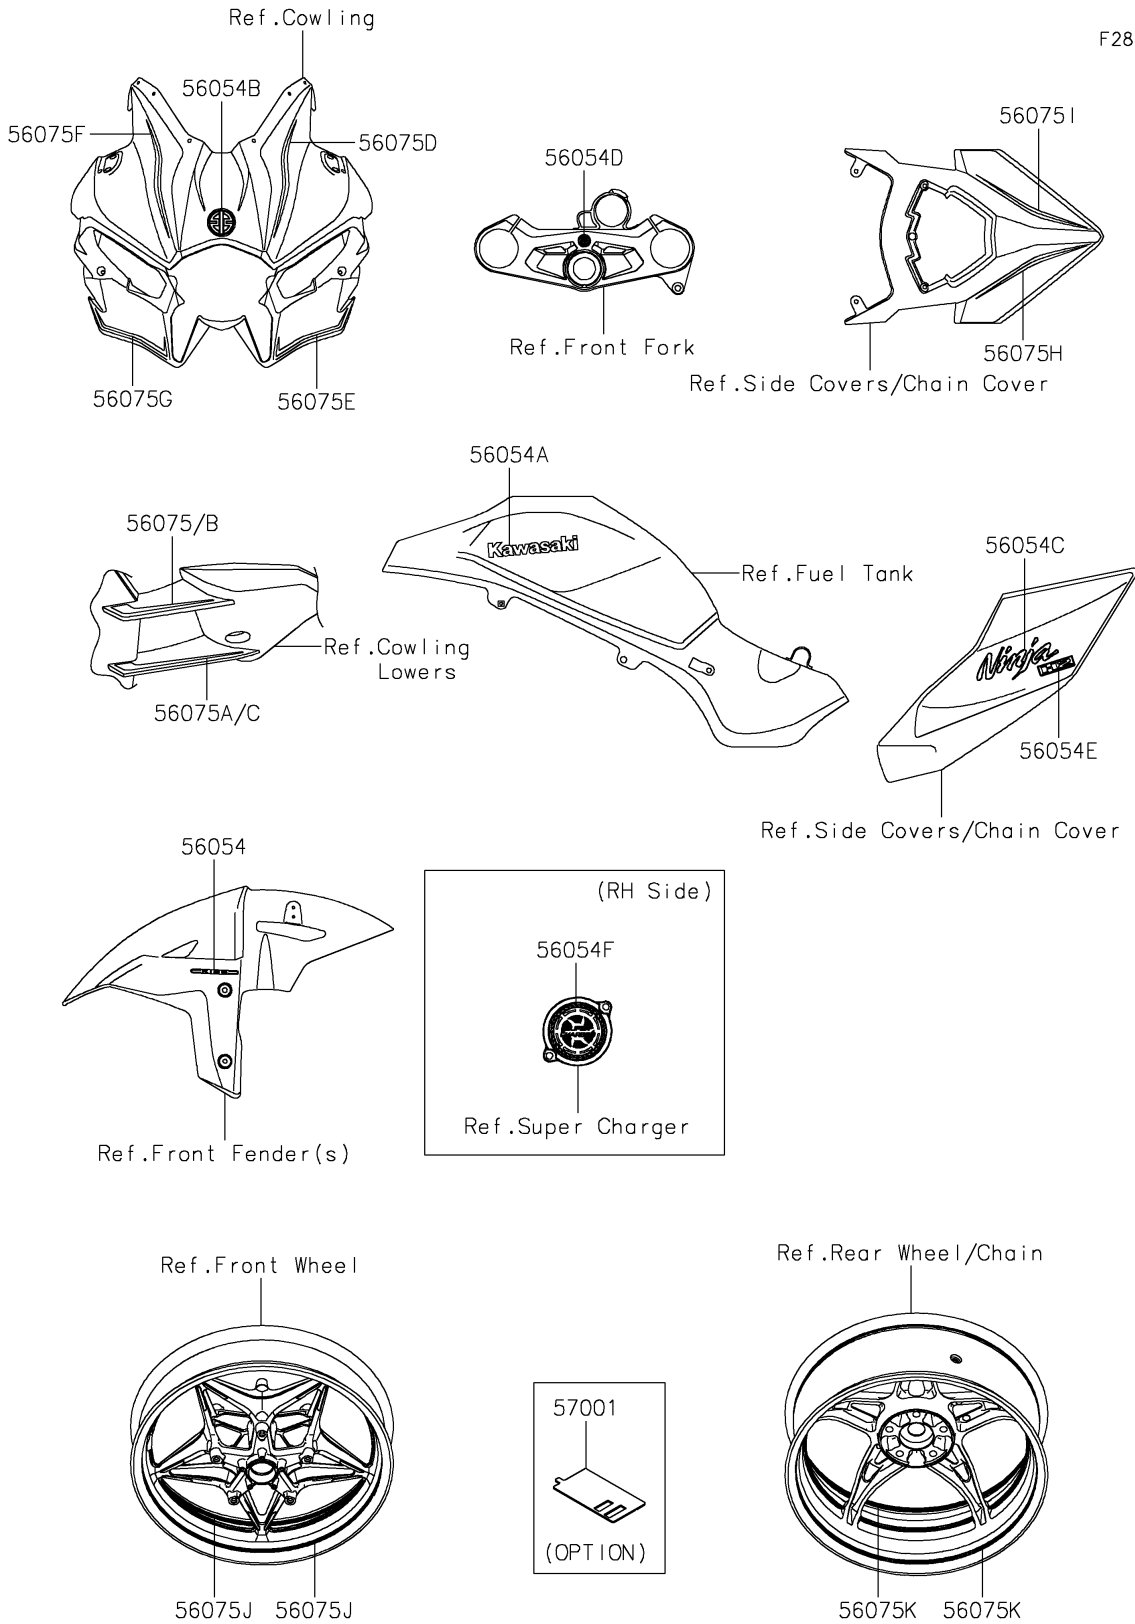

# 2021 NINJA H2® PARTS DIAGRAM

Decals(JMFNN/JMFNL)

F2861

## 2021 NINJA H2® PARTS LIST

Decals(JMFNN/JMFNL)

ITEM NAME	PART NUMBER	QUANTITY
MARK,FR FENDER,KIBS (Ref # 56054)	56054-0721	2
MARK,KAWASAKI (Ref # 56054A)	56054-1356	2
MARK,UPP COWL.,RIVER (Ref # 56054B)	56054-1557	1
MARK,SIDE COVER,NINJA (Ref # 56054C)	56054-1626	2
MARK,UPP HOLDER,RIVER (Ref # 56054D)	56054-1628	1
MARK,H2,3D (Ref # 56054E)	56054-2191	2
MARK,SUPERCHARGED (Ref # 56054F)	56054-2533	1
PATTERN,SHROUD,LH,UPP (Ref # 56075)	56075-0423	1
PATTERN,SHROUD,LH,LWR (Ref # 56075A)	56075-0424	1
PATTERN,SHROUD,RH,UPP (Ref # 56075B)	56075-0425	1
PATTERN,SHROUD,RH,LWR (Ref # 56075C)	56075-0426	1
PATTERN,UPP COWL.,LH,UPP (Ref # 56075D)	56075-0427	1
PATTERN,UPP COWL.,LH,LWR (Ref # 56075E)	56075-0428	1
PATTERN,UPP COWL.,RH,UPP (Ref # 56075F)	56075-0429	1
PATTERN,UPP COWL.,RH,LWR (Ref # 56075G)	56075-0430	1
PATTERN,TAIL COVER,LH (Ref # 56075H)	56075-0431	1
PATTERN,TAIL COVER,RH (Ref # 56075I)	56075-0432	1
PATTERN,FR WHEEL,GREEN,10X1372 (Ref # 56075J)	56075-0433	2
PATTERN,RR WHEEL,GREEN,12X1377 (Ref # 56075K)	56075-0434	2
RIM STRIPE APPLICATOR,10/12MM (Ref # 57001)	57001-1836	AR