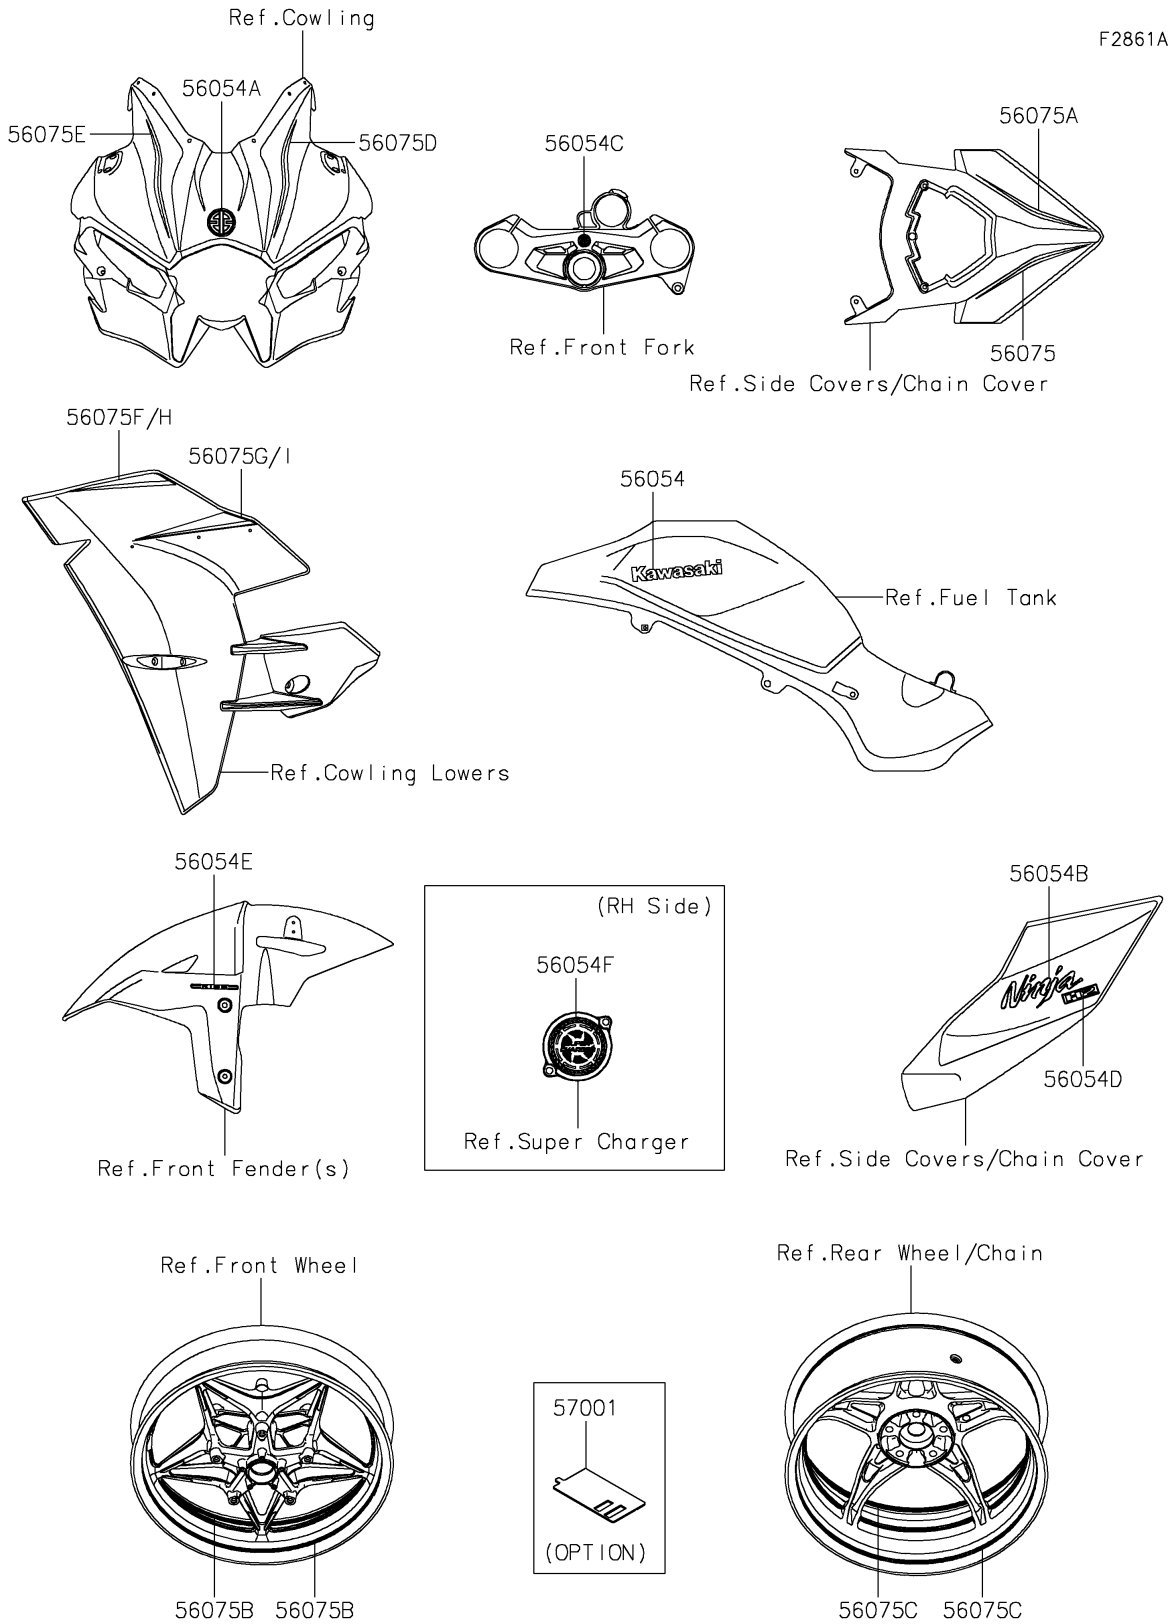

2021 NINJA H2® PARTS DIAGRAM

Decals(JMANN/JMANL)

2021 NINJA H2® PARTS LIST

Decals(JMANN/JMANL)

ITEM NAME	PART NUMBER	QUANTITY
MARK,KAWASAKI (Ref # 56054)	56054-1356	2
MARK,UPP COWL.,RIVER (Ref # 56054A)	56054-1557	1
MARK,SIDE COVER,NINJA (Ref # 56054B)	56054-1626	2
MARK,UPP HOLDER,RIVER (Ref # 56054C)	56054-1628	1
MARK,H2,3D (Ref # 56054D)	56054-2191	2
MARK,FR FENDER,KIBS (Ref # 56054E)	56054-2202	2
MARK,SUPERCHARGED (Ref # 56054F)	56054-2533	1
PATTERN,TAIL COVER,LH (Ref # 56075)	56075-0431	1
PATTERN,TAIL COVER,RH (Ref # 56075A)	56075-0432	1
PATTERN,FR WHEEL,GREEN,10X1372 (Ref # 56075B)	56075-0433	2
PATTERN,RR WHEEL,GREEN,12X1377 (Ref # 56075C)	56075-0434	2
PATTERN,UPP COWL.,LH (Ref # 56075D)	56075-7795	1
PATTERN,UPP COWL.,RH (Ref # 56075E)	56075-7796	1
PATTERN,SIDE COWL.,LH,UPP (Ref # 56075F)	56075-7797	1
PATTERN,SIDE COWL.,LH,LWR (Ref # 56075G)	56075-7798	1
PATTERN,SIDE COWL.,RH,UPP (Ref # 56075H)	56075-7799	1
PATTERN,SIDE COWL.,RH,LWR (Ref # 56075I)	56075-7800	1
RIM STRIPE APPLICATOR,10/12MM (Ref # 57001)	57001-1836	AR