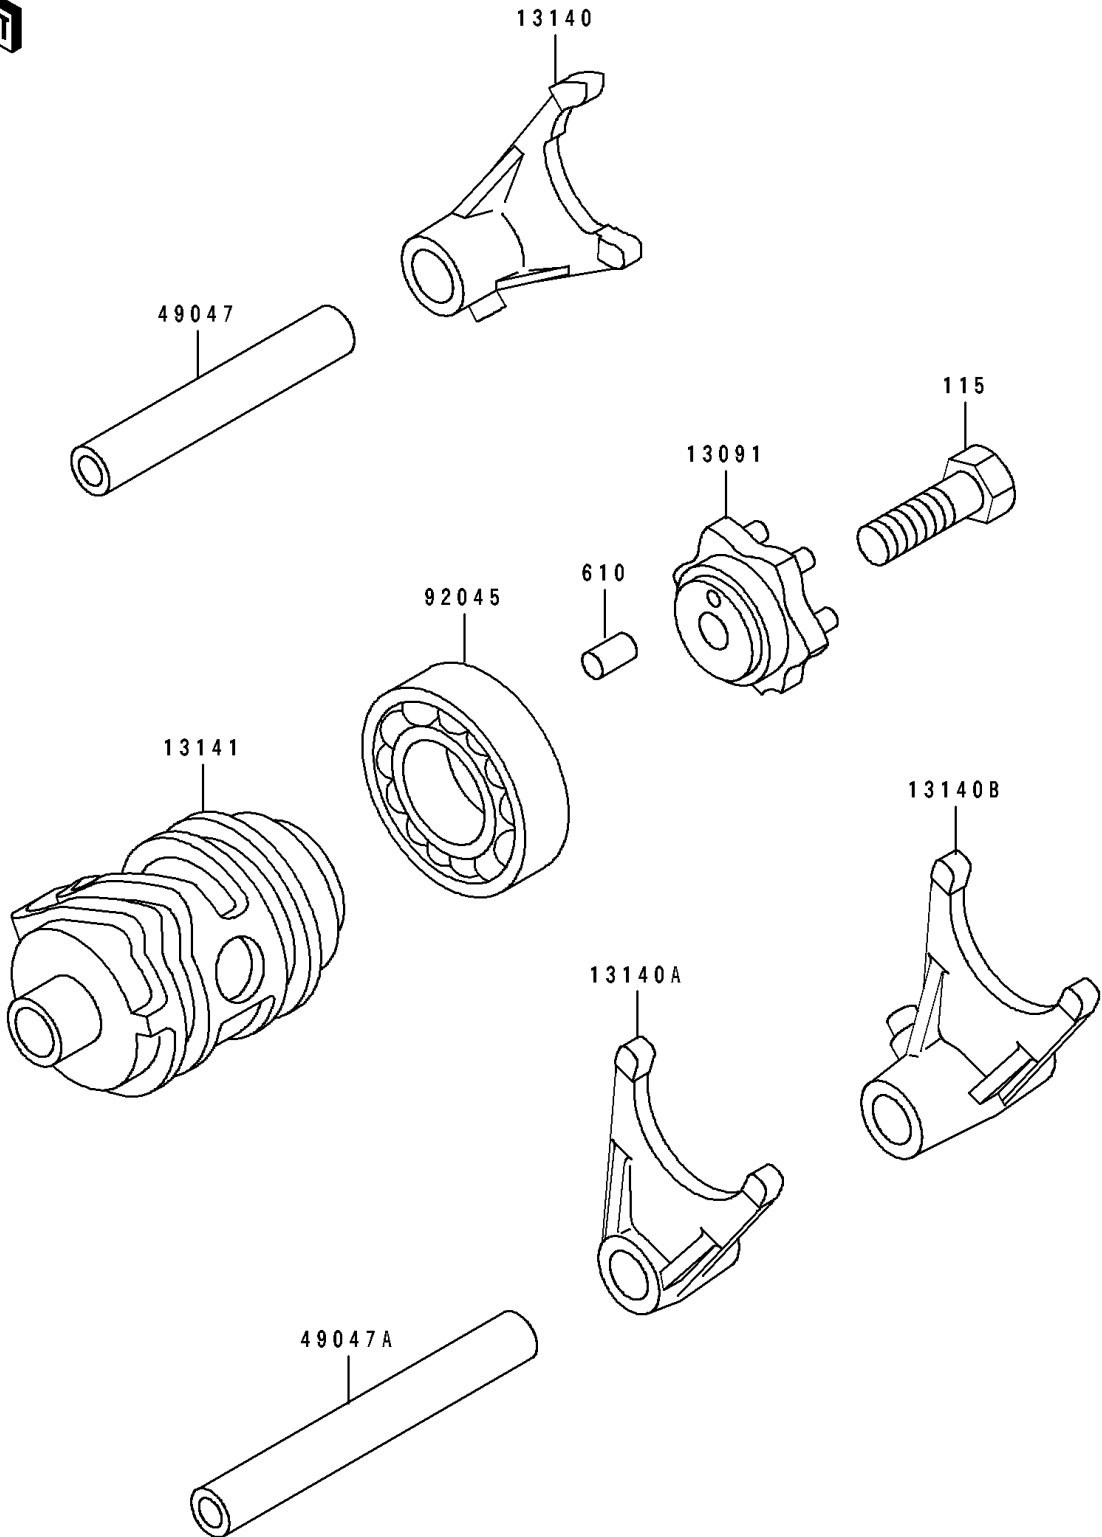

1991 Big Wheel PARTS DIAGRAM

Change Drum/Shift Fork

E1362

1991 Big Wheel PARTS LIST

Change Drum/Shift Fork

ITEM NAME	PART NUMBER	QUANTITY
HOLDER,CHANGE DRUM (Ref # 13091)	13091-1390	1
FORK-SHIFT,5TH&6TH (Ref # 13140)	13140-1139	1
FORK-SHIFT,2ND&3RD (Ref # 13140A)	13140-1140	1
FORK-SHIFT,LOW&4TH (Ref # 13140B)	13140-1141	1
DRUM-CHANGE (Ref # 13141)	13141-1120	1
ROD-SHIFT,5.9X10X64.5 (Ref # 49047)	49047-1063	1
ROD-SHIFT,5.9X10X81 (Ref # 49047A)	49047-1064	1
BEARING-BALL,#6905 (Ref # 92045)	92045-036	1
BOLT-SMALL-UPSET (Ref # 115)	115G0825	1
ROLLER,4X8 (Ref # 610)	610A0408	1