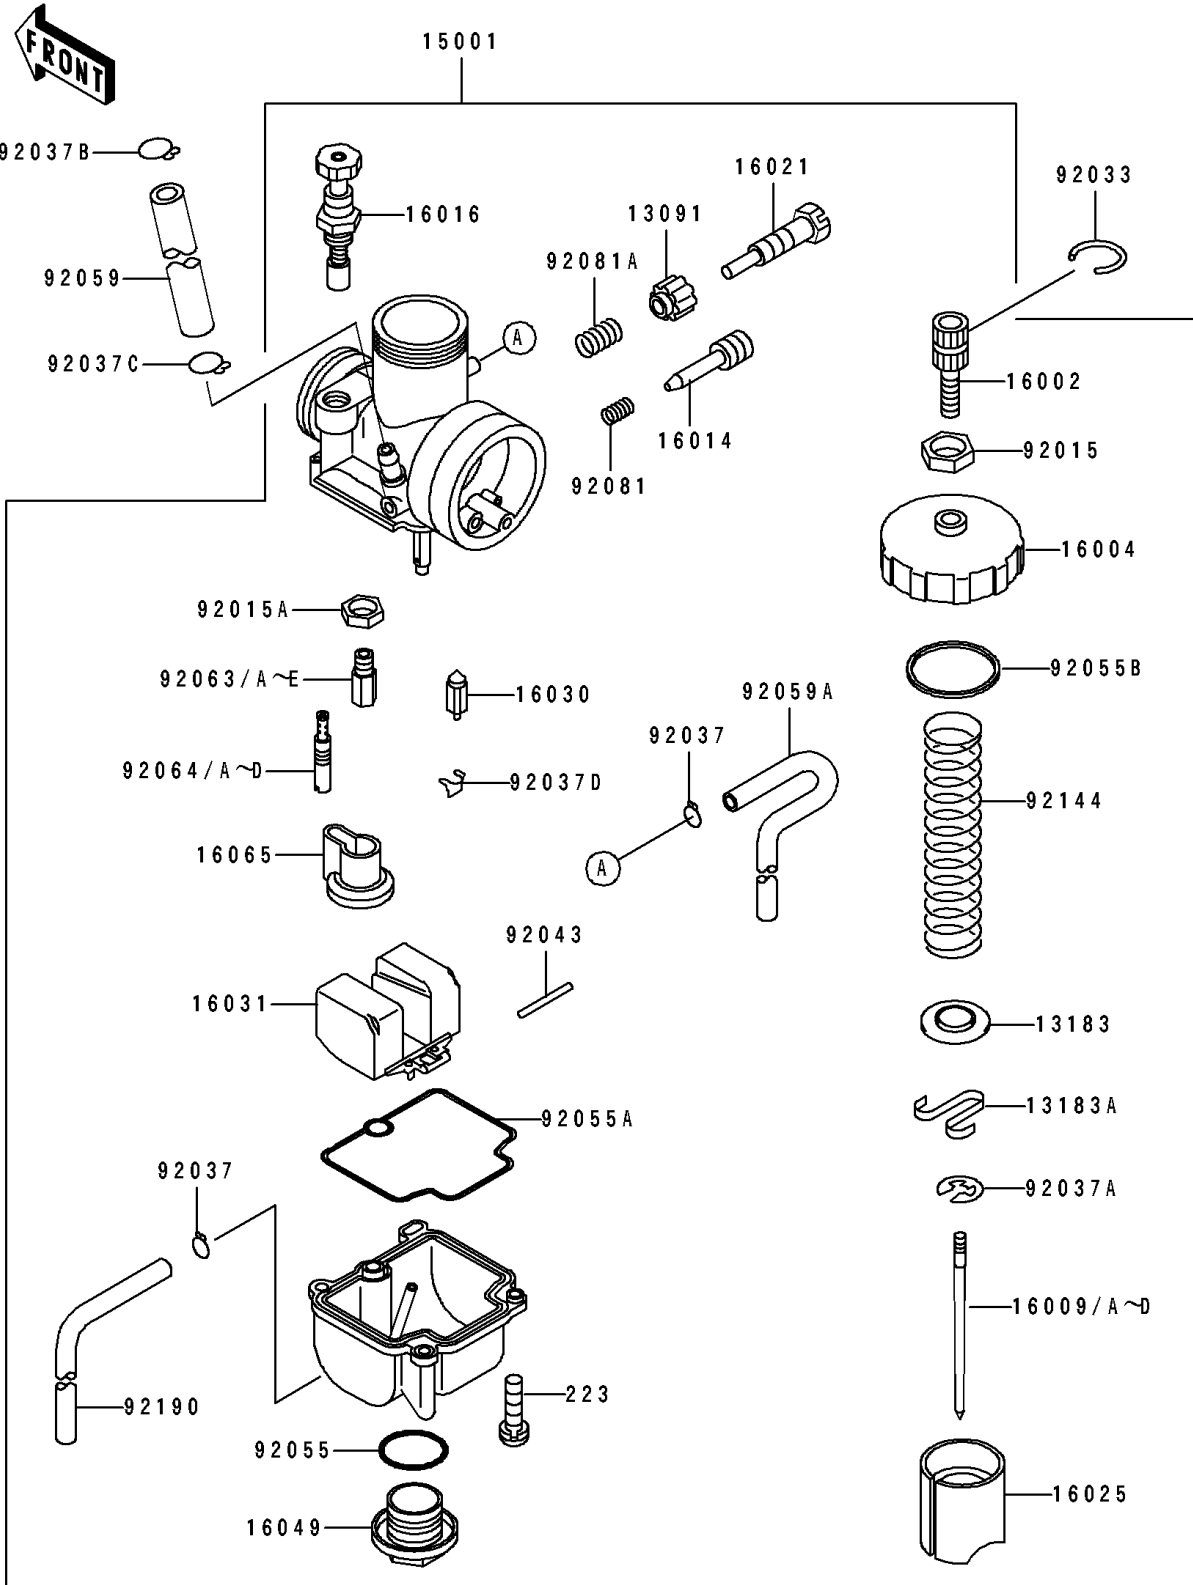

1991 Big Wheel PARTS DIAGRAM

Carburetor

E1611