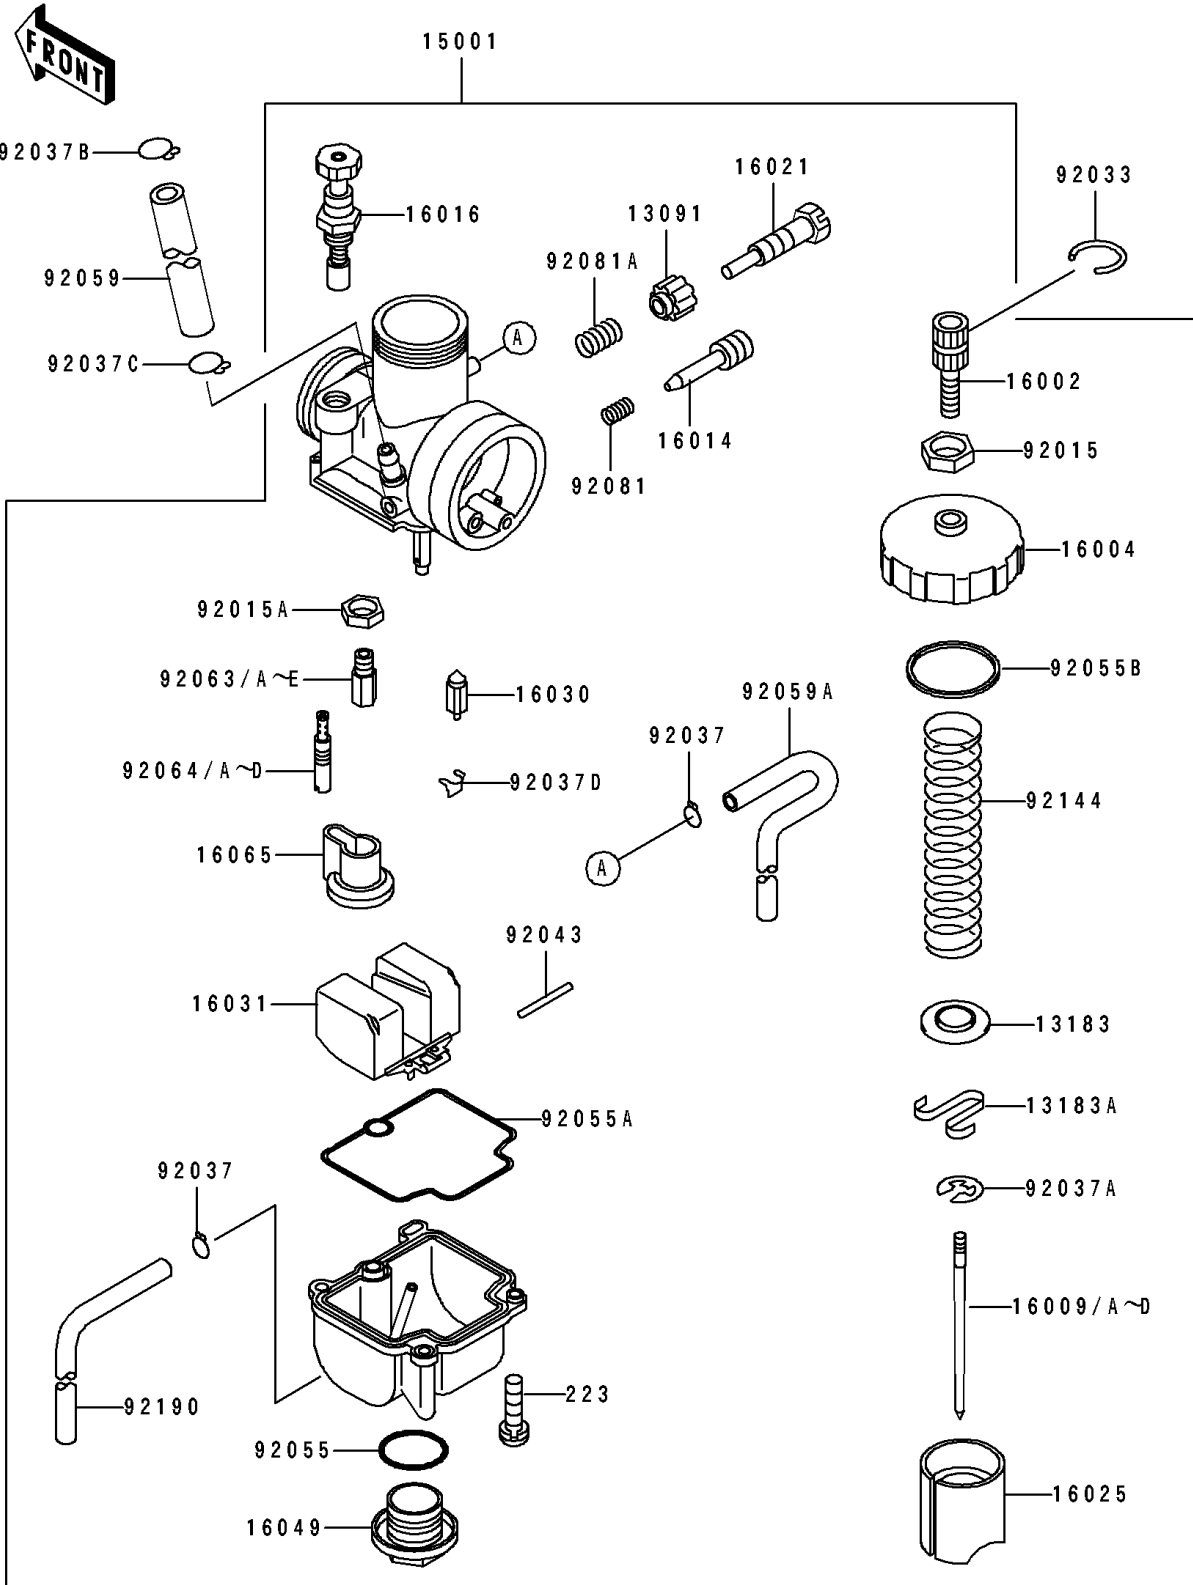

1991 Big Wheel PARTS DIAGRAM

Carburetor

E1611

1991 Big Wheel PARTS LIST

Carburetor

ITEM NAME	PART NUMBER	QUANTITY
-----------	-------------	----------