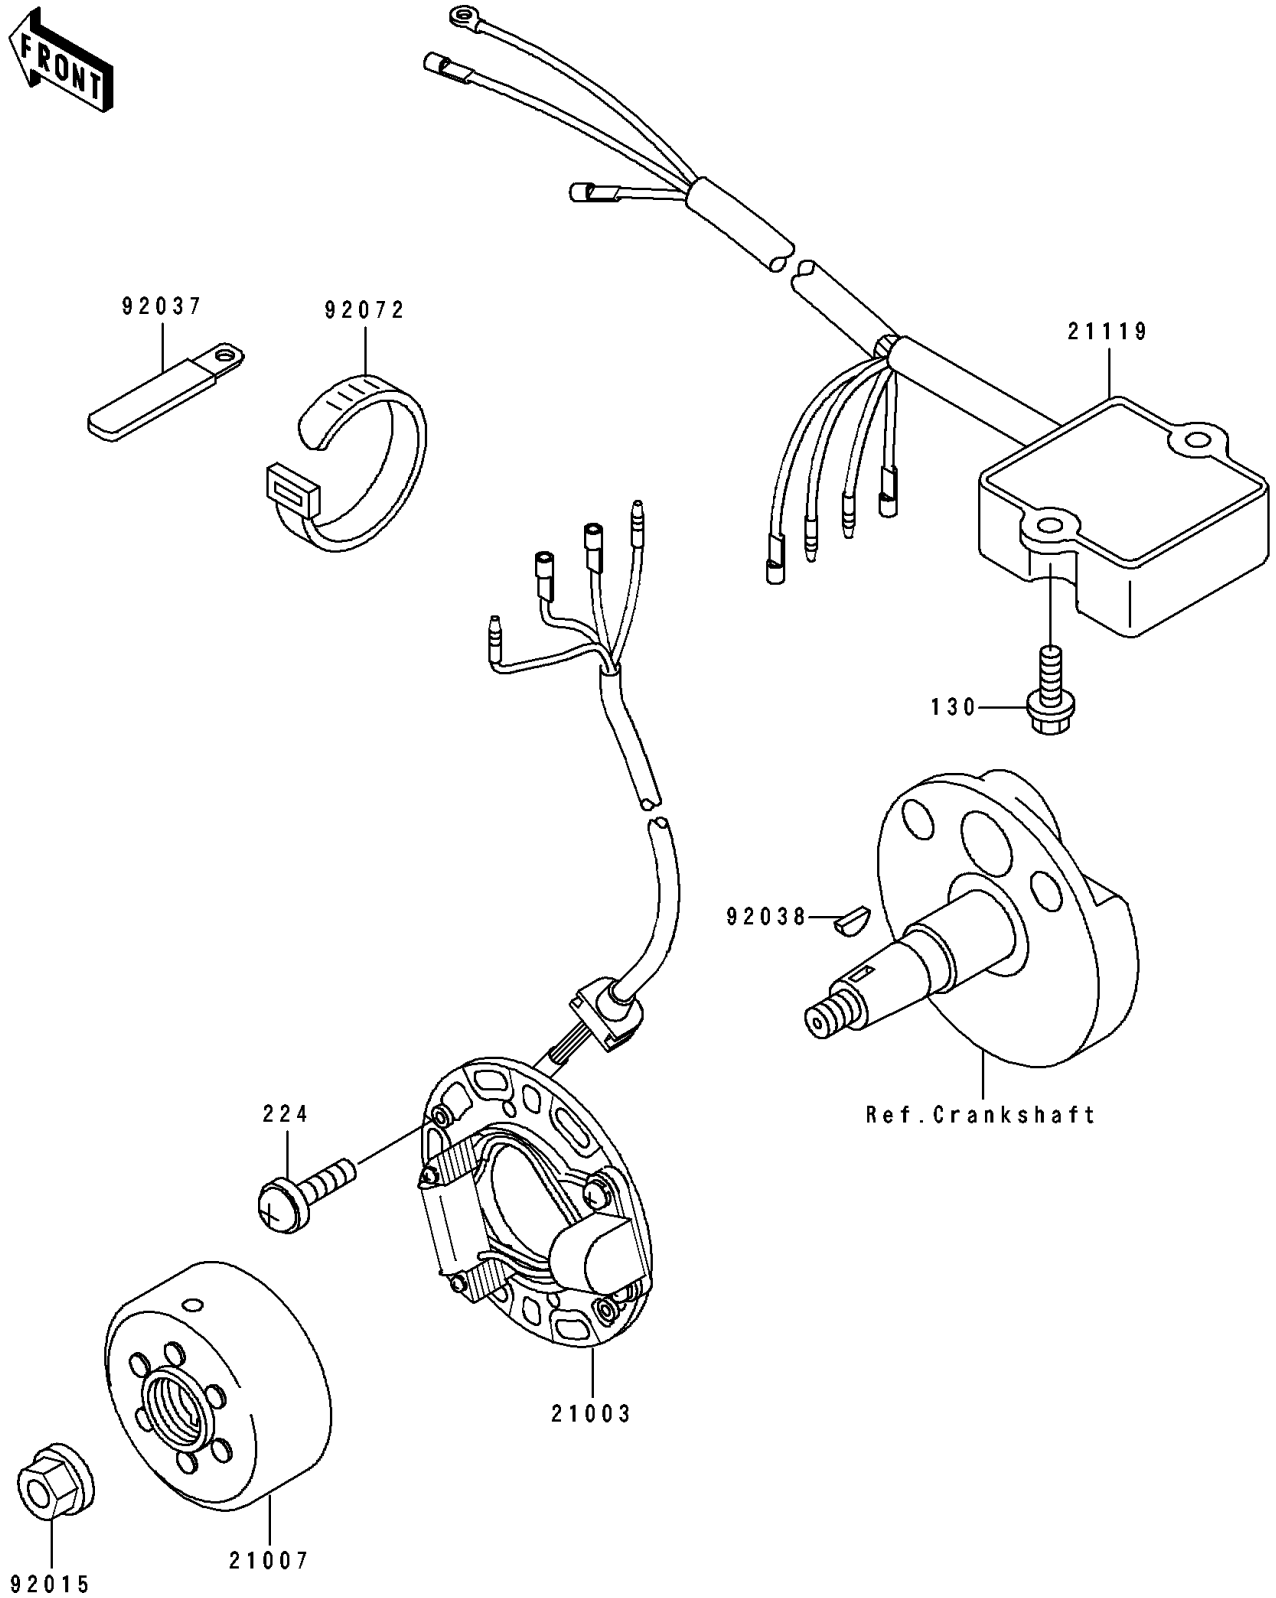

1991 KX80 PARTS DIAGRAM

Generator

E1810

1991 KX80 PARTS LIST

Generator

ITEM NAME	PART NUMBER	QUANTITY
STATOR (Ref # 21003)	21003-1202	1
ROTOR,MAGNETO (Ref # 21007)	21007-1191	1
IGNITER (Ref # 21119)	21119-1274	1
NUT,FLANGED,10MM (Ref # 92015)	92015-077	1
CLAMP,WIRING HARNESS (Ref # 92037)	92037-1069	1
KEY,WOODRUFF (Ref # 92038)	92038-001	1
BAND,L=123 (Ref # 92072)	92072-030	1
BOLT-FLANGED,6X12 (Ref # 130)	130G0612	2
SCREW-PAN-WP-CROS (Ref # 224)	224B0614	2