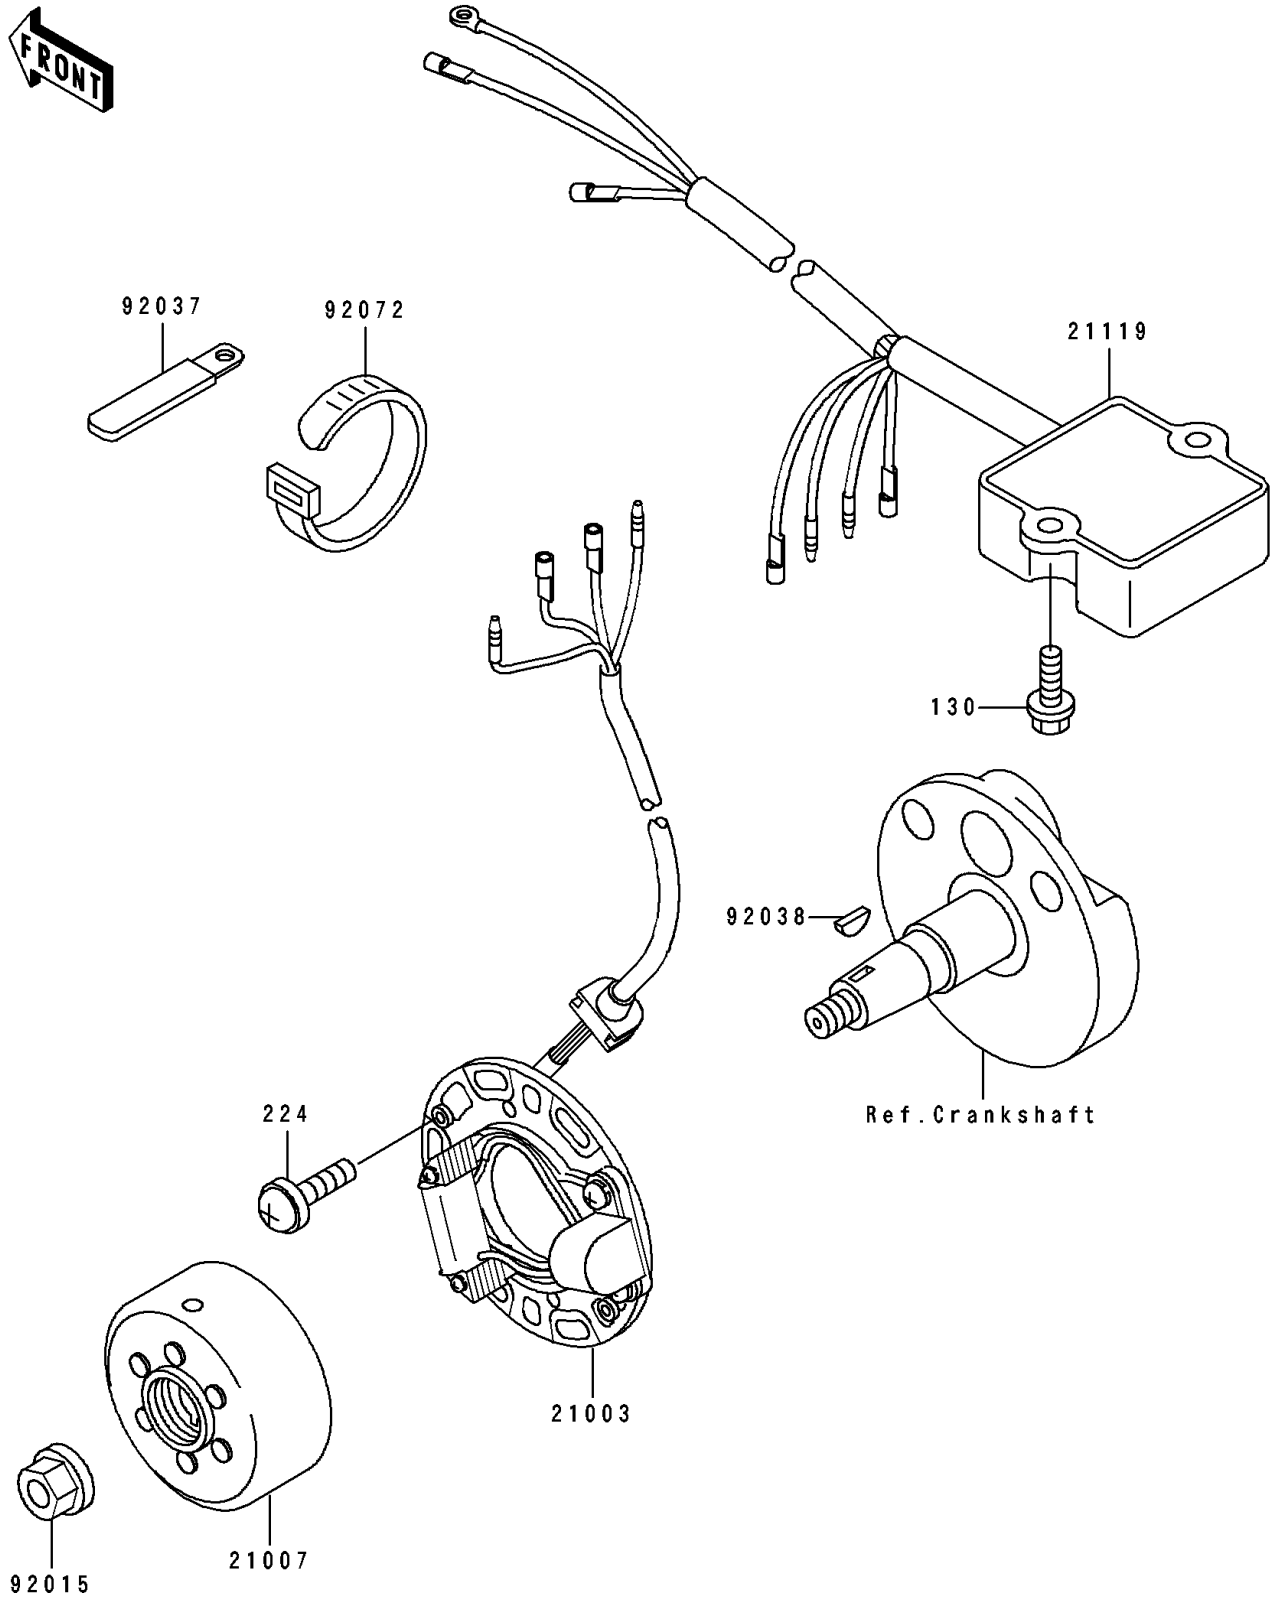

# 1991 KX80 PARTS DIAGRAM

Generator

E1810

## 1991 KX80 PARTS LIST

### Generator

ITEM NAME	PART NUMBER	QUANTITY
STATOR (Ref # 21003)	21003-1202	1
ROTOR,MAGNETO (Ref # 21007)	21007-1191	1
IGNITER (Ref # 21119)	21119-1274	1
NUT,FLANGED,10MM (Ref # 92015)	92015-077	1
CLAMP,WIRING HARNESS (Ref # 92037)	92037-1069	1
KEY,WOODRUFF (Ref # 92038)	92038-001	1
BAND,L=123 (Ref # 92072)	92072-030	1
BOLT-FLANGED,6X12 (Ref # 130)	130G0612	2
SCREW-PAN-WP-CROS (Ref # 224)	224B0614	2