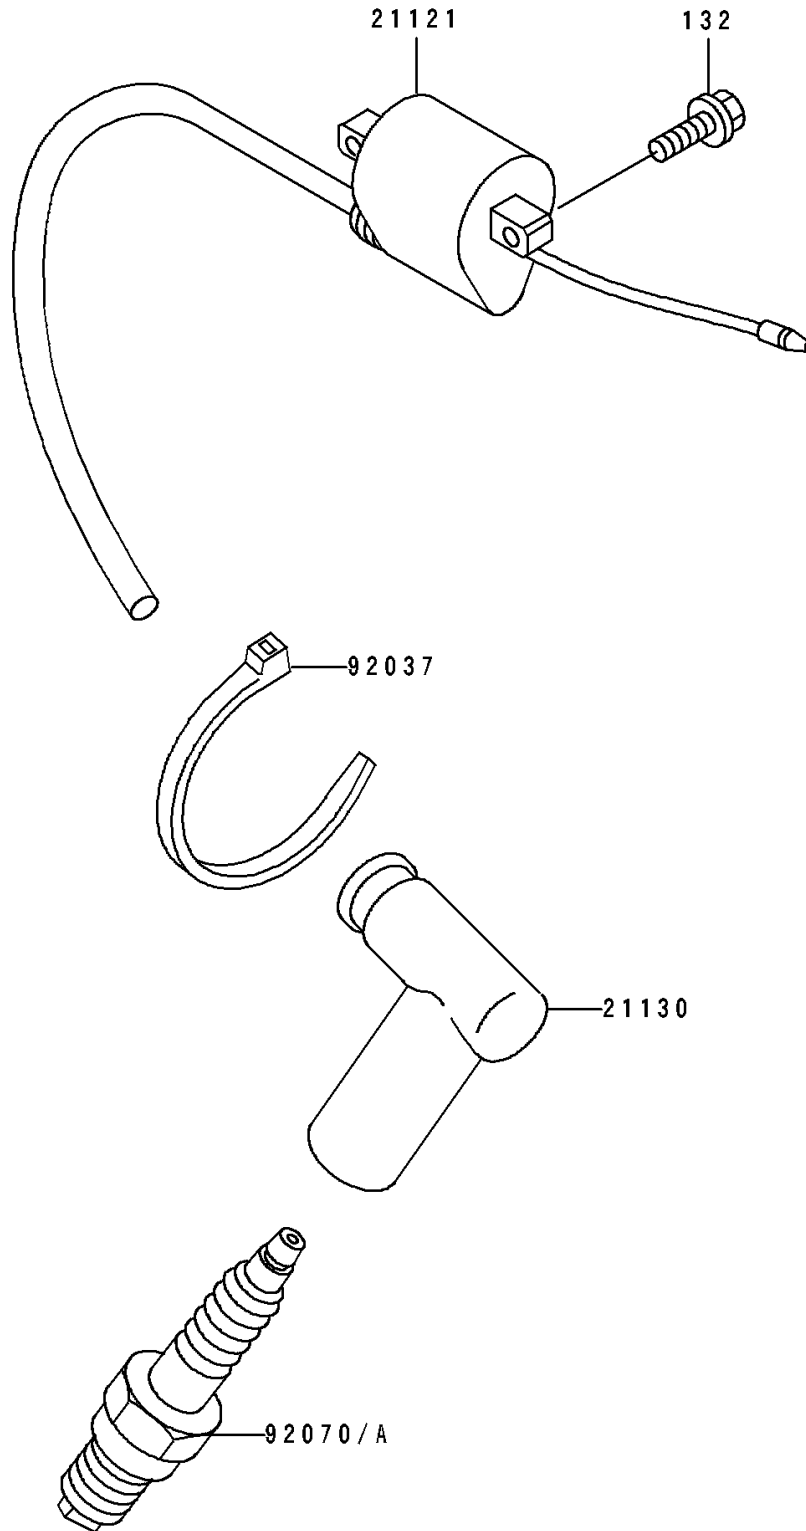

# 1991 KX80 PARTS DIAGRAM

Ignition Coil

E1830

# 1991 KX80 PARTS LIST

## Ignition Coil

ITEM NAME	PART NUMBER	QUANTITY
COIL-IGNITION (Ref # 21121)	21121-1205	1
CAP-SPARK PLUG (Ref # 21130)	21130-1062	1
CLAMP (Ref # 92037)	92037-1173	1
PLUG-SPARK,B9EG(NGK) (Ref # 92070)	92070-1058	1
PLUG-SPARK,BR9EG(NGK) (Ref # 92070A)	92070-1063	1
BOLT-FLANGED-SMALL (Ref # 132)	132G0616	2