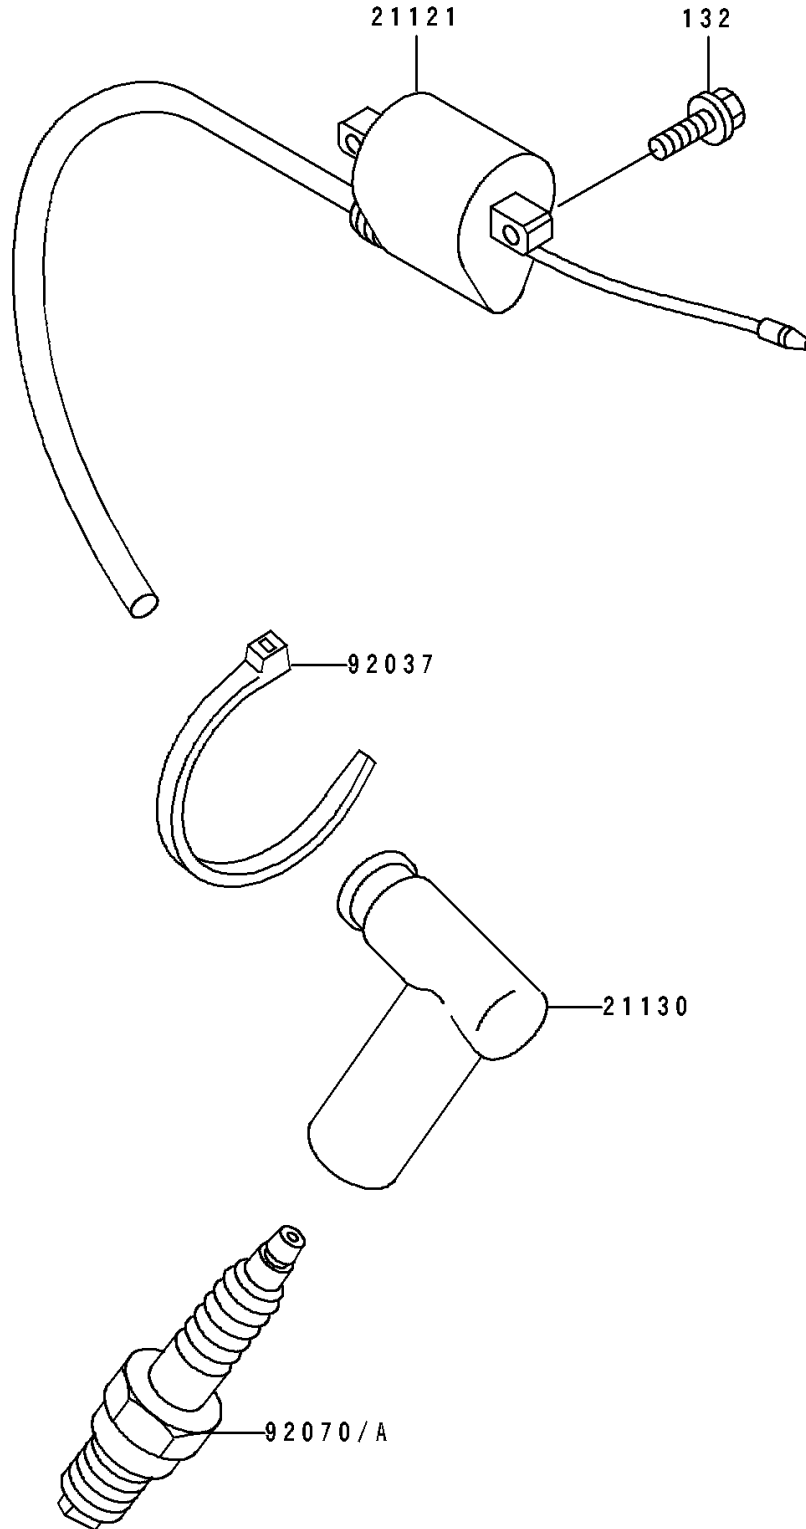

# 1991 KX80 PARTS DIAGRAM

Ignition Coil

E1830

# 1991 KX80 PARTS LIST

## Ignition Coil

ITEM NAME	PART NUMBER	QUANTITY
COIL-IGNITION (Ref # 21121)	21121-1205	1
CAP-SPARK PLUG (Ref # 21130)	21130-1062	1
CLAMP (Ref # 92037)	92037-1173	1
PLUG-SPARK,B9EG(NGK) (Ref # 92070)	92070-1058	1
PLUG-SPARK,BR9EG(NGK) (Ref # 92070A)	92070-1063	1
BOLT-FLANGED-SMALL (Ref # 132)	132G0616	2