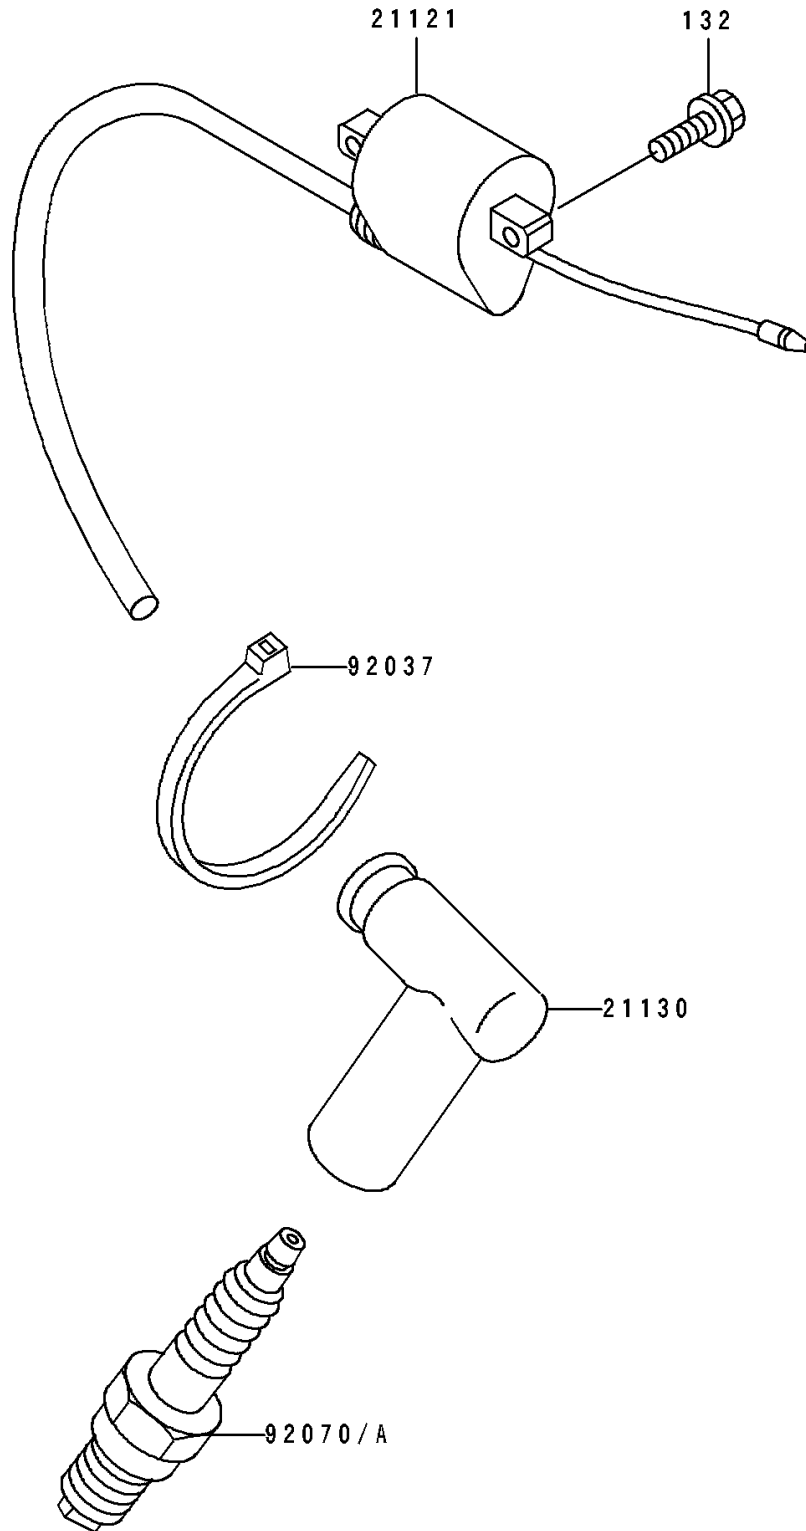

# 1991 Big Wheel PARTS DIAGRAM

Ignition Coil

E1830

# 1991 Big Wheel PARTS LIST

## Ignition Coil

ITEM NAME	PART NUMBER	QUANTITY
COIL-IGNITION (Ref # 21121)	21121-1205	1
CAP-SPARK PLUG (Ref # 21130)	21130-1062	1
CLAMP (Ref # 92037)	92037-1173	1
PLUG-SPARK,B9EG(NGK) (Ref # 92070)	92070-1058	1
BOLT-FLANGED-SMALL (Ref # 132)	132G0616	2