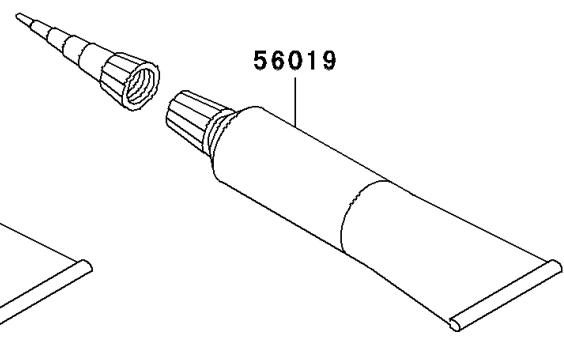

2006 Vulcan 1600 Nomad PARTS DIAGRAM

Owner's Tools

56007

F2810

2006 Vulcan 1600 Nomad PARTS LIST

Owner's Tools

| ITEM NAME | PART NUMBER | QUANTITY |
|---|-------------|----------|
| GAUGE,AIR,350KPA/50PSI (Ref # 52005) | 52005-1142 | 1 |
| TOOL-KIT (Ref # 56007) | 56007-0022 | 1 |
| BAG,TOOL (Ref # 56008) | 56008-1075 | 1 |
| THREE BOND TB1211,HT/RS,WHITE (Ref # 56019) | 56019-120 | 1 |
| GASKET-LIQUID,TB1211F (Ref # 92104) | 92104-0004 | 1 |
| GASKET-LIQUID,BLACK,TB1105 (Ref # 92104A) | 92104-1003 | 1 |
| GASKET-LIQUID,TB1216,GRAY (Ref # 92104B) | 92104-1063 | 1 |
| GASKET-LIQUID,BLACK TB1216B (Ref # 92104C) | 92104-1064 | 1 |
| TOOL-DRIVER,#3PHILLIPS (Ref # 92107) | 92107-1002 | 1 |
| TOOL-DRIVER,#2PHILLIPS&SLOT (Ref # 92107A) | 92107-1052 | 1 |
| TOOL-WRENCH,ALLEN,5MM (Ref # 92110) | 92110-1015 | 1 |
| TOOL-WRENCH,BOX,18MM&DRIVER HA (Ref # 92110A) | 92110-1135 | 1 |
| TOOL-WRENCH,OPEN END,10X12 (Ref # 92110B) | 92110-1165 | 1 |
| TOOL-WRENCH,OPEN END,14X17 (Ref # 92110C) | 92110-1166 | 1 |
| TOOL-WRENCH,OPEN END,8X10 (Ref # 92110D) | 92110-1167 | 1 |