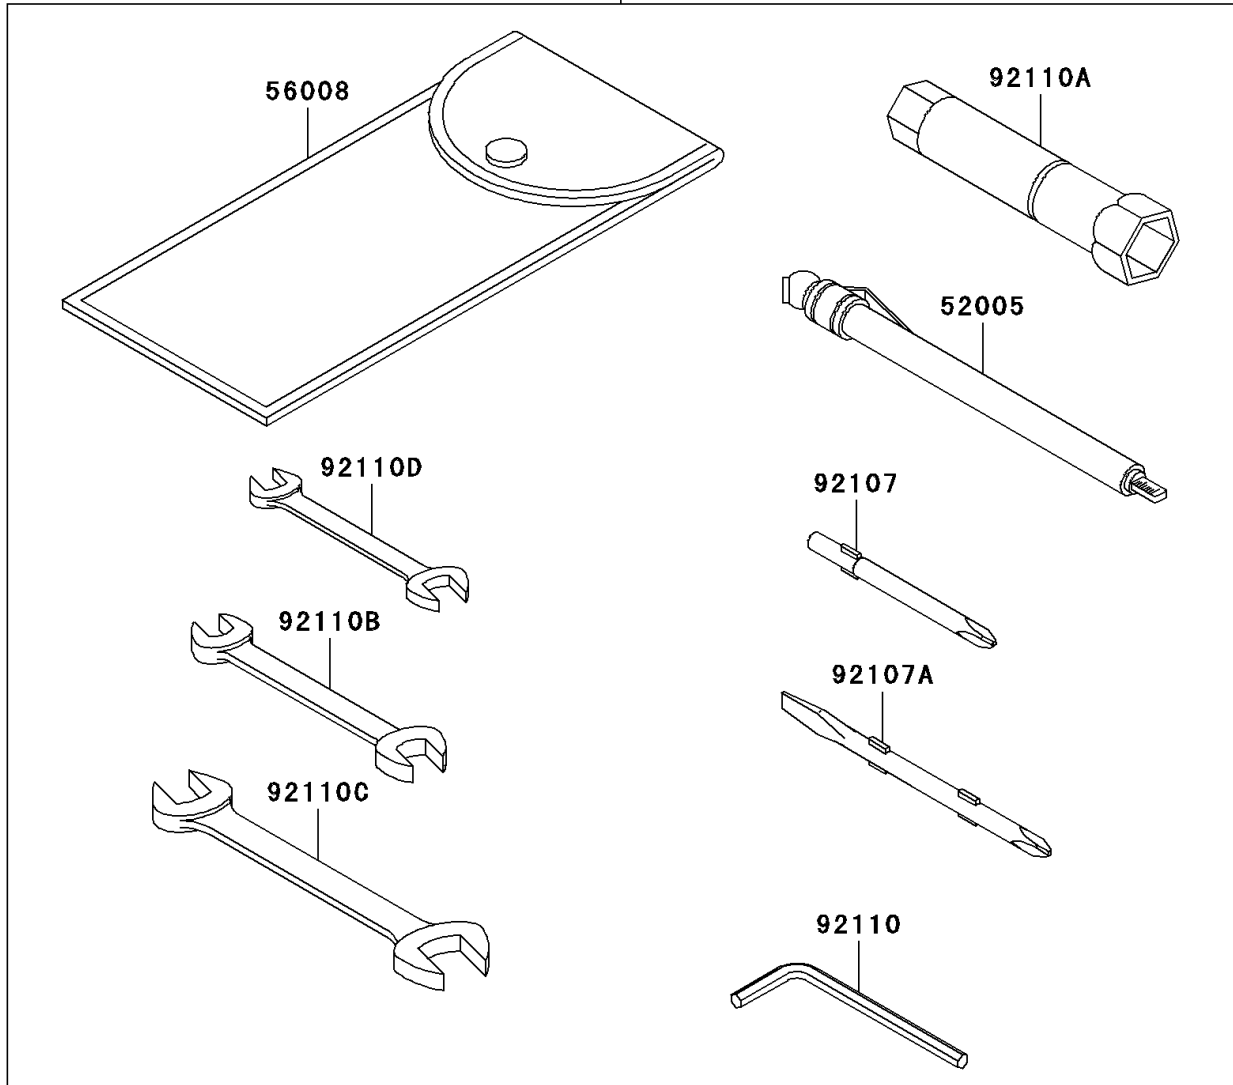

2006 Vulcan 1600 Nomad PARTS DIAGRAM

Owner's Tools

56007

F2810

2006 Vulcan 1600 Nomad PARTS LIST

Owner's Tools

| ITEM NAME | PART NUMBER | QUANTITY |
|---|-------------|----------|
| GAUGE,AIR,350KPA/50PSI (Ref # 52005) | 52005-1142 | 1 |
| TOOL-KIT (Ref # 56007) | 56007-0022 | 1 |
| BAG,TOOL (Ref # 56008) | 56008-1075 | 1 |
| THREE BOND TB1211,HT/RS,WHITE (Ref # 56019) | 56019-120 | 1 |
| GASKET-LIQUID,TB1211F (Ref # 92104) | 92104-0004 | 1 |
| GASKET-LIQUID,BLACK,TB1105 (Ref # 92104A) | 92104-1003 | 1 |
| GASKET-LIQUID,TB1216,GRAY (Ref # 92104B) | 92104-1063 | 1 |
| GASKET-LIQUID,BLACK TB1216B (Ref # 92104C) | 92104-1064 | 1 |
| TOOL-DRIVER,#3PHILLIPS (Ref # 92107) | 92107-1002 | 1 |
| TOOL-DRIVER,#2PHILLIPS&SLOT (Ref # 92107A) | 92107-1052 | 1 |
| TOOL-WRENCH,ALLEN,5MM (Ref # 92110) | 92110-1015 | 1 |
| TOOL-WRENCH,BOX,18MM&DRIVER HA (Ref # 92110A) | 92110-1135 | 1 |
| TOOL-WRENCH,OPEN END,10X12 (Ref # 92110B) | 92110-1165 | 1 |
| TOOL-WRENCH,OPEN END,14X17 (Ref # 92110C) | 92110-1166 | 1 |
| TOOL-WRENCH,OPEN END,8X10 (Ref # 92110D) | 92110-1167 | 1 |