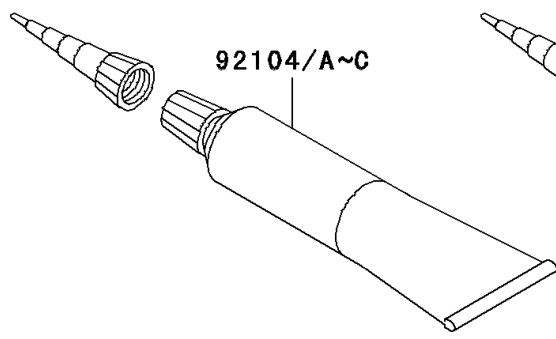

2006 Vulcan 1600 Nomad PARTS DIAGRAM

Owner's Tools

56007

F2810

2006 Vulcan 1600 Nomad PARTS LIST

Owner's Tools

| ITEM NAME | PART NUMBER | QUANTITY |
|---|-------------|----------|
| GAUGE,AIR,350KPA/50PSI (Ref # 52005) | 52005-1142 | 1 |
| TOOL-KIT (Ref # 56007) | 56007-0022 | 1 |
| BAG,TOOL (Ref # 56008) | 56008-1075 | 1 |
| THREE BOND TB1211,HT/RS,WHITE (Ref # 56019) | 56019-120 | 1 |
| GASKET-LIQUID,TB1211F (Ref # 92104) | 92104-0004 | 1 |
| GASKET-LIQUID,BLACK,TB1105 (Ref # 92104A) | 92104-1003 | 1 |
| GASKET-LIQUID,TB1216,GRAY (Ref # 92104B) | 92104-1063 | 1 |
| GASKET-LIQUID,BLACK TB1216B (Ref # 92104C) | 92104-1064 | 1 |
| TOOL-DRIVER,#3PHILLIPS (Ref # 92107) | 92107-1002 | 1 |
| TOOL-DRIVER,#2PHILLIPS&SLOT (Ref # 92107A) | 92107-1052 | 1 |
| TOOL-WRENCH,ALLEN,5MM (Ref # 92110) | 92110-1015 | 1 |
| TOOL-WRENCH,BOX,18MM&DRIVER HA (Ref # 92110A) | 92110-1135 | 1 |
| TOOL-WRENCH,OPEN END,10X12 (Ref # 92110B) | 92110-1165 | 1 |
| TOOL-WRENCH,OPEN END,14X17 (Ref # 92110C) | 92110-1166 | 1 |
| TOOL-WRENCH,OPEN END,8X10 (Ref # 92110D) | 92110-1167 | 1 |