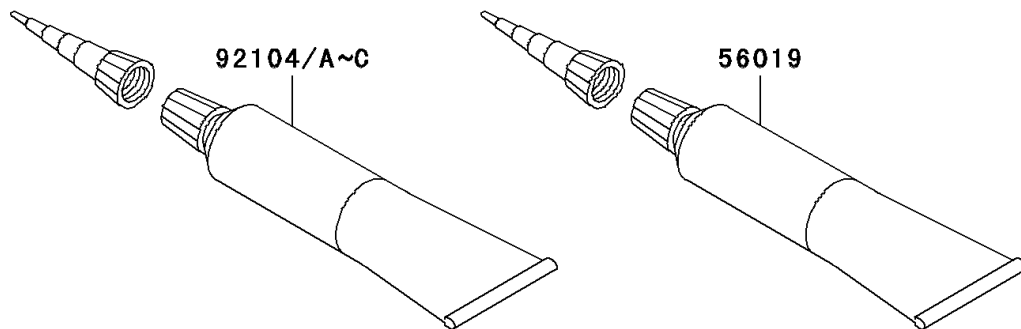

2007 Vulcan 1600 Nomad PARTS DIAGRAM

Owner's Tools

56007

F2810

2007 Vulcan 1600 Nomad PARTS LIST

Owner's Tools

ITEM NAME	PART NUMBER	QUANTITY
GAUGE,AIR,350KPA/50PSI (Ref # 52005)	52005-1142	1
TOOL-KIT (Ref # 56007)	56007-0022	1
BAG,TOOL (Ref # 56008)	56008-1075	1
THREE BOND TB1211,HT/RS,WHITE (Ref # 56019)	56019-120	1
GASKET-LIQUID,TB1211F (Ref # 92104)	92104-0004	1
GASKET-LIQUID,BLACK,TB1105 (Ref # 92104A)	92104-1003	1
GASKET-LIQUID,TB1216,GRAY (Ref # 92104B)	92104-1063	1
GASKET-LIQUID,BLACK TB1216B (Ref # 92104C)	92104-1064	1
TOOL-DRIVER,#3PHILLIPS (Ref # 92107)	92107-1002	1
TOOL-DRIVER,#2PHILLIPS&SLOT (Ref # 92107A)	92107-1052	1
TOOL-WRENCH,ALLEN,5MM (Ref # 92110)	92110-1015	1
TOOL-WRENCH,BOX,18MM&DRIVER HA (Ref # 92110A)	92110-1135	1
TOOL-WRENCH,OPEN END,10X12 (Ref # 92110B)	92110-1165	1
TOOL-WRENCH,OPEN END,14X17 (Ref # 92110C)	92110-1166	1
TOOL-WRENCH,OPEN END,8X10 (Ref # 92110D)	92110-1167	1