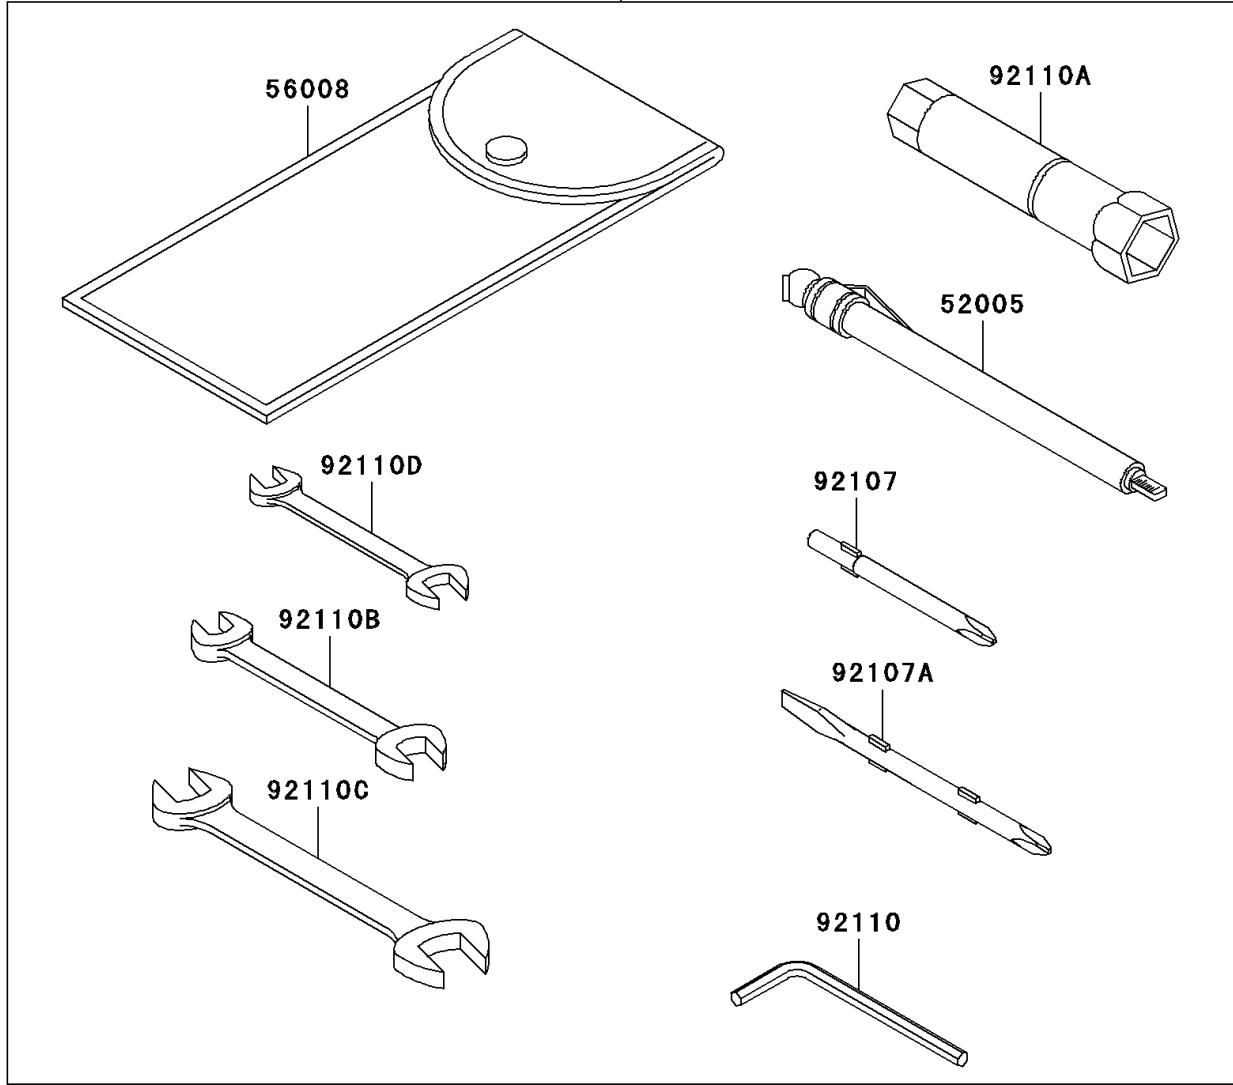

2007 Vulcan 1600 Nomad PARTS DIAGRAM

Owner's Tools

56007

F2810

2007 Vulcan 1600 Nomad PARTS LIST

Owner's Tools

ITEM NAME	PART NUMBER	QUANTITY
GAUGE,AIR,350KPA/50PSI (Ref # 52005)	52005-1142	1
TOOL-KIT (Ref # 56007)	56007-0022	1
BAG,TOOL (Ref # 56008)	56008-1075	1
THREE BOND TB1211,HT/RS,WHITE (Ref # 56019)	56019-120	1
GASKET-LIQUID,TB1211F (Ref # 92104)	92104-0004	1
GASKET-LIQUID,BLACK,TB1105 (Ref # 92104A)	92104-1003	1
GASKET-LIQUID,TB1216,GRAY (Ref # 92104B)	92104-1063	1
GASKET-LIQUID,BLACK TB1216B (Ref # 92104C)	92104-1064	1
TOOL-DRIVER,#3PHILLIPS (Ref # 92107)	92107-1002	1
TOOL-DRIVER,#2PHILLIPS&SLOT (Ref # 92107A)	92107-1052	1
TOOL-WRENCH,ALLEN,5MM (Ref # 92110)	92110-1015	1
TOOL-WRENCH,BOX,18MM&DRIVER HA (Ref # 92110A)	92110-1135	1
TOOL-WRENCH,OPEN END,10X12 (Ref # 92110B)	92110-1165	1
TOOL-WRENCH,OPEN END,14X17 (Ref # 92110C)	92110-1166	1
TOOL-WRENCH,OPEN END,8X10 (Ref # 92110D)	92110-1167	1