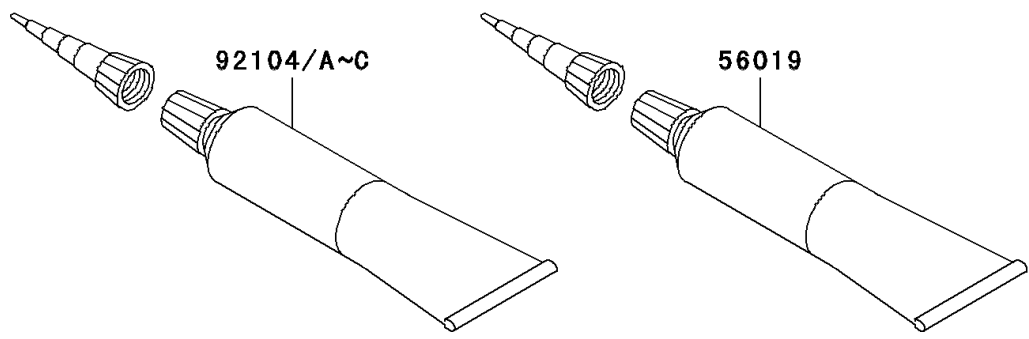

2008 Vulcan® 1600 Nomad™ PARTS DIAGRAM

Owner's Tools

56007

F2810

2008 Vulcan® 1600 Nomad™ PARTS LIST

Owner's Tools

| ITEM NAME | PART NUMBER | QUANTITY |
|---|-------------|----------|
| GAUGE,AIR,350KPA/50PSI (Ref # 52005) | 52005-1142 | 1 |
| TOOL-KIT (Ref # 56007) | 56007-0022 | 1 |
| BAG,TOOL (Ref # 56008) | 56008-1075 | 1 |
| THREE BOND TB1211,HT/RS,WHITE (Ref # 56019) | 56019-120 | 1 |
| GASKET-LIQUID,TB1211F (Ref # 92104) | 92104-0004 | 1 |
| GASKET-LIQUID,BLACK,TB1105 (Ref # 92104A) | 92104-1003 | 1 |
| GASKET-LIQUID,TB1216,GRAY (Ref # 92104B) | 92104-1063 | 1 |
| GASKET-LIQUID,BLACK TB1216B (Ref # 92104C) | 92104-1064 | 1 |
| TOOL-DRIVER,#3PHILLIPS (Ref # 92107) | 92107-1002 | 1 |
| TOOL-DRIVER,#2PHILLIPS&SLOT (Ref # 92107A) | 92107-1052 | 1 |
| TOOL-WRENCH,ALLEN,5MM (Ref # 92110) | 92110-1015 | 1 |
| TOOL-WRENCH,BOX,18MM&DRIVER HA (Ref # 92110A) | 92110-1135 | 1 |
| TOOL-WRENCH,OPEN END,10X12 (Ref # 92110B) | 92110-1165 | 1 |
| TOOL-WRENCH,OPEN END,14X17 (Ref # 92110C) | 92110-1166 | 1 |
| TOOL-WRENCH,OPEN END,8X10 (Ref # 92110D) | 92110-1167 | 1 |