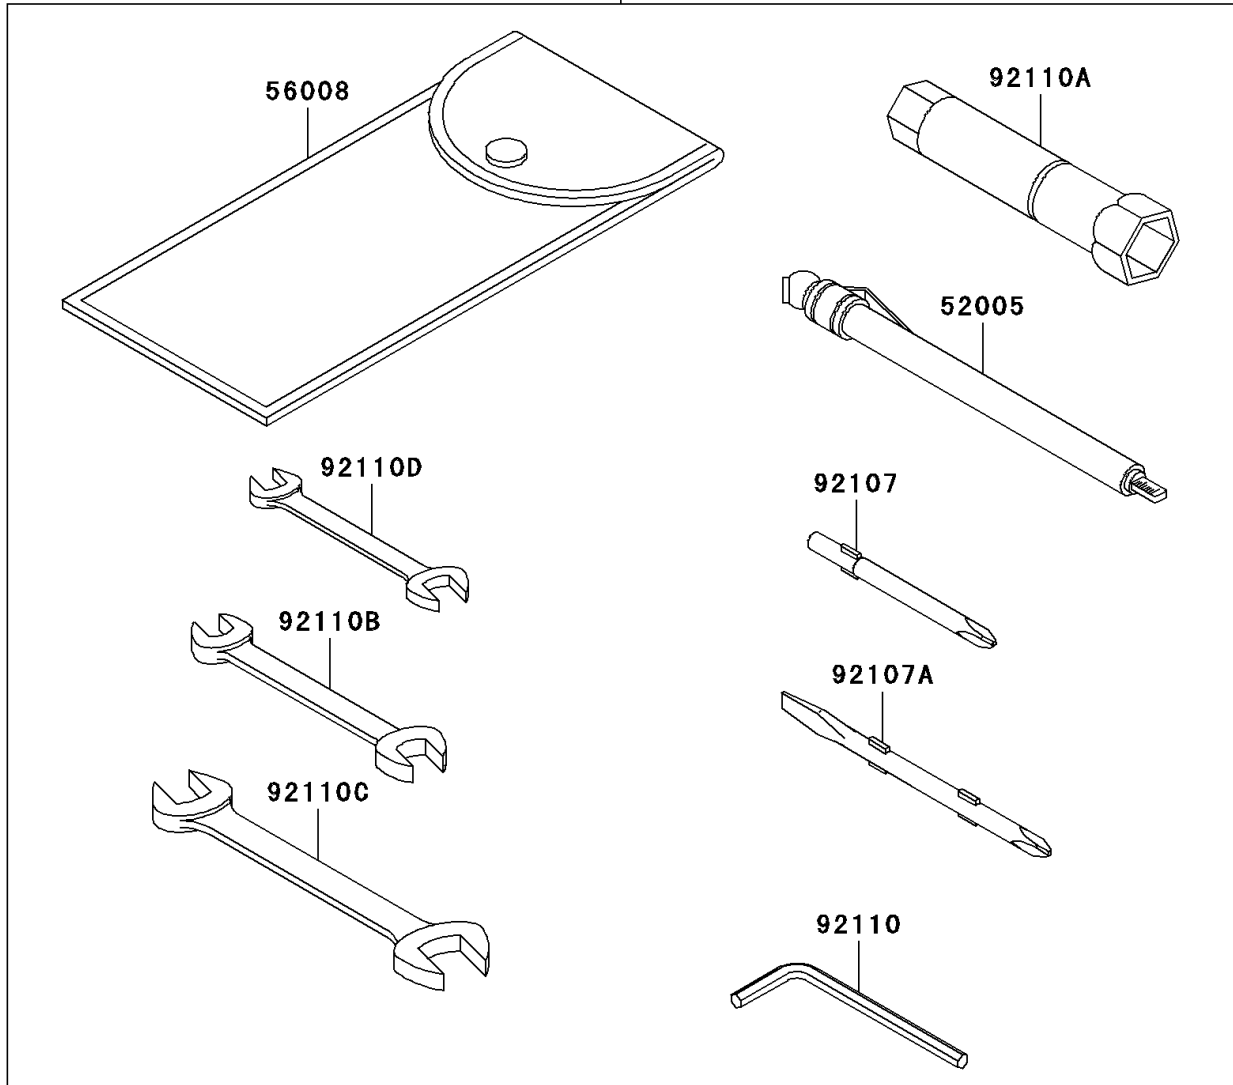

2008 Vulcan® 1600 Nomad™ PARTS DIAGRAM

Owner's Tools

56007

F2810

2008 Vulcan® 1600 Nomad™ PARTS LIST

Owner's Tools

| ITEM NAME | PART NUMBER | QUANTITY |
|---|-------------|----------|
| GAUGE,AIR,350KPA/50PSI (Ref # 52005) | 52005-1142 | 1 |
| TOOL-KIT (Ref # 56007) | 56007-0022 | 1 |
| BAG,TOOL (Ref # 56008) | 56008-1075 | 1 |
| THREE BOND TB1211,HT/RS,WHITE (Ref # 56019) | 56019-120 | 1 |
| GASKET-LIQUID,TB1211F (Ref # 92104) | 92104-0004 | 1 |
| GASKET-LIQUID,BLACK,TB1105 (Ref # 92104A) | 92104-1003 | 1 |
| GASKET-LIQUID,TB1216,GRAY (Ref # 92104B) | 92104-1063 | 1 |
| GASKET-LIQUID,BLACK TB1216B (Ref # 92104C) | 92104-1064 | 1 |
| TOOL-DRIVER,#3PHILLIPS (Ref # 92107) | 92107-1002 | 1 |
| TOOL-DRIVER,#2PHILLIPS&SLOT (Ref # 92107A) | 92107-1052 | 1 |
| TOOL-WRENCH,ALLEN,5MM (Ref # 92110) | 92110-1015 | 1 |
| TOOL-WRENCH,BOX,18MM&DRIVER HA (Ref # 92110A) | 92110-1135 | 1 |
| TOOL-WRENCH,OPEN END,10X12 (Ref # 92110B) | 92110-1165 | 1 |
| TOOL-WRENCH,OPEN END,14X17 (Ref # 92110C) | 92110-1166 | 1 |
| TOOL-WRENCH,OPEN END,8X10 (Ref # 92110D) | 92110-1167 | 1 |