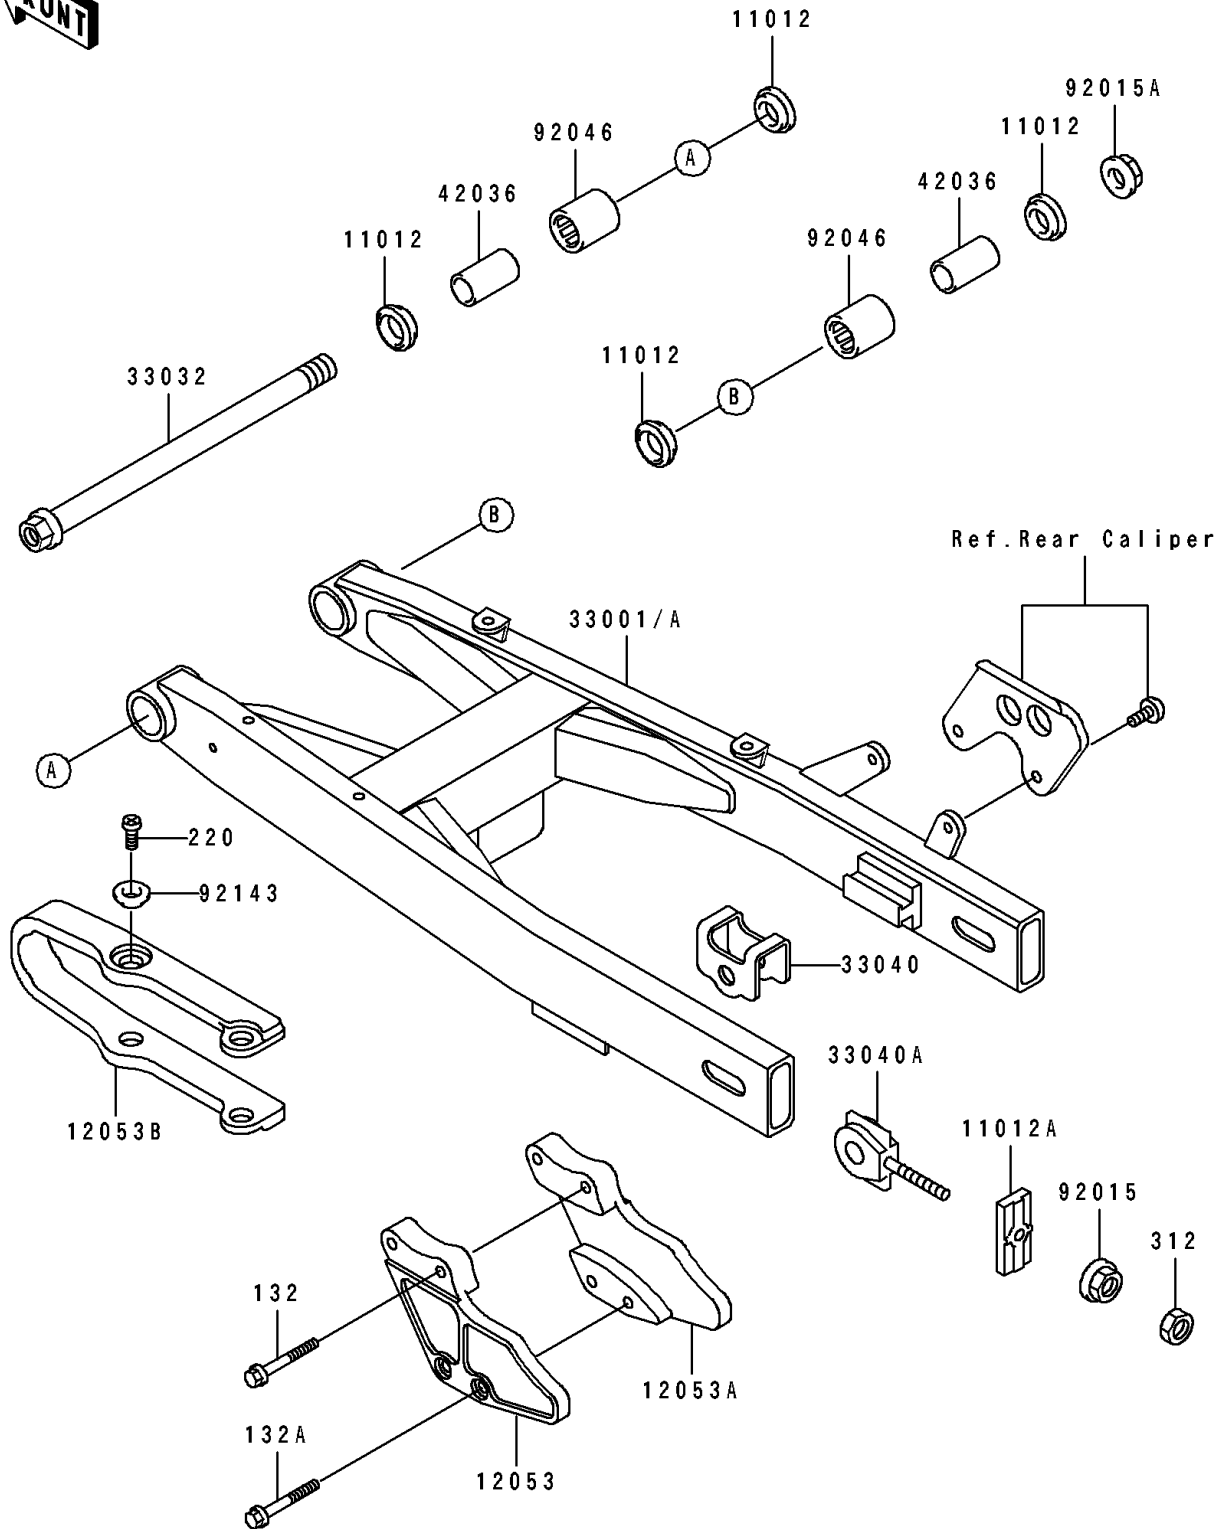

1991 Big Wheel PARTS DIAGRAM

Swing Arm

F2141

1991 Big Wheel PARTS LIST

Swing Arm

ITEM NAME	PART NUMBER	QUANTITY
-----------	-------------	----------