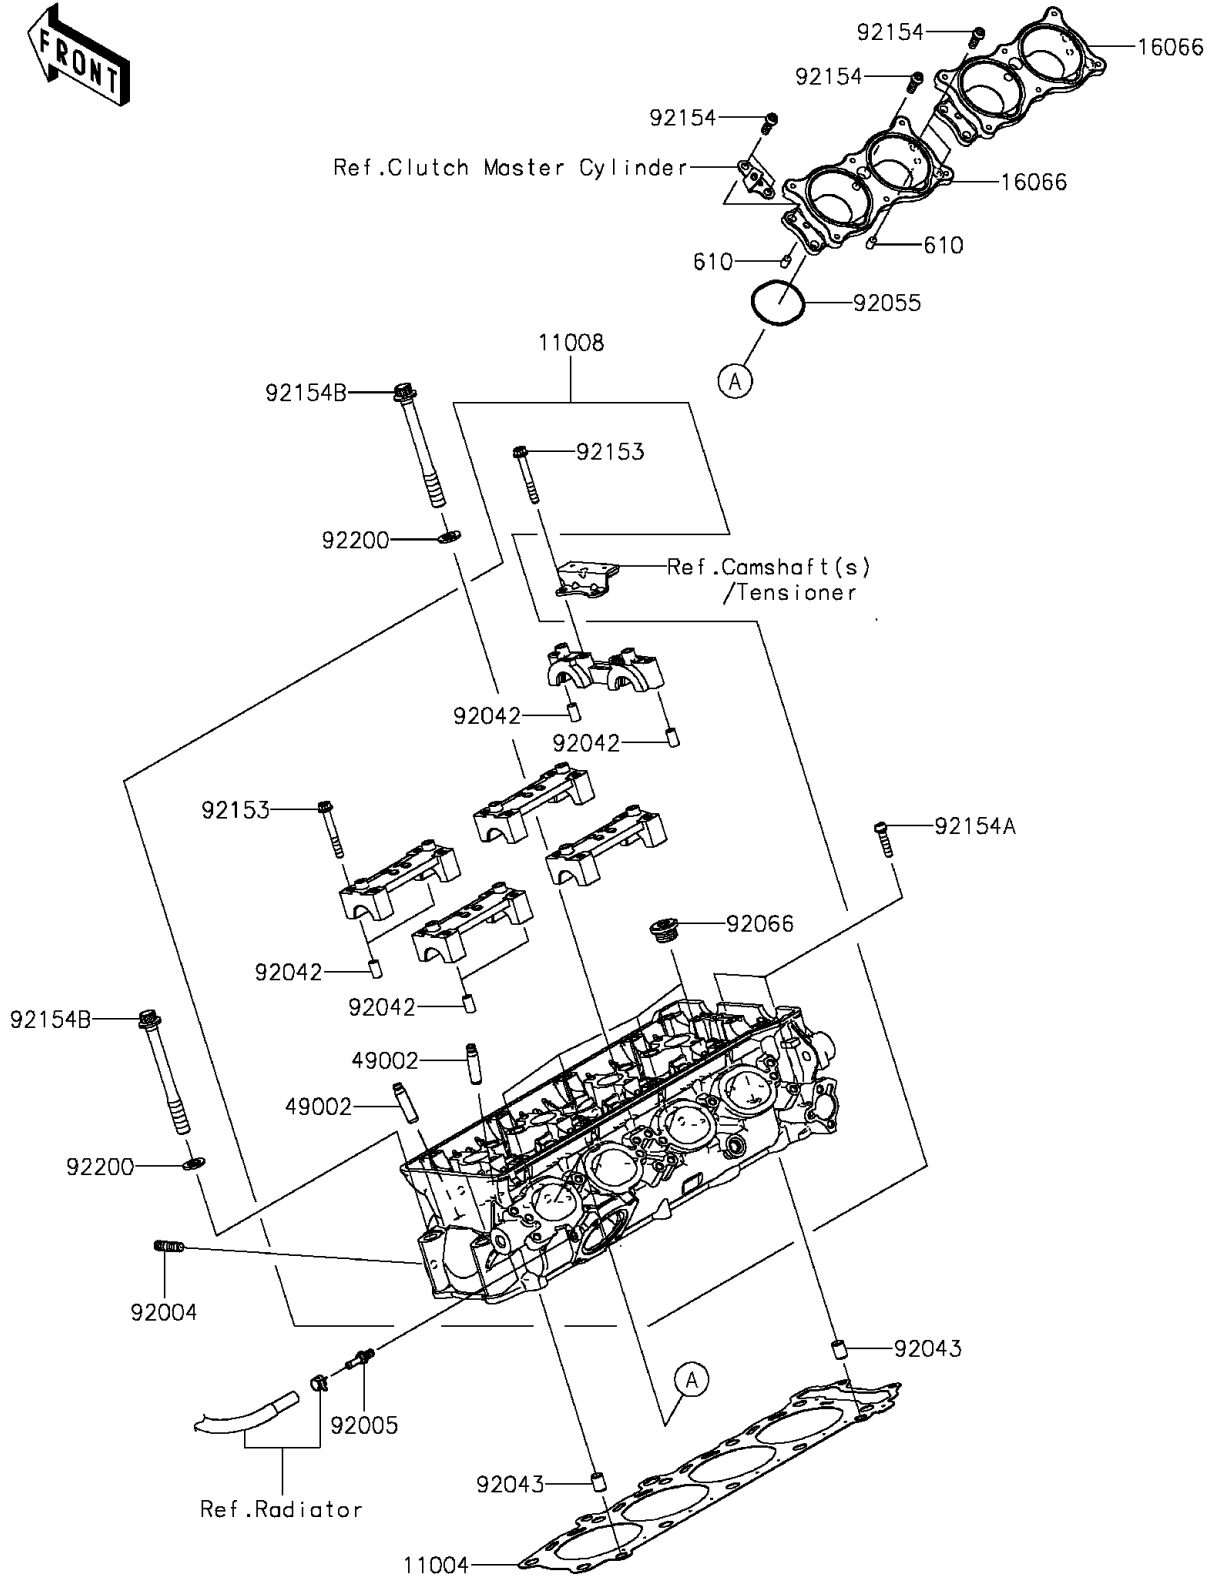

2016 Ninja H2R PARTS DIAGRAM

Cylinder Head

E1111

2016 Ninja H2R PARTS LIST

Cylinder Head

ITEM NAME	PART NUMBER	QUANTITY
GASKET-HEAD (Ref # 11004)	11004-0754	1
HEAD-COMP-CYLINDER (Ref # 11008)	11008-0849	1
HOLDER-THROTTLE BODY (Ref # 16066)	16066-0003	2
GUIDE-VALVE (Ref # 49002)	49002-0009	16
STUD,8X18 (Ref # 92004)	92004-0049	8
FITTING (Ref # 92005)	92005-0056	1
PIN,DOWEL,6.3X8X14 (Ref # 92042)	92042-007	10
PIN,8.2X10X14 (Ref # 92043)	92043-1264	2
RING-O,43.7X1.9 (Ref # 92055)	92055-1401	4
PLUG,18X10 (Ref # 92066)	92066-0016	4
BOLT,SOCKET,6X45 (Ref # 92153)	92153-0656	20
BOLT,SOCKET,6X18 (Ref # 92154)	92154-1455	10
BOLT,SOCKET,6X25 (Ref # 92154A)	92154-1457	2
BOLT,11X103 (Ref # 92154B)	92154-1819	10
WASHER,11.2X18.2X1.8 (Ref # 92200)	92200-0940	10
ROLLER,6X10 (Ref # 610)	610A0610	4