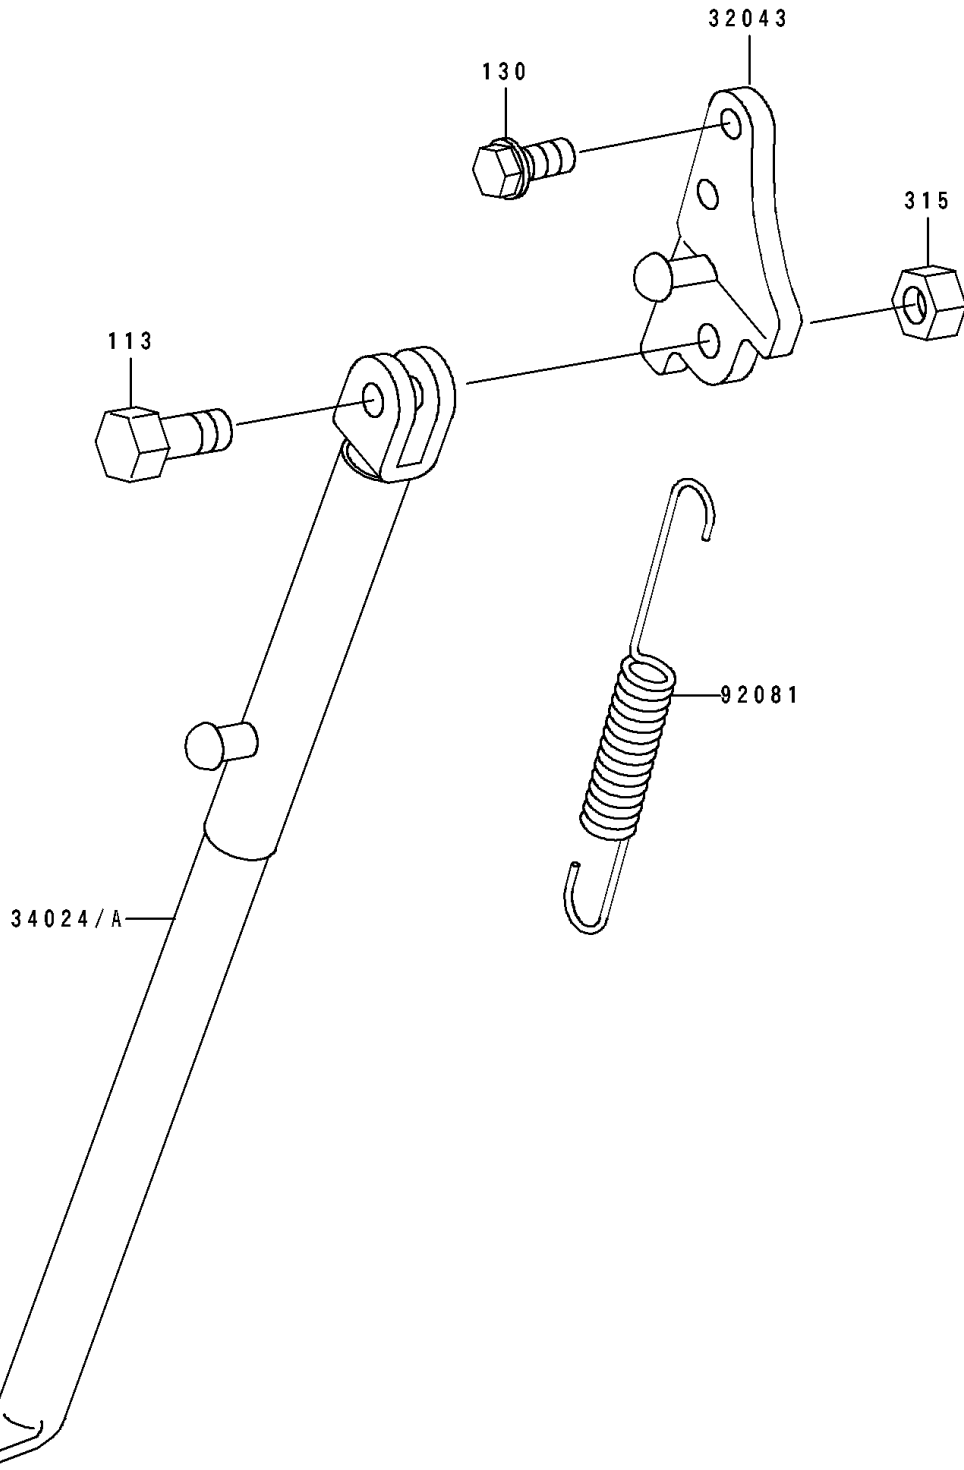

# 1991 Big Wheel PARTS DIAGRAM

Stand

F2190

# 1991 Big Wheel PARTS LIST

## Stand

ITEM NAME	PART NUMBER	QUANTITY
BRACKET-STAND,SIDE (Ref # 32043)	32043-1318	1
STAND-SIDE (Ref # 34024A)	34024-1242	1
SPRING,STAND (Ref # 92081)	34025-005	1
BOLT-SMALL-FINE,10X25 (Ref # 113)	113B1025	1
BOLT-FLANGED,8X12 (Ref # 130)	130G0812	2
NUT-HEX-FINE,10MM (Ref # 315)	315B1000	1