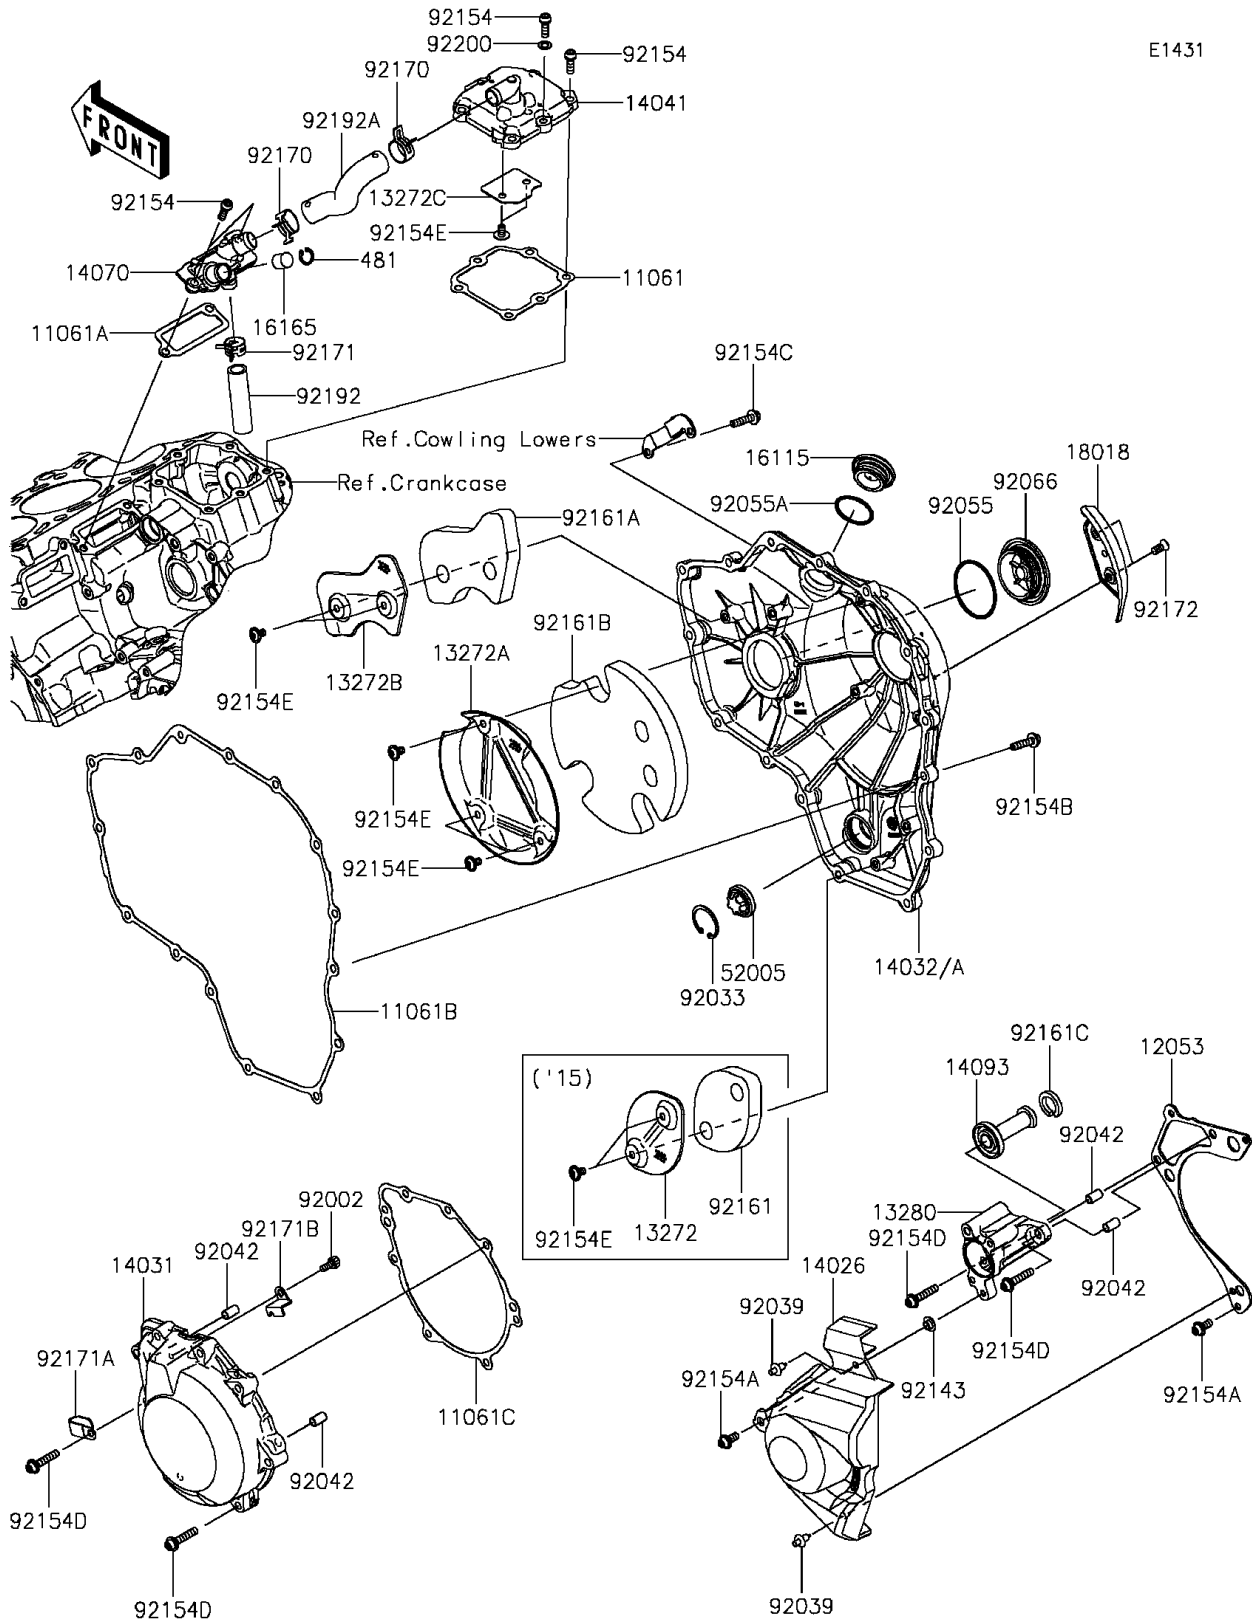

2016 Ninja H2R PARTS DIAGRAM

Engine Cover(s)

E1431

2016 Ninja H2R PARTS LIST

Engine Cover(s)

ITEM NAME

PART NUMBER

QUANTITY
