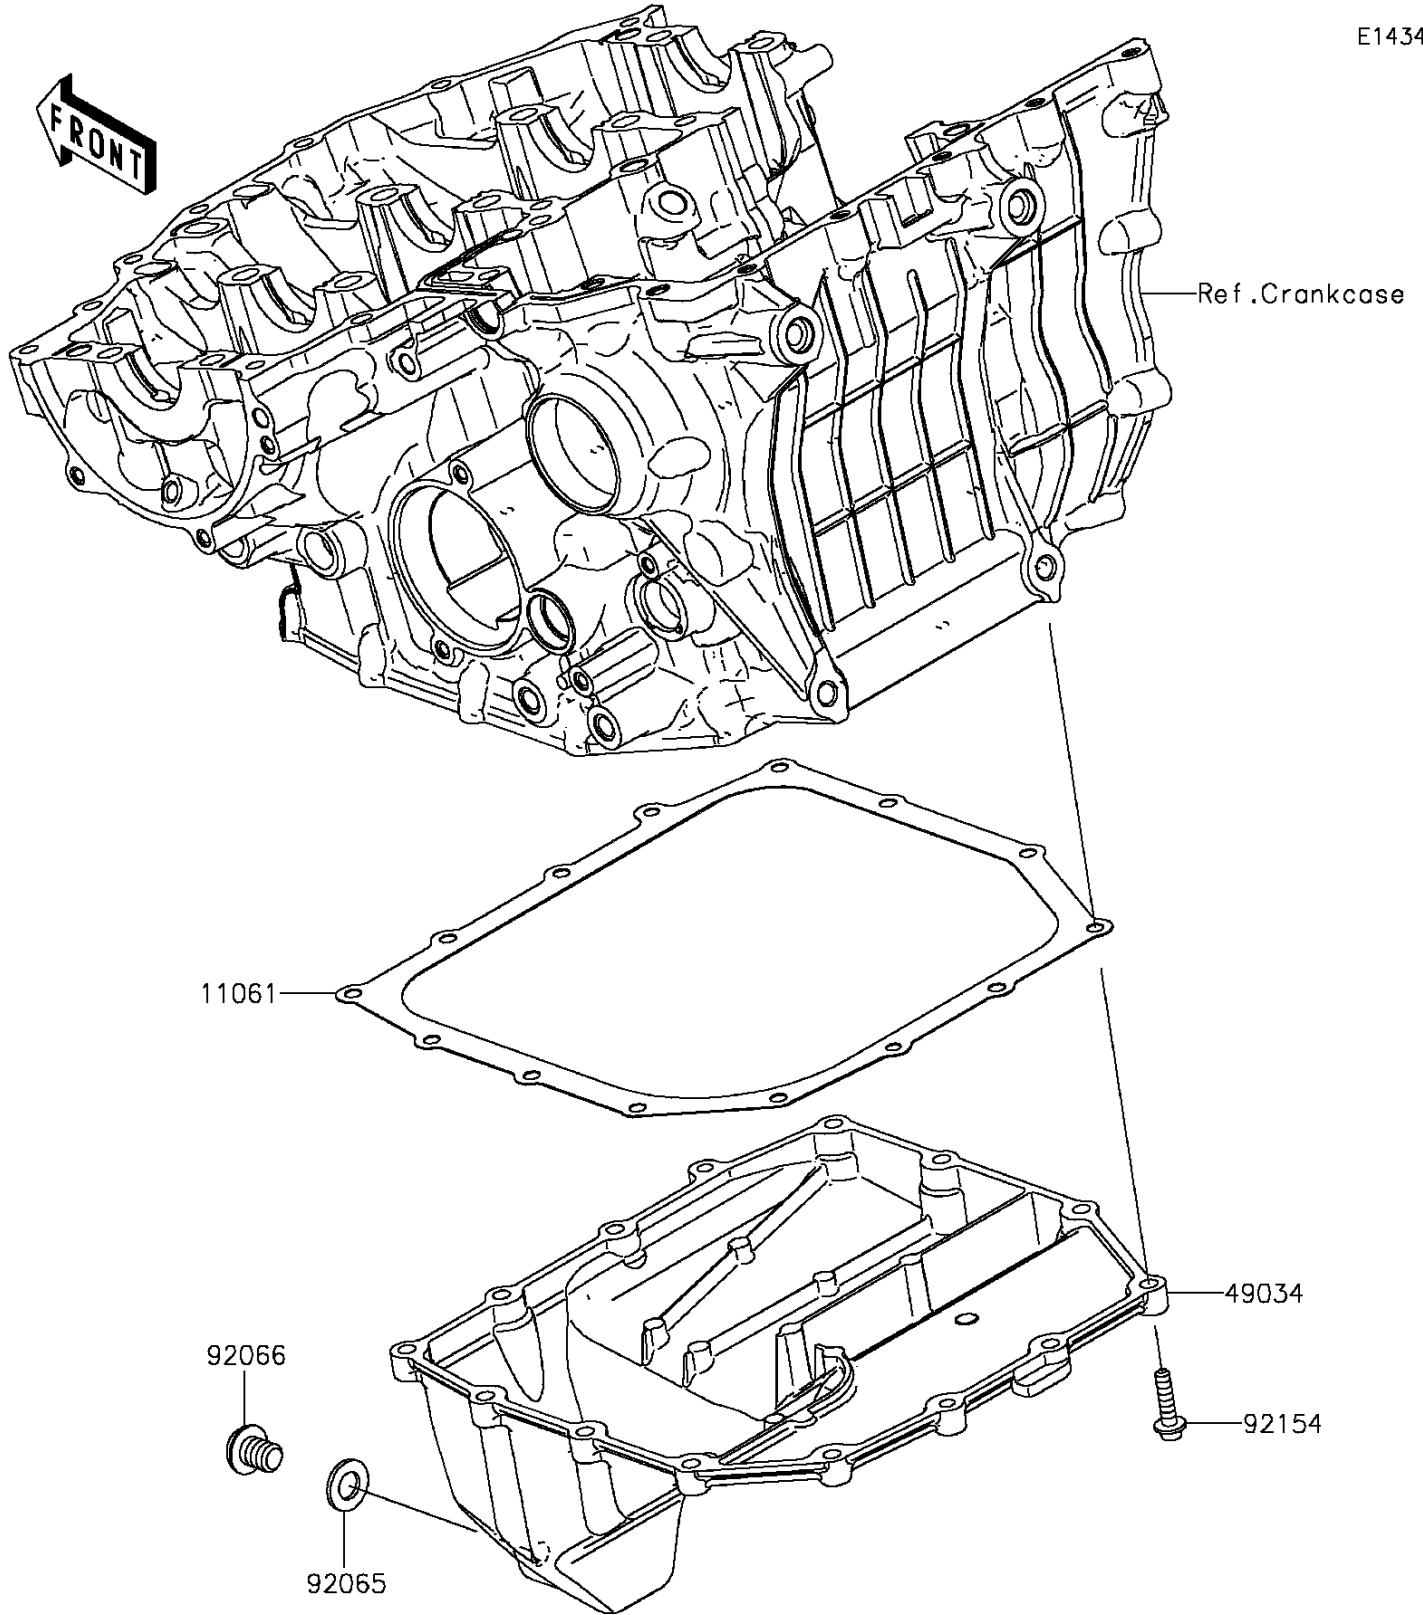

# 2016 Ninja H2R PARTS DIAGRAM

Oil Pan

E1434

### Oil Pan

ITEM NAME	PART NUMBER	QUANTITY
GASKET,OIL PAN (Ref # 11061)	11061-0943	1
PAN-OIL (Ref # 49034)	49034-0560	1
GASKET,12X22X2 (Ref # 92065)	92065-097	1
PLUG,DRAIN (Ref # 92066)	92066-0799	1
BOLT,SOCKET,6X25 (Ref # 92154)	92154-1461	14