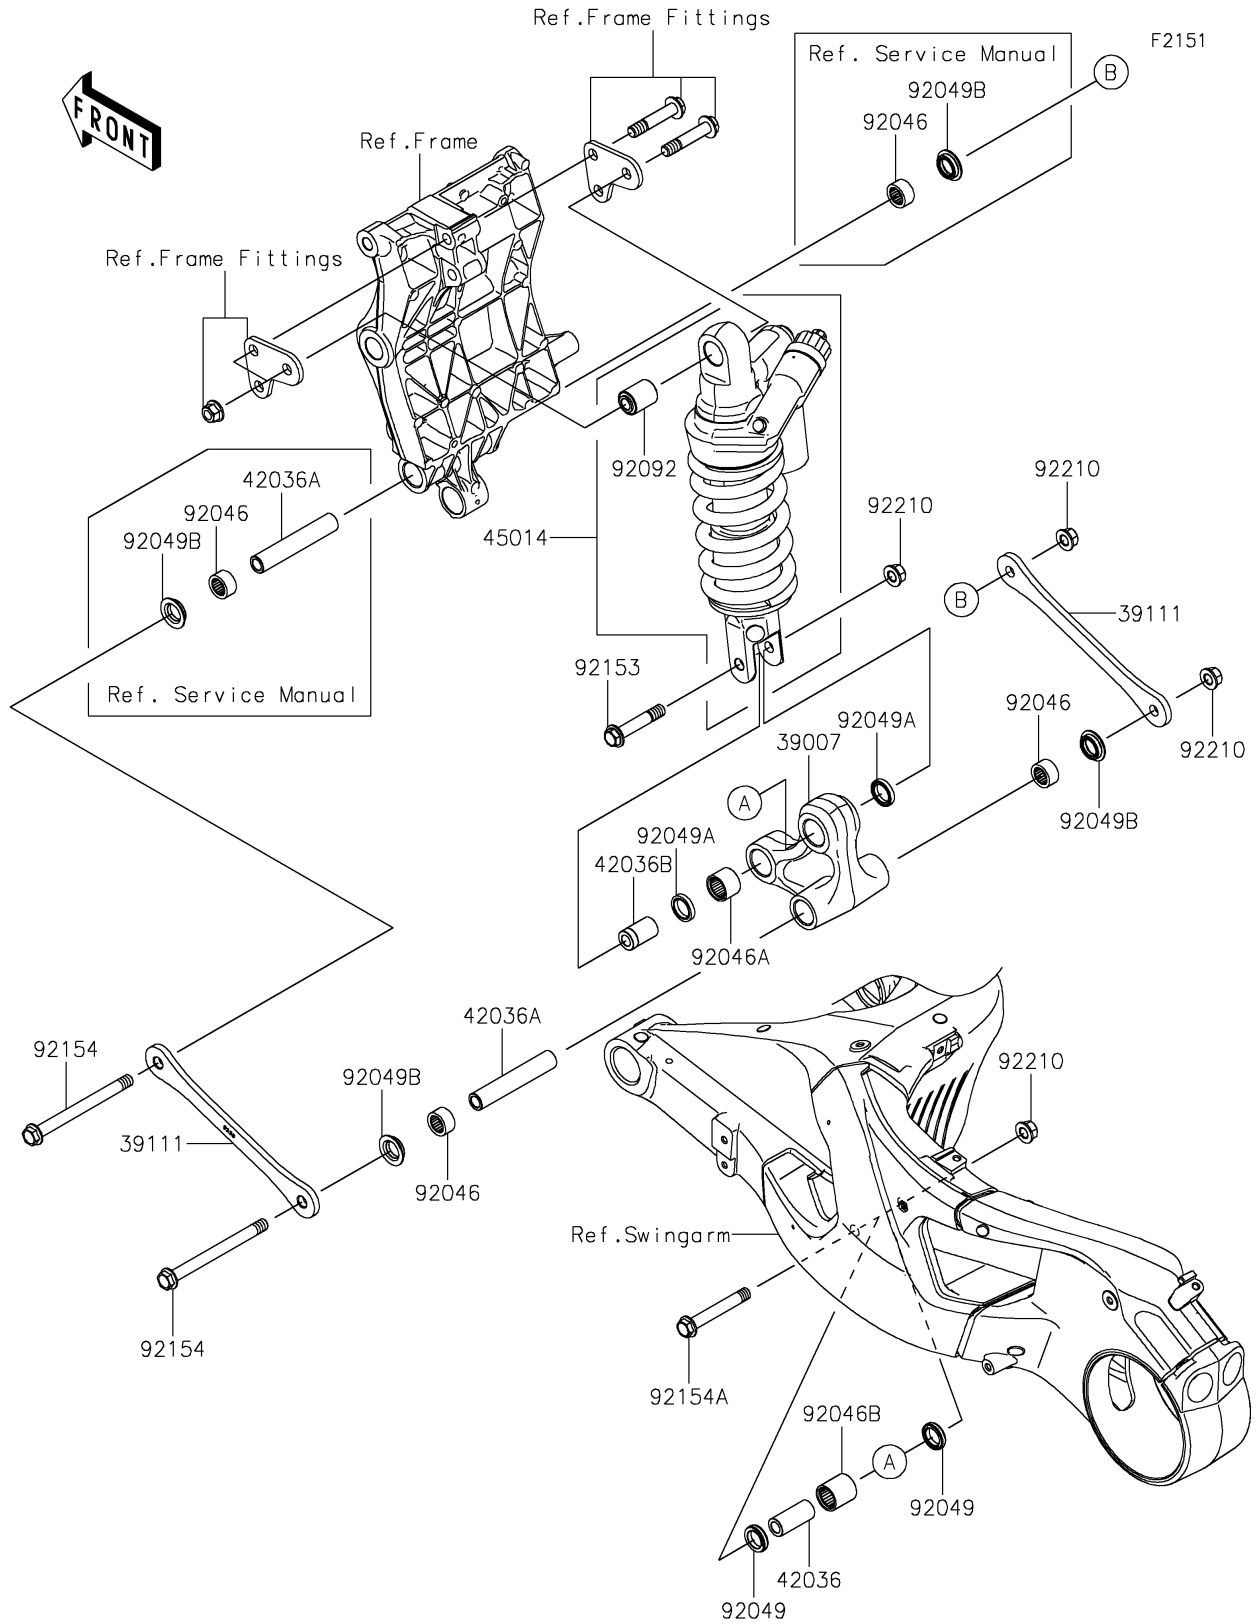

# 2016 Ninja H2R PARTS DIAGRAM

## Suspension/Shock Absorber

## 2016 Ninja H2R PARTS LIST

### Suspension/Shock Absorber

ITEM NAME	PART NUMBER	QUANTITY
ARM-SUSP (Ref # 39007)	39007-0394	1
ROD-TIE,SUSPENSION (Ref # 39111)	39111-0330	2
SLEEVE,10.1X17X39 (Ref # 42036)	42036-0075	1
SLEEVE,10.1X16X90.5 (Ref # 42036A)	42036-0763	2
SLEEVE,10.1X18X30 (Ref # 42036B)	42036-1258	1
SHOCKABSORBER,SPG G.B.GREEN (Ref # 45014)	45014-0513-52B	1
BEARING-NEEDLE,16BM2212 (Ref # 92046)	92046-1192	4
BEARING-NEEDLE,SFYZM182417 (Ref # 92046A)	92046-1272	1
BEARING-NEEDLE,SFYZM172425 (Ref # 92046B)	92046-1273	1
SEAL-OIL,SD0 17 24 5 NS (Ref # 92049)	92049-0158	2
SEAL-OIL,MHA18244 (Ref # 92049A)	92049-1225	2
SEAL-OIL,SD03 16 22 5.7 (Ref # 92049B)	92049-1466	4
BUSHING-RUBBER (Ref # 92092)	92092-0003	1
BOLT,FLANGED,10X55 (Ref # 92153)	92153-1546	1
BOLT,FLANGED,10X114 (Ref # 92154)	92154-1553	2
BOLT,FLANGED,10X70 (Ref # 92154A)	92154-1695	1
NUT,LOCK,FLANGED,10MM (Ref # 92210)	92210-1139	4