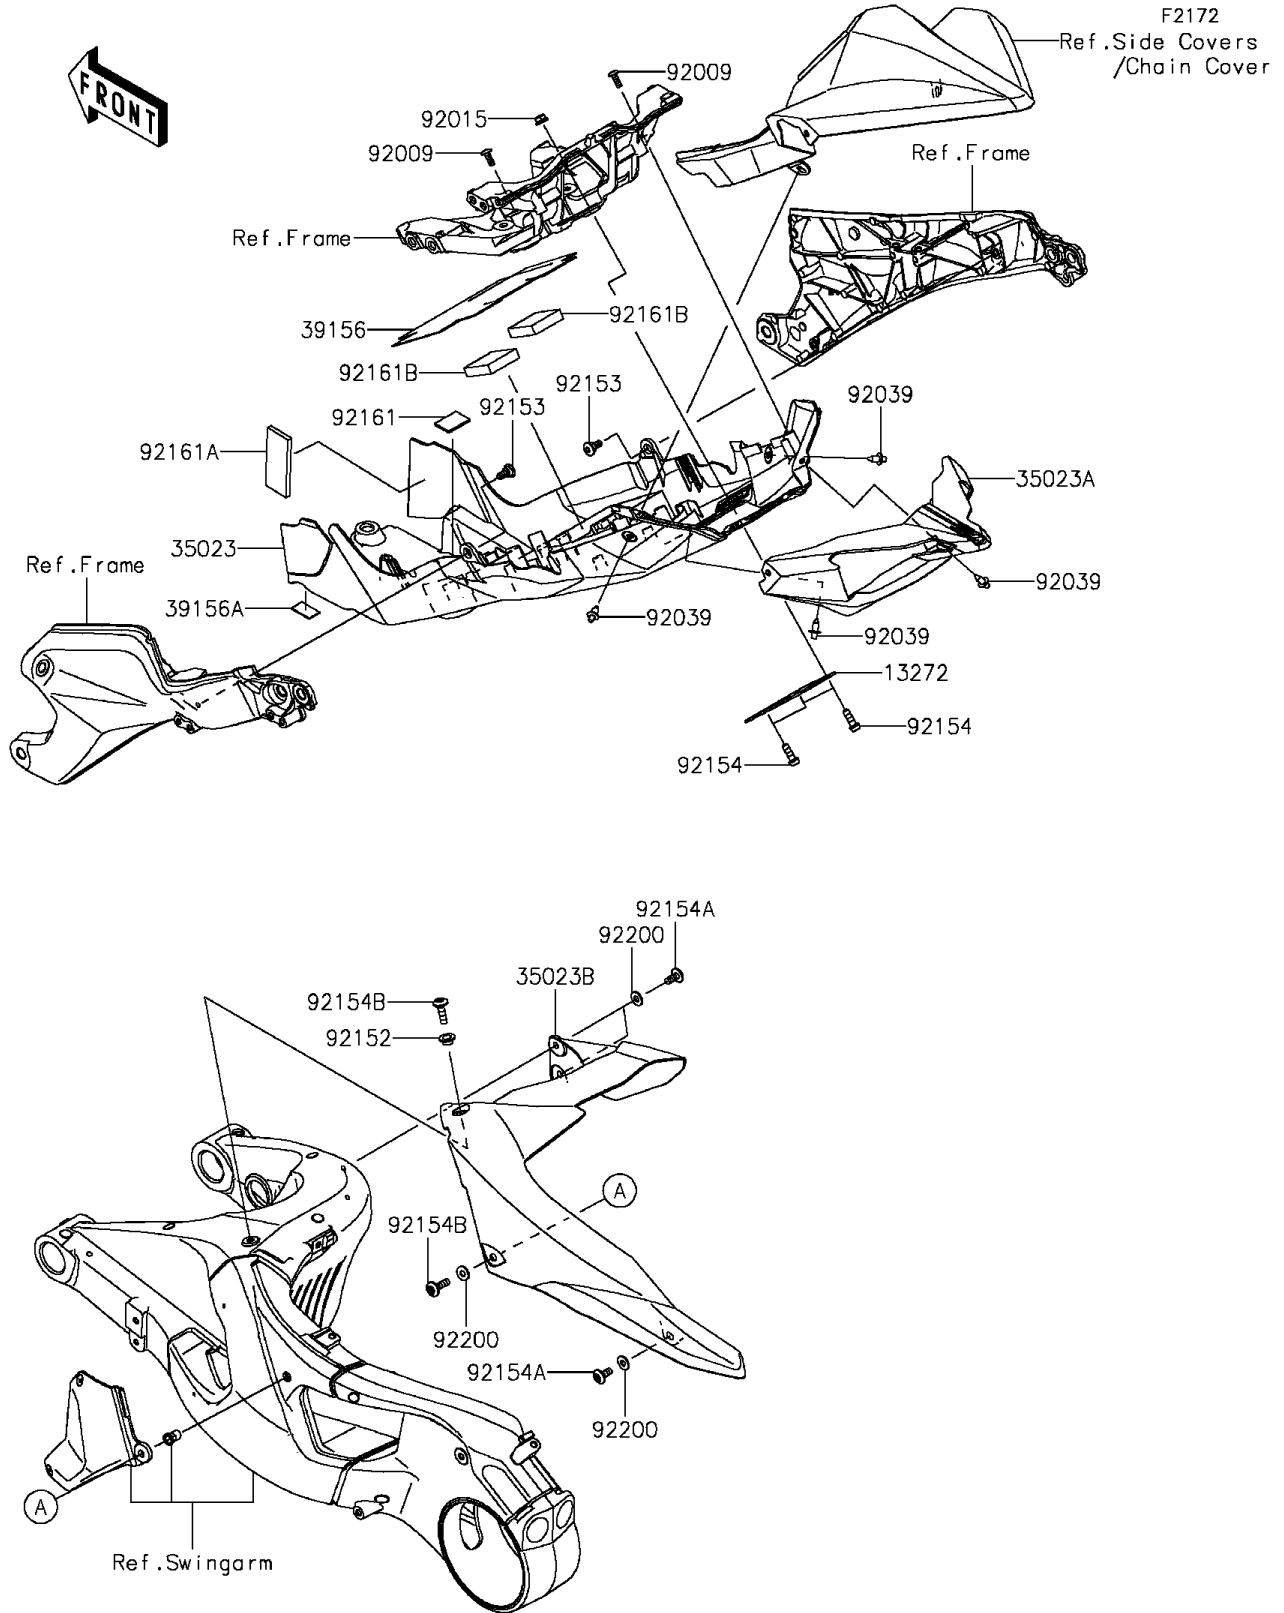

2016 Ninja H2R PARTS DIAGRAM

Rear Fender(s)

2016 Ninja H2R PARTS LIST

Rear Fender(s)

ITEM NAME	PART NUMBER	QUANTITY
PLATE,RR FENDER COVER (Ref # 13272)	13272-1935	1
FENDER-REAR,FR (Ref # 35023)	35023-0397	1
FENDER-REAR,RR (Ref # 35023A)	35023-0398	1
FENDER-REAR (Ref # 35023B)	35023-0399	1
PAD,195X115X1 (Ref # 39156)	39156-1884	1
PAD,15X25X1 (Ref # 39156A)	39156-2119	1
SCREW,TAPPING,5X14 (Ref # 92009)	92009-1197	2
NUT,LOCK,FLANGED,6MM (Ref # 92015)	92015-1603	4
RIVET (Ref # 92039)	92039-0068	4
COLLAR,6.5X10X6.2 (Ref # 92152)	92152-2152	1
BOLT,SOCKET,6MM (Ref # 92153)	92153-1956	2
BOLT,SOCKET,6X18 (Ref # 92154)	92154-1455	4
BOLT,SOCKET,6X14 (Ref # 92154A)	92154-1807	3
BOLT,SOCKET,6X22 (Ref # 92154B)	92154-1810	2
DAMPER,30X20X2 (Ref # 92161)	92161-0833	1
DAMPER,30X70X5 (Ref # 92161A)	92161-1127	1
DAMPER,40X40X10 (Ref # 92161B)	92161-1603	2
WASHER,6.2X15X1.2 (Ref # 92200)	92200-1762	4