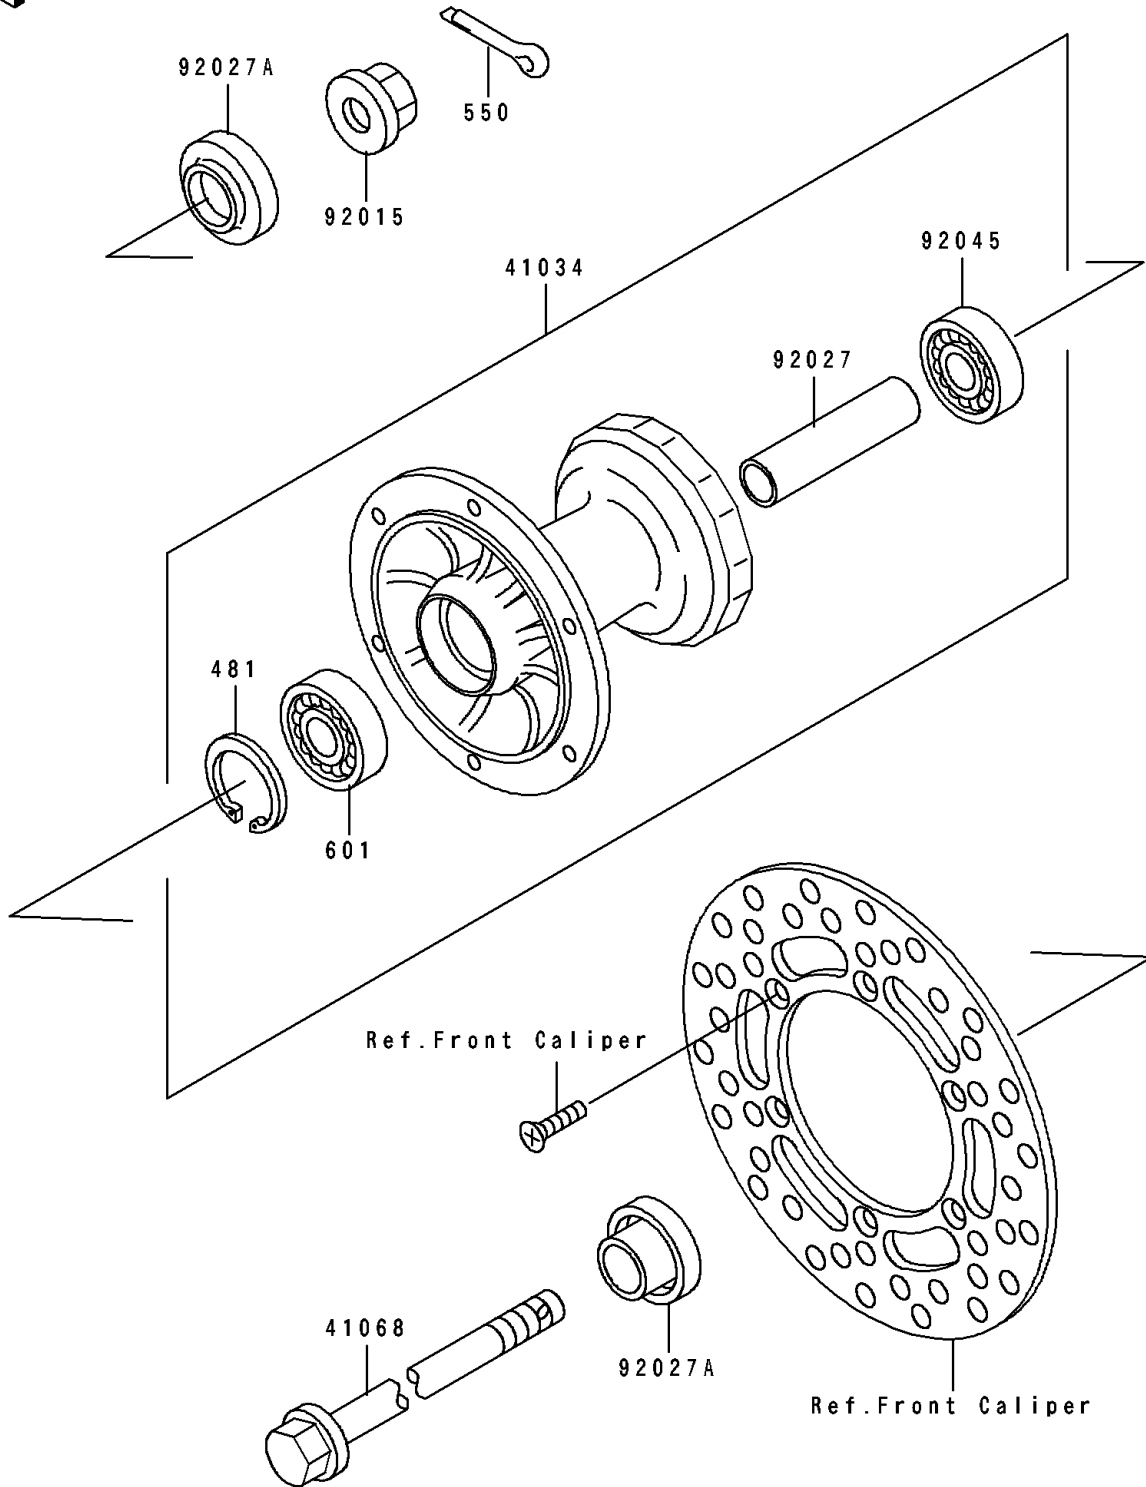

1991 KX80 PARTS DIAGRAM

Front Hub

F2230

1991 KX80 PARTS LIST

Front Hub

ITEM NAME	PART NUMBER	QUANTITY
DRUM-ASSY,FRONT BRAKE (Ref # 41034)	41034-1166	1
AXLE,FR (Ref # 41068)	41068-1301	1
NUT,FLANGED,12MM (Ref # 92015)	92015-1433	1
COLLAR,L=81 (Ref # 92027)	92027-1925	1
COLLAR,L=6 (Ref # 92027A)	92027-1926	2
BEARING-BALL,TMB201LLUC3/2A (Ref # 92045)	92045-1062	1
CIRCLIP-TYPE-C,37MM (Ref # 481)	481J3700	1
PIN-COTTER,2.5X20 (Ref # 550)	550D2520	1
BEARING-BALL,#6201UUC3 (Ref # 601)	601B6301UU	1