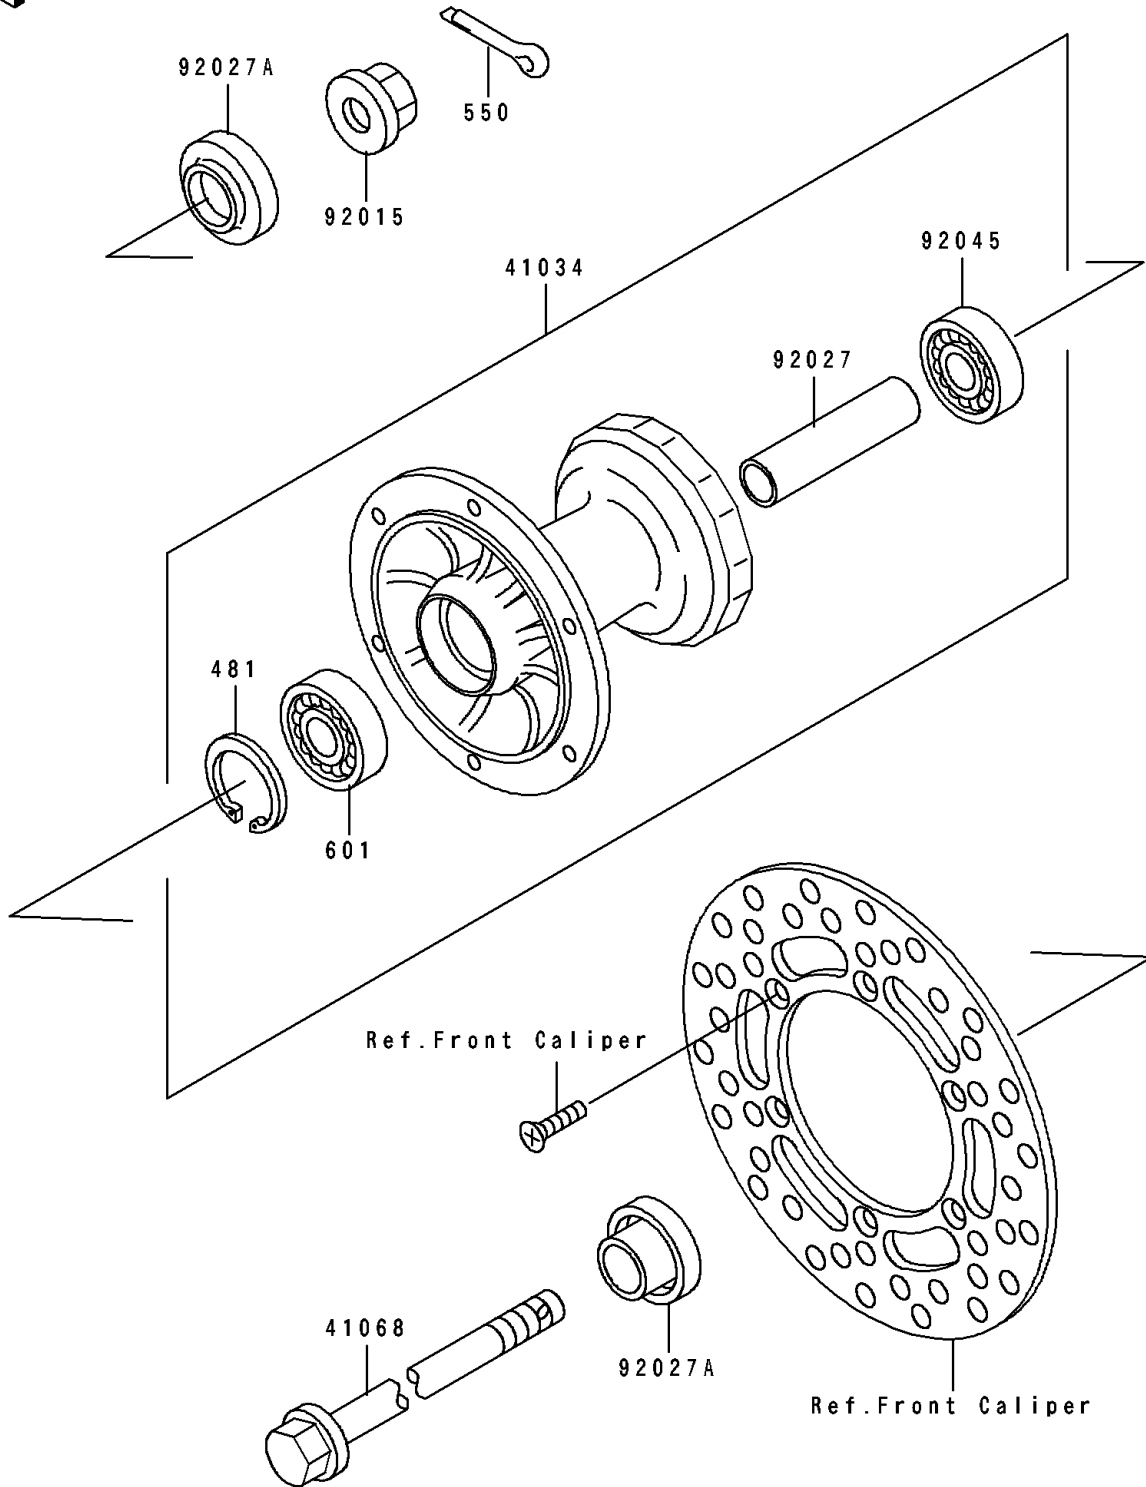

1991 Big Wheel PARTS DIAGRAM

Front Hub

F 2 2 3 0

1991 Big Wheel PARTS LIST

Front Hub

ITEM NAME	PART NUMBER	QUANTITY
DRUM-ASSY,FRONT BRAKE (Ref # 41034)	41034-1166	1
AXLE,FR (Ref # 41068)	41068-1301	1
NUT,FLANGED,12MM (Ref # 92015)	92015-1433	1
COLLAR,L=81 (Ref # 92027)	92027-1925	1
COLLAR,L=6 (Ref # 92027A)	92027-1926	2
BEARING-BALL,TMB201LLUC3/2A (Ref # 92045)	92045-1062	1
CIRCLIP-TYPE-C,37MM (Ref # 481)	481J3700	1
PIN-COTTER,2.5X20 (Ref # 550)	550D2520	1
BEARING-BALL,#6201UUC3 (Ref # 601)	601B6301UU	1