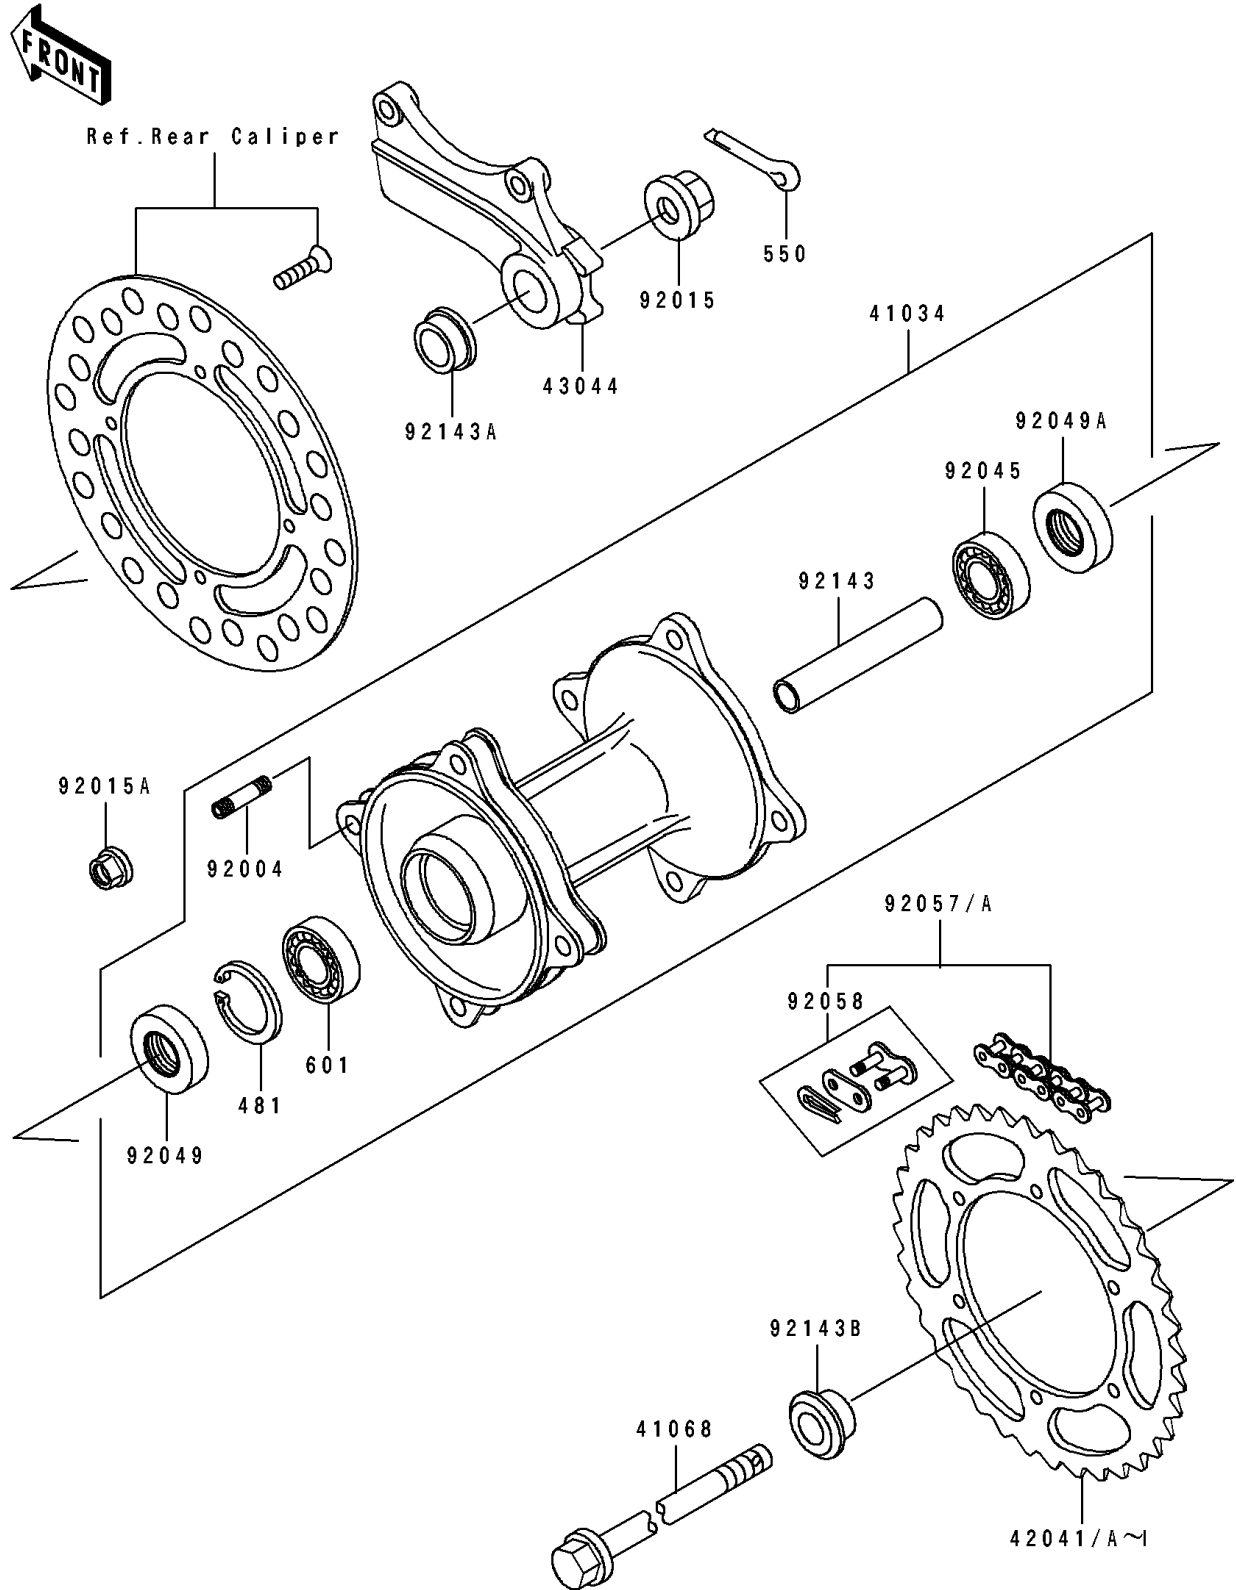

1991 Big Wheel PARTS DIAGRAM

Rear Hub

F 2240

1991 Big Wheel PARTS LIST

Rear Hub

ITEM NAME	PART NUMBER	QUANTITY
DRUM-ASSY,REAR BRAKE (Ref # 41034)	41034-1194	1
AXLE,RR (Ref # 41068)	41068-1302	1
SPROCKET-HUB,54T (Ref # 42041A)	42041-1223	1
SPROCKET-HUB,52T (Ref # 42041F)	42041-1245	1
SPROCKET-HUB,53T (Ref # 42041G)	42041-1246	1
SPROCKET-HUB,55T (Ref # 42041H)	42041-1247	1
SPROCKET-HUB,56T (Ref # 42041I)	42041-1248	1
HOLDER-COMP-CALIPER (Ref # 43044)	43044-1073	1
STUD,8X16 (Ref # 92004)	92004-1183	4
NUT,12MM (Ref # 92015)	92015-1433	1
NUT,FLANGED,LOCK,8MM (Ref # 92015A)	92015-1668	4
BEARING-BALL,TMB201LLUC3/2A (Ref # 92045)	92045-1062	1
SEAL-OIL,DD20377 (Ref # 92049)	92049-1096	1
SEAL-OIL,DC17343.5 (Ref # 92049A)	92049-1290	1
CHAIN,DRIVE,DID420DSX124L (Ref # 92057A)	92057-1315	1
JOINT-CHAIN (Ref # 92058)	92058-1066	1
COLLAR,12.2X17.3X107.5 (Ref # 92143)	92143-1282	1
COLLAR,REAR AXLE,L=12 (Ref # 92143A)	92143-1284	1
COLLAR,REAR AXLE,L=14.5 (Ref # 92143B)	92143-1286	1
CIRCLIP-TYPE-C,37MM (Ref # 481)	481J3700	1
PIN-COTTER,2.5X20 (Ref # 550)	550D2520	1
BEARING-BALL,#6201UUC3 (Ref # 601)	601B6301UU	1