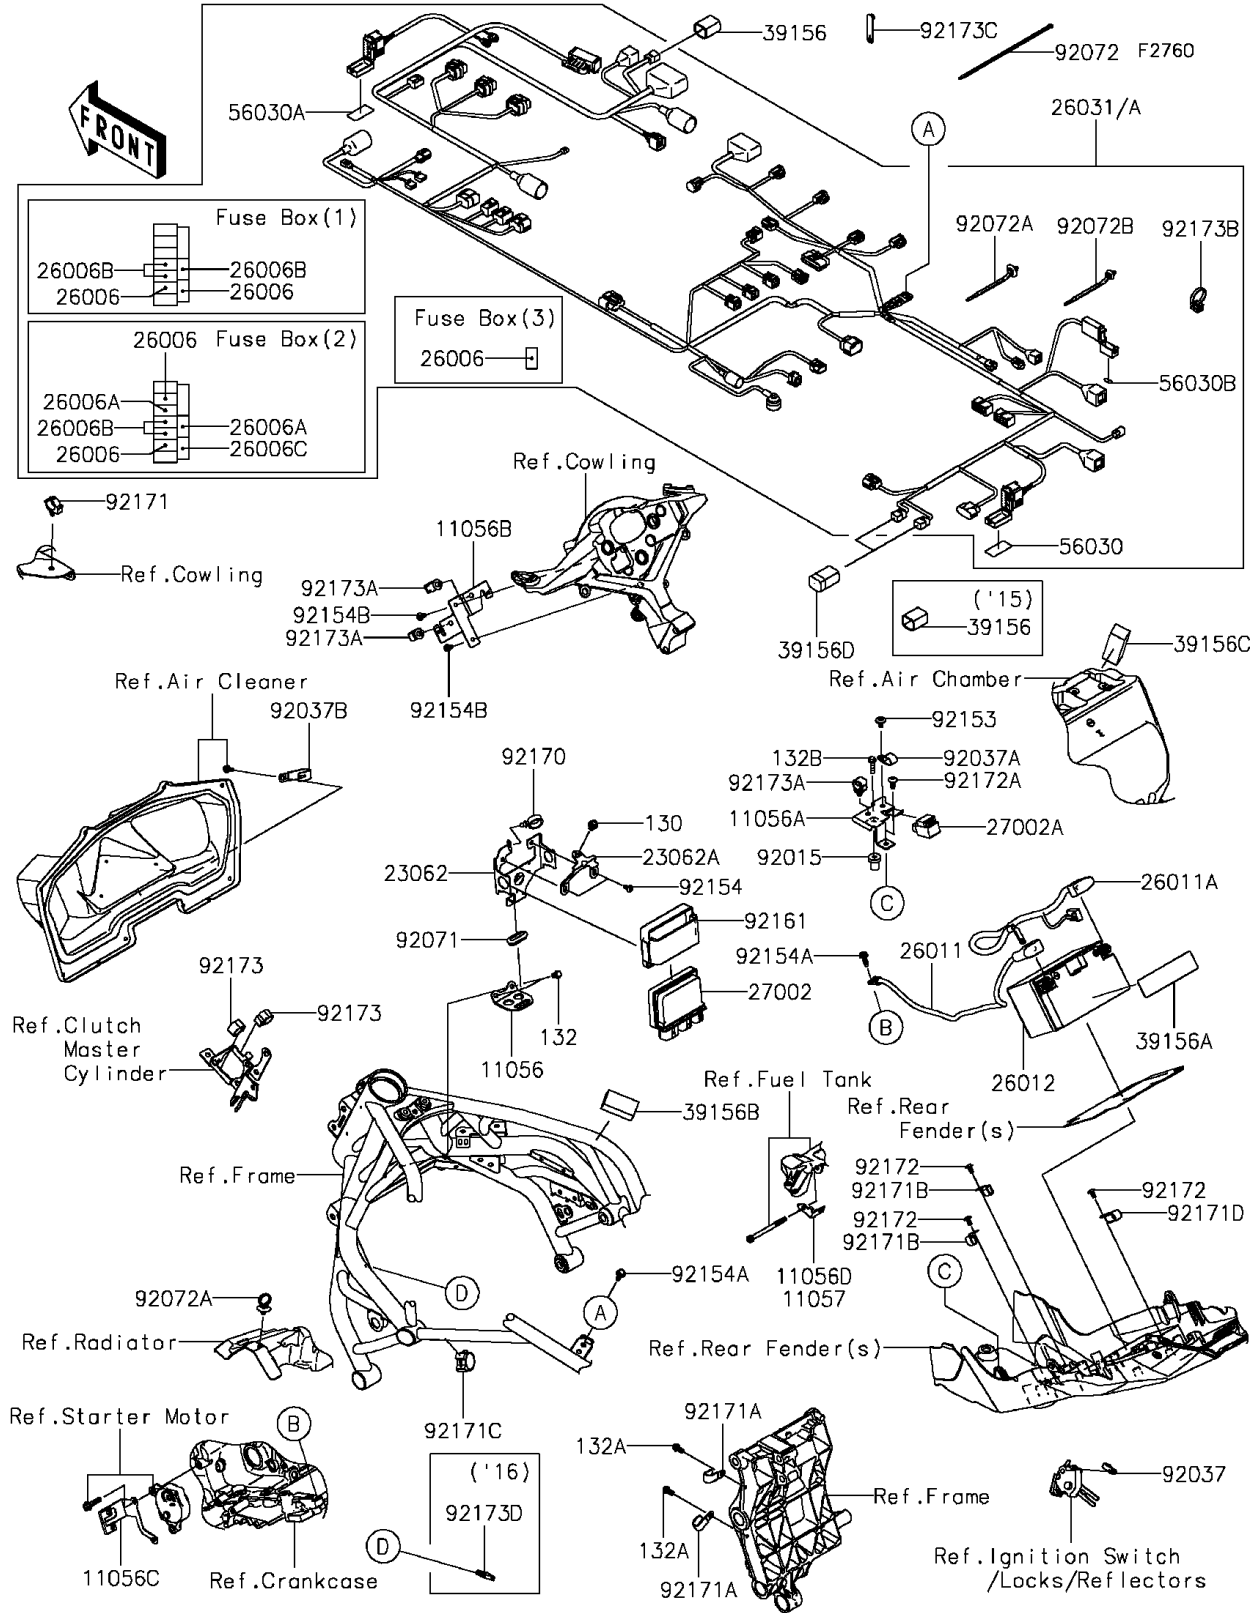

2016 Ninja H2R PARTS DIAGRAM

Chassis Electrical Equipment

2016 Ninja H2R PARTS LIST

Chassis Electrical Equipment

ITEM NAME

PART NUMBER

QUANTITY
