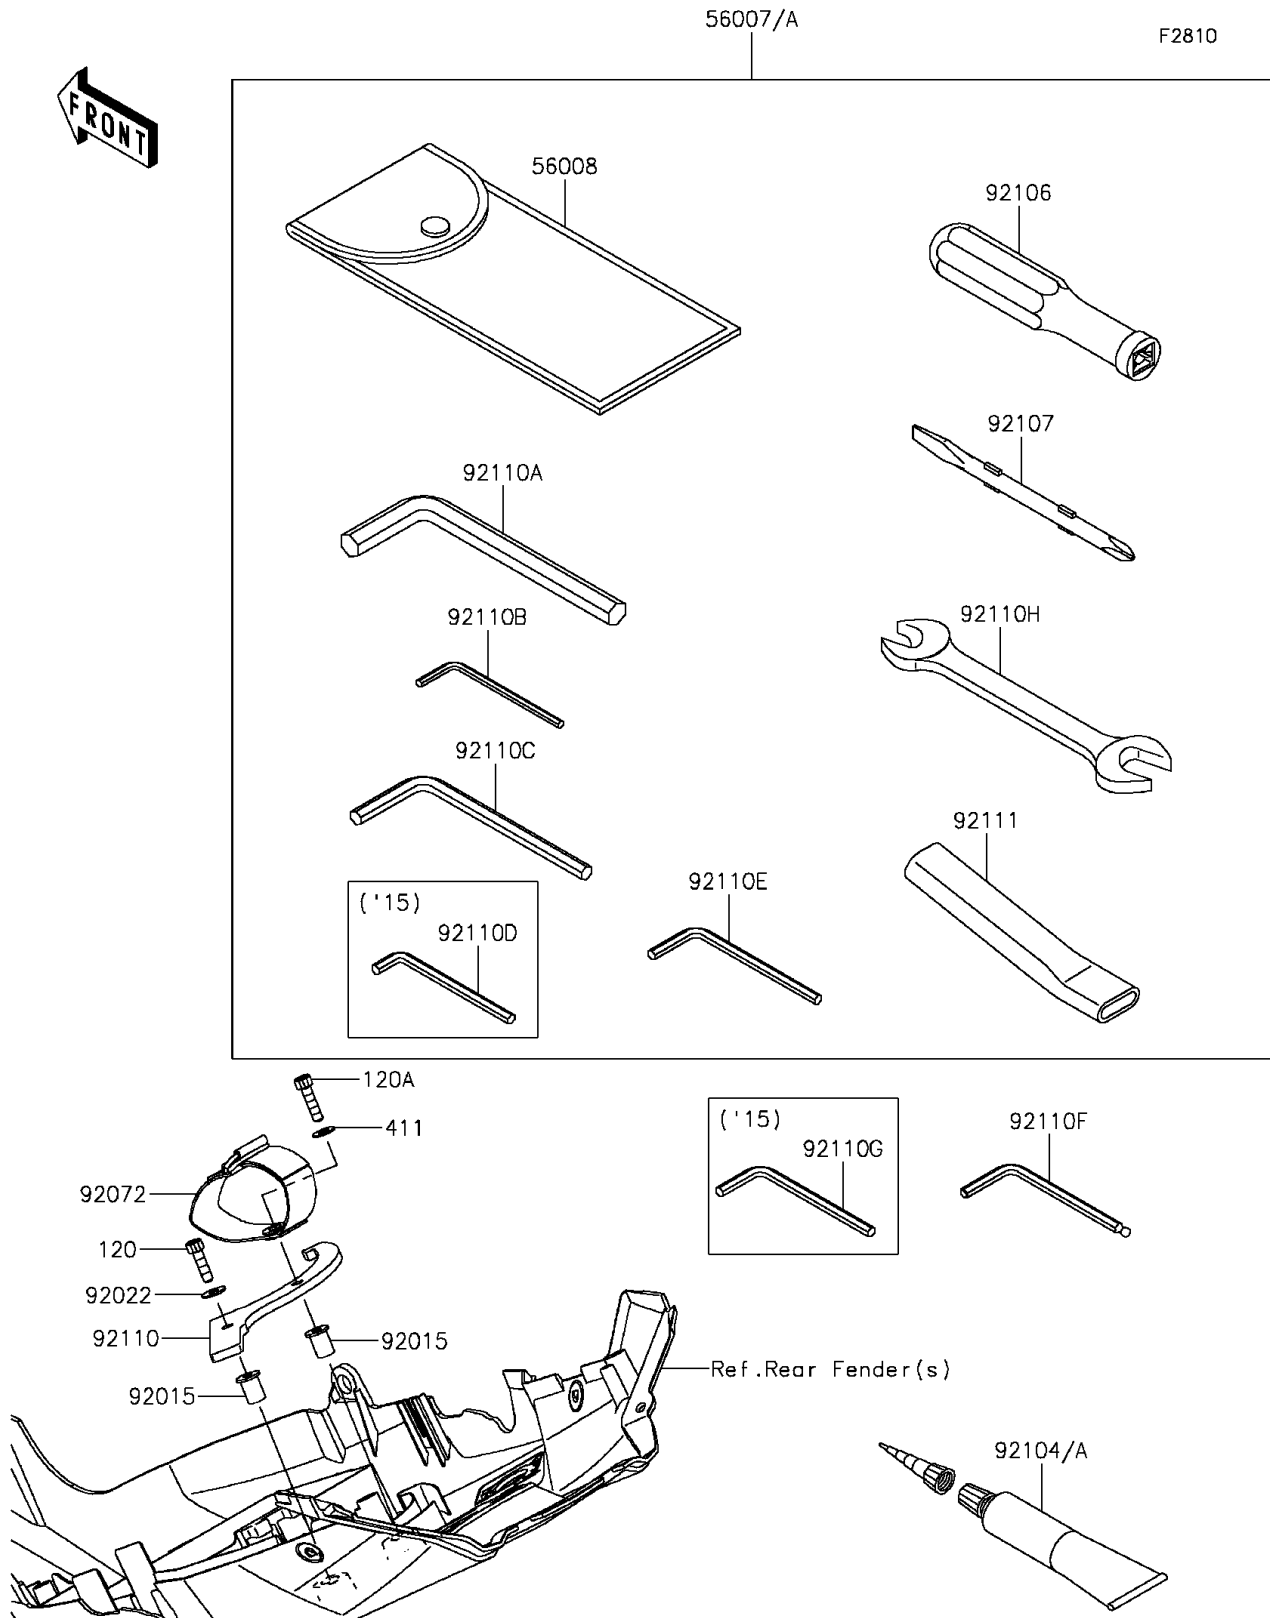

2016 Ninja H2R PARTS DIAGRAM

Owner's Tools

2016 Ninja H2R PARTS LIST

Owner's Tools

ITEM NAME	PART NUMBER	QUANTITY
TOOL-KIT (Ref # 56007)	56007-0134	1
TOOL-KIT (Ref # 56007A)	56007-0137	1
BAG,TOOL (Ref # 56008)	56008-006	1
NUT,WELL,5MM (Ref # 92015)	92015-1757	2
WASHER,5.2X13X1 (Ref # 92022)	92022-1380	1
BAND,TOOL CASE (Ref # 92072)	92072-1219	1
GASKET-LIQUID,TB1211F,CLEAR (Ref # 92104)	92104-0004	1
GASKET-LIQUID,TB1216B,BLACK (Ref # 92104A)	92104-1064	1
GRIP-SCREW DRIVER (Ref # 92106)	92106-1001	1
TOOL-DRIVER,#2PHILLIPS&SLOT (Ref # 92107)	92107-1052	1
TOOL-WRENCH,HOOK,R61.5 (Ref # 92110)	92110-0588	1
TOOL-WRENCH,ALLEN,10MM (Ref # 92110A)	92110-0589	1
TOOL-WRENCH,ALLEN,3MM (Ref # 92110B)	92110-0594	1
TOOL-WRENCH,ALLEN,6MM (Ref # 92110C)	92110-0596	1
TOOL-WRENCH,ALLEN,5MM (Ref # 92110D)	92110-0600	1
TOOL-WRENCH,ALLEN,4MM (Ref # 92110E)	92110-0602	1
TOOL-WRENCH,ALLEN,5MM (Ref # 92110F)	92110-0608	1
TOOL-WRENCH,ALLEN,5MM (Ref # 92110G)	92110-1015	1
TOOL-WRENCH,OPEN END,14X17 (Ref # 92110H)	92110-1166	1
TOOL-BAR,EXTENSION (Ref # 92111)	92111-0009	1
BOLT-SOCKET,5X18 (Ref # 120)	120CB0518	1
BOLT-SOCKET,5X20 (Ref # 120A)	120CB0520	1
WASHER-PLAIN,5MM (Ref # 411)	411AB0500	1