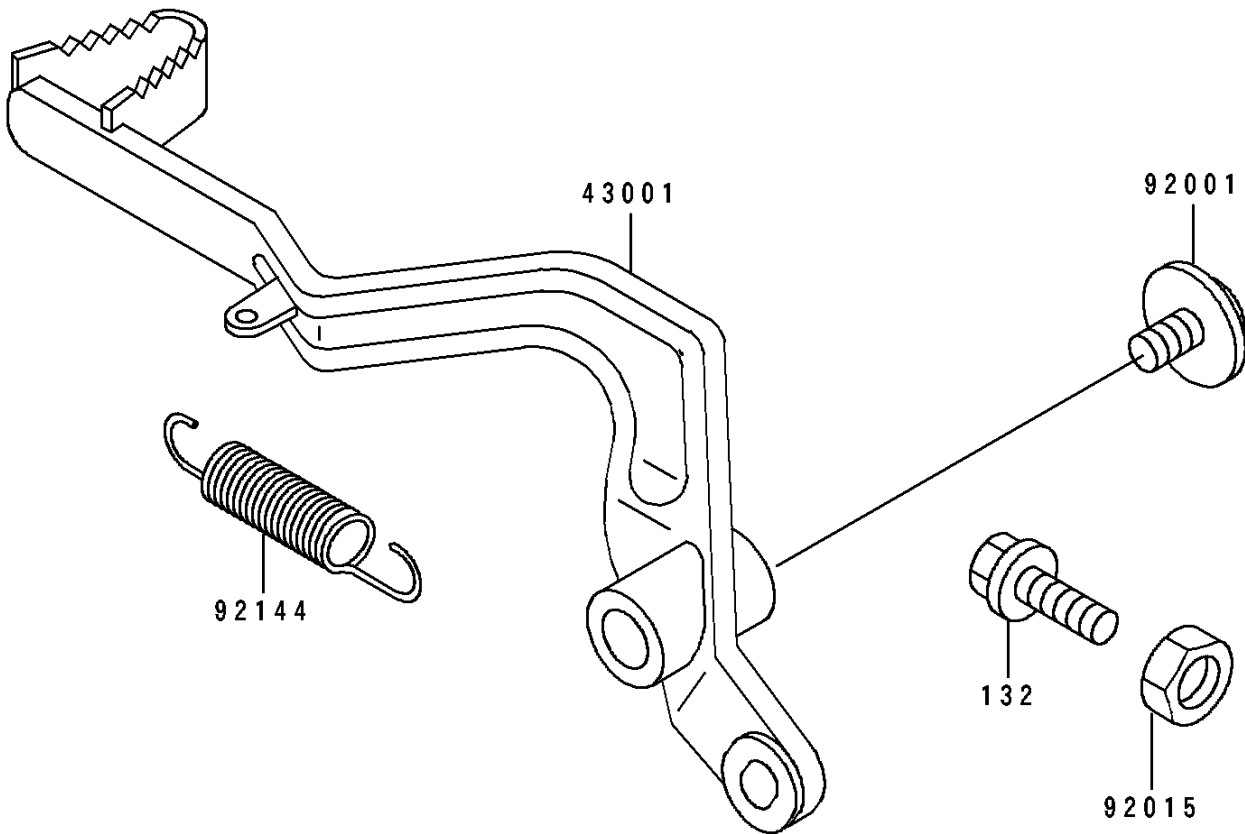

1991 Big Wheel PARTS DIAGRAM

Brake Pedal

F2260

1991 Big Wheel PARTS LIST

Brake Pedal

ITEM NAME	PART NUMBER	QUANTITY
LEVER-BRAKE,PEDAL (Ref # 43001)	43001-1287	1
BOLT,FLANGED,6X10 (Ref # 92001)	92001-1034	1
NUT,6MM (Ref # 92015)	92015-1391	1
SPRING,BRAKE PEDAL RETURN (Ref # 92144)	92144-1047	1
BOLT-FLANGED-SMALL (Ref # 132)	132G0620	1