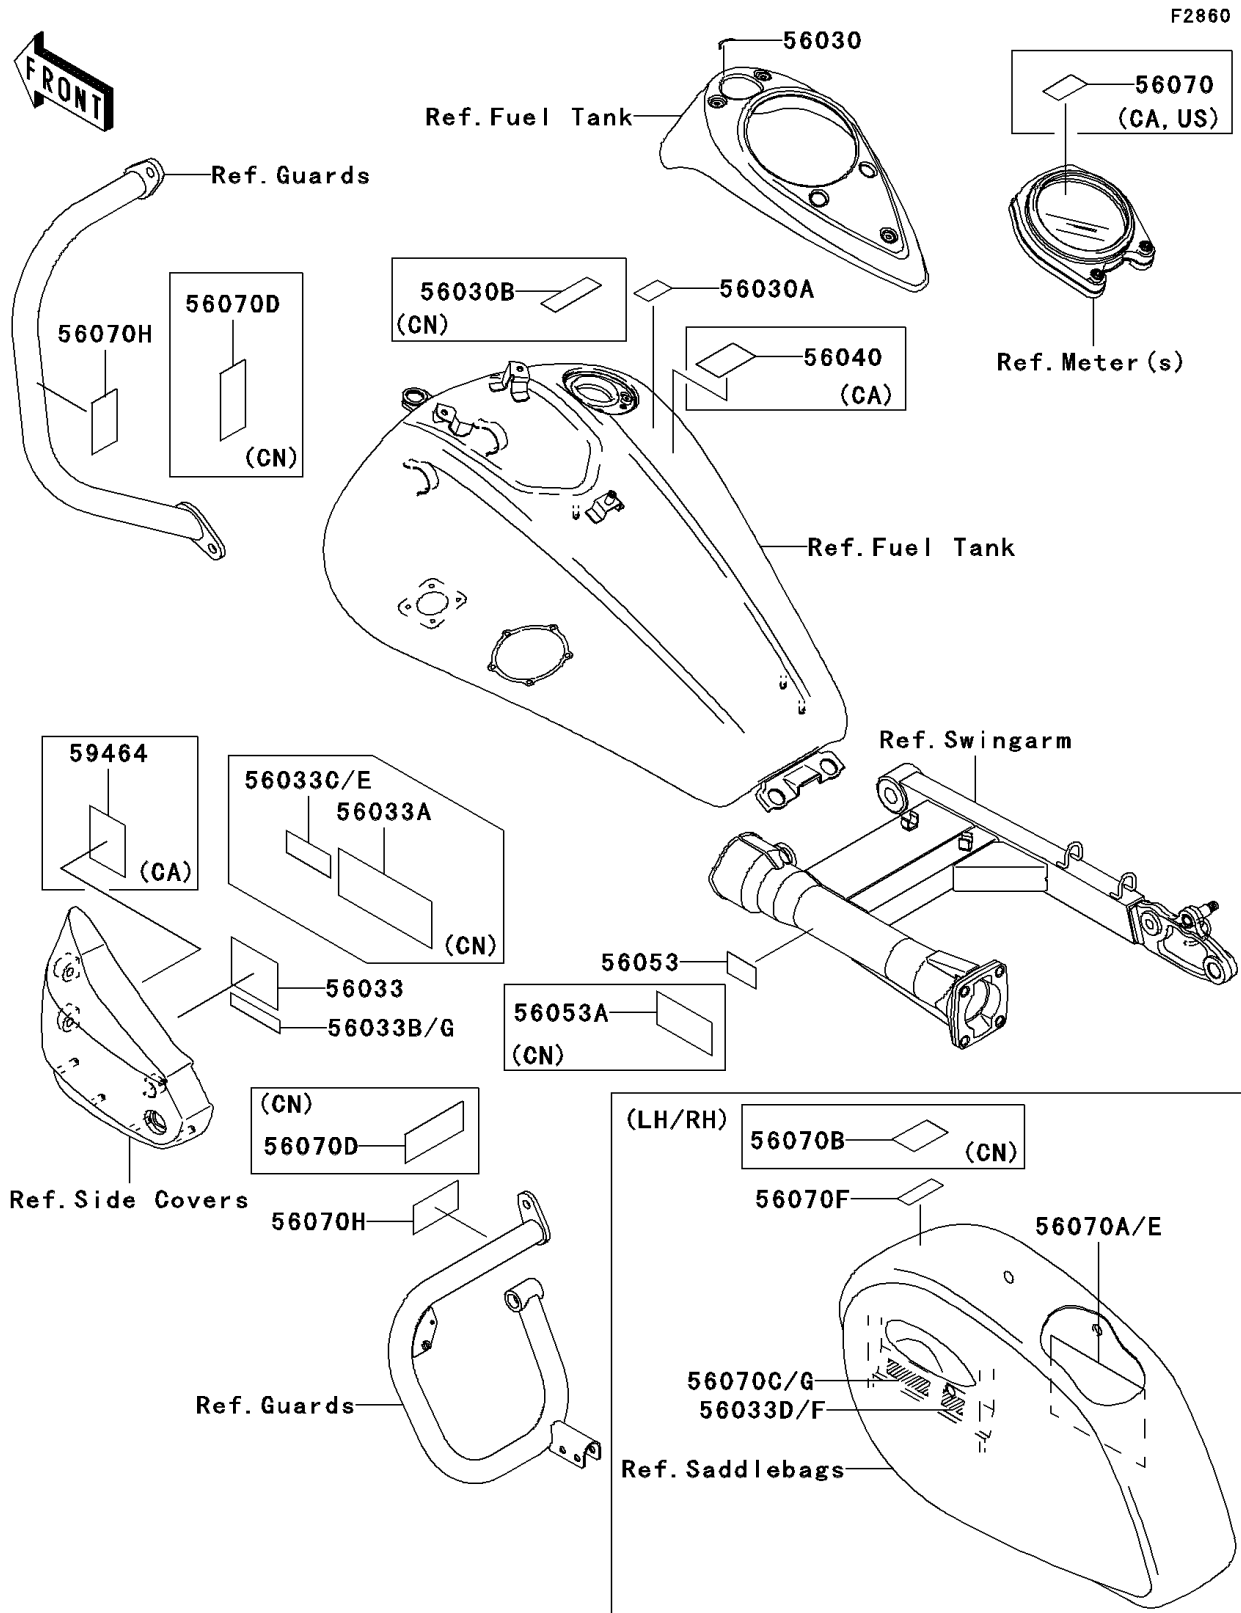

2006 Vulcan 1600 Nomad PARTS DIAGRAM

Labels

2006 Vulcan 1600 Nomad PARTS LIST

Labels

ITEM NAME	PART NUMBER	QUANTITY
LABEL,IGNITION (Ref # 56030)	56030-0013	1
LABEL,GASOLINE (Ref # 56030A)	56030-1177	1
LABEL,GASOLINE (Ref # 56030B)	56030-1178	1
LABEL-MANUAL,DAILY SAFETY (Ref # 56033)	56033-0068	1
LABEL-MANUAL,DAILY SAFETY (Ref # 56033A)	56033-0069	1
LABEL-MANUAL,SIDE BAG (Ref # 56033D)	56033-1132	2
LABEL-MANUAL,OIL&OIL FILTER (Ref # 56033E)	56033-1262	1
LABEL-MANUAL,SIDE BAG (Ref # 56033F)	56033-1330	2
LABEL-MANUAL,OIL&OIL FILTER (Ref # 56033G)	56033-1331	1
LABEL-WARNING,EVAPO (Ref # 56040)	56040-1121	1
LABEL-SPECIFICATION,TIRE&LOAD (Ref # 56053)	56053-0089	1
LABEL-SPECIFICATION,TIRE&LOAD (Ref # 56053A)	56053-0090	1
LABEL-WARNING,BREAK IN COUTION (Ref # 56070)	56070-0008	1
LABEL-WARNING,SIDE BAG (Ref # 56070A)	56070-1150	2
LABEL-WARNING,SIDE BAG (Ref # 56070B)	56070-1154	2
LABEL-WARNING,SIDE BAG (Ref # 56070C)	56070-1155	2
LABEL-WARNING,SIDE BAG GUARD (Ref # 56070D)	56070-1180	2
LABEL-WARNING,SIDE BAG (Ref # 56070E)	56070-1282	2
LABEL-WARNING,SIDE BAG (Ref # 56070F)	56070-1283	2
LABEL-WARNING,SIDE BAG (Ref # 56070G)	56070-1284	2
LABEL-WARNING,SIDE BAG GUARD (Ref # 56070H)	56070-1285	2
LABEL-CERTIFICATION,EVAPO ROUT (Ref # 59464)	59464-0043	1