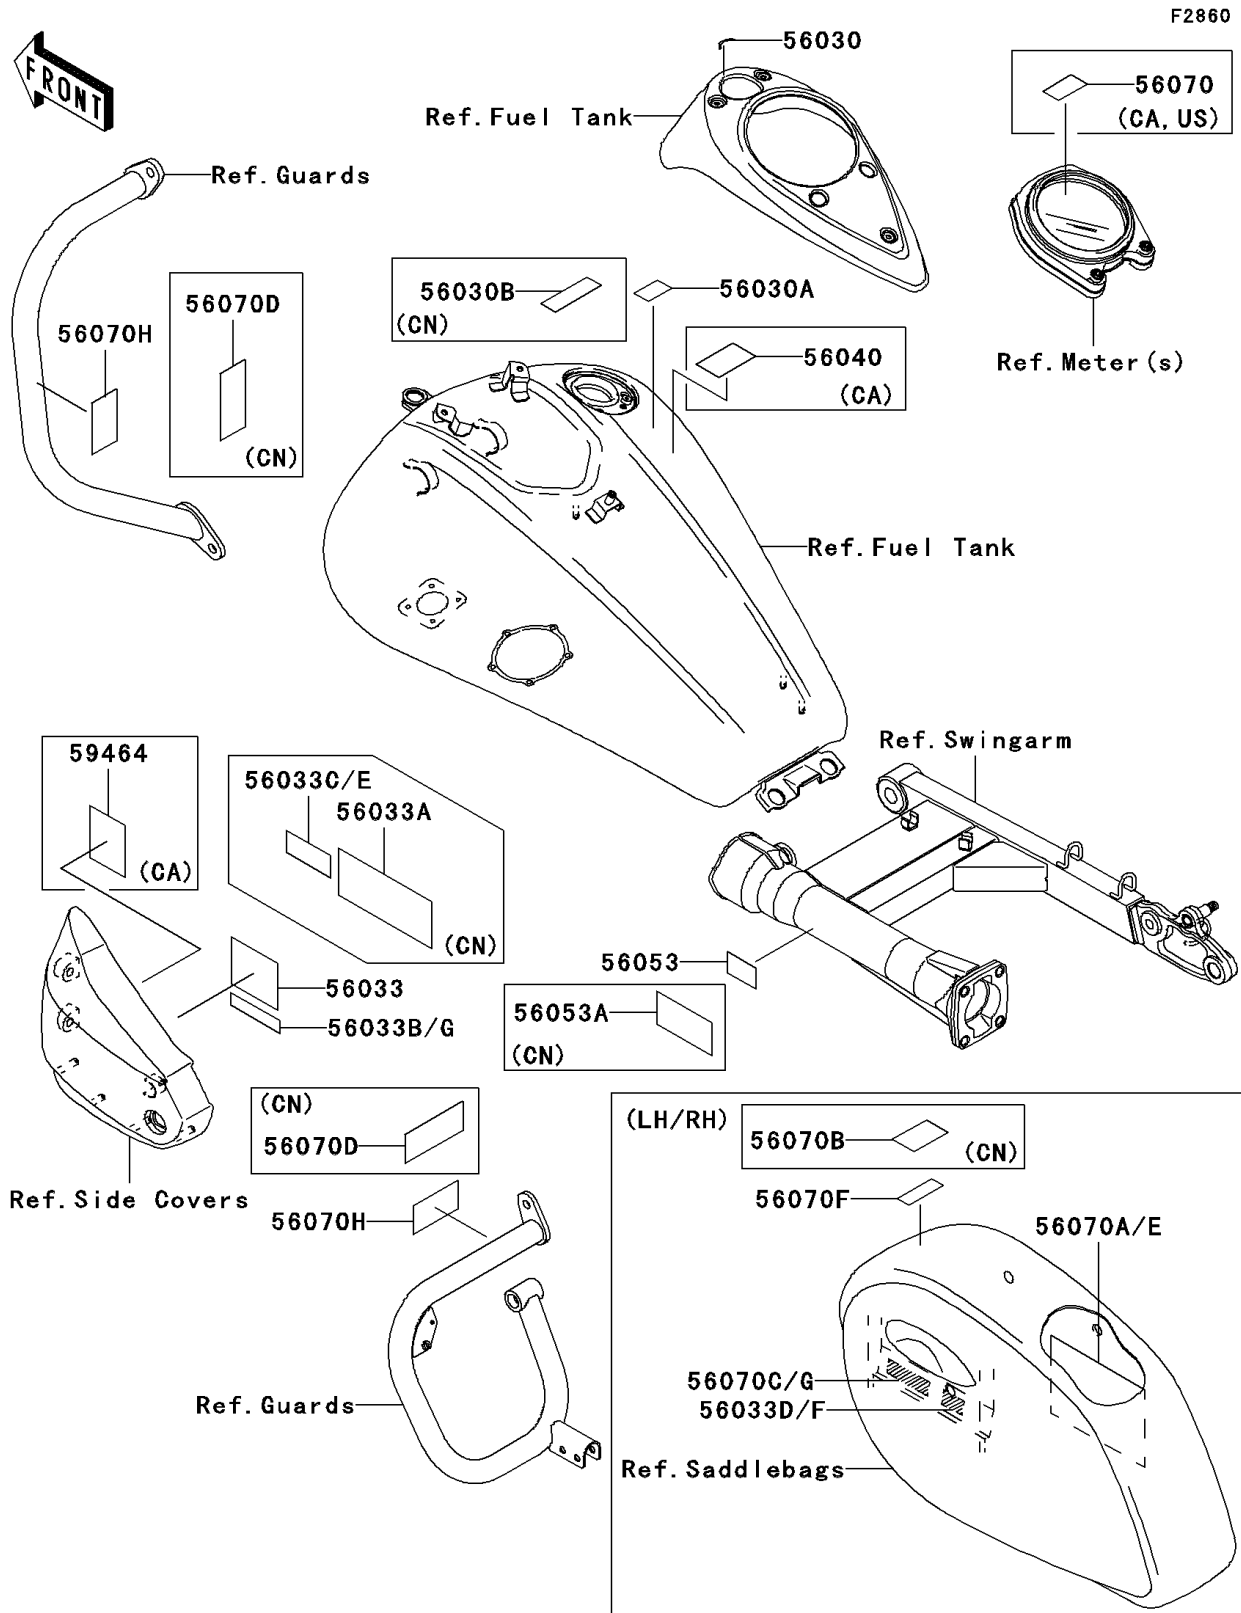

2007 Vulcan 1600 Nomad PARTS DIAGRAM

Labels

2007 Vulcan 1600 Nomad PARTS LIST

Labels

ITEM NAME	PART NUMBER	QUANTITY
LABEL,IGNITION (Ref # 56030)	56030-0013	1
LABEL,GASOLINE (Ref # 56030A)	56030-1177	1
LABEL,GASOLINE (Ref # 56030B)	56030-1178	1
LABEL-MANUAL,DAILY SAFETY (Ref # 56033)	56033-0068	1
LABEL-MANUAL,DAILY SAFETY (Ref # 56033A)	56033-0069	1
LABEL-MANUAL,OIL&OIL FILTER (Ref # 56033B)	56033-0164	1
LABEL-MANUAL,OIL&OIL FILTER (Ref # 56033C)	56033-0165	1
LABEL-MANUAL,SIDE BAG (Ref # 56033D)	56033-1132	2
LABEL-MANUAL,SIDE BAG (Ref # 56033F)	56033-1330	2
LABEL-WARNING,EVAPO (Ref # 56040)	56040-1121	1
LABEL-SPECIFICATION,TIRE&LOAD (Ref # 56053)	56053-0089	1
LABEL-SPECIFICATION,TIRE&LOAD (Ref # 56053A)	56053-0090	1
LABEL-WARNING,BREAK IN COUTION (Ref # 56070)	56070-0008	1
LABEL-WARNING,SIDE BAG (Ref # 56070A)	56070-1150	2
LABEL-WARNING,SIDE BAG (Ref # 56070B)	56070-1154	2
LABEL-WARNING,SIDE BAG (Ref # 56070C)	56070-1155	2
LABEL-WARNING,SIDE BAG GUARD (Ref # 56070D)	56070-1180	2
LABEL-WARNING,SIDE BAG (Ref # 56070E)	56070-1282	2
LABEL-WARNING,SIDE BAG (Ref # 56070F)	56070-1283	2
LABEL-WARNING,SIDE BAG (Ref # 56070G)	56070-1284	2
LABEL-WARNING,SIDE BAG GUARD (Ref # 56070H)	56070-1285	2
LABEL-CERTIFICATION,EVAPO ROUT (Ref # 59464)	59464-0043	1