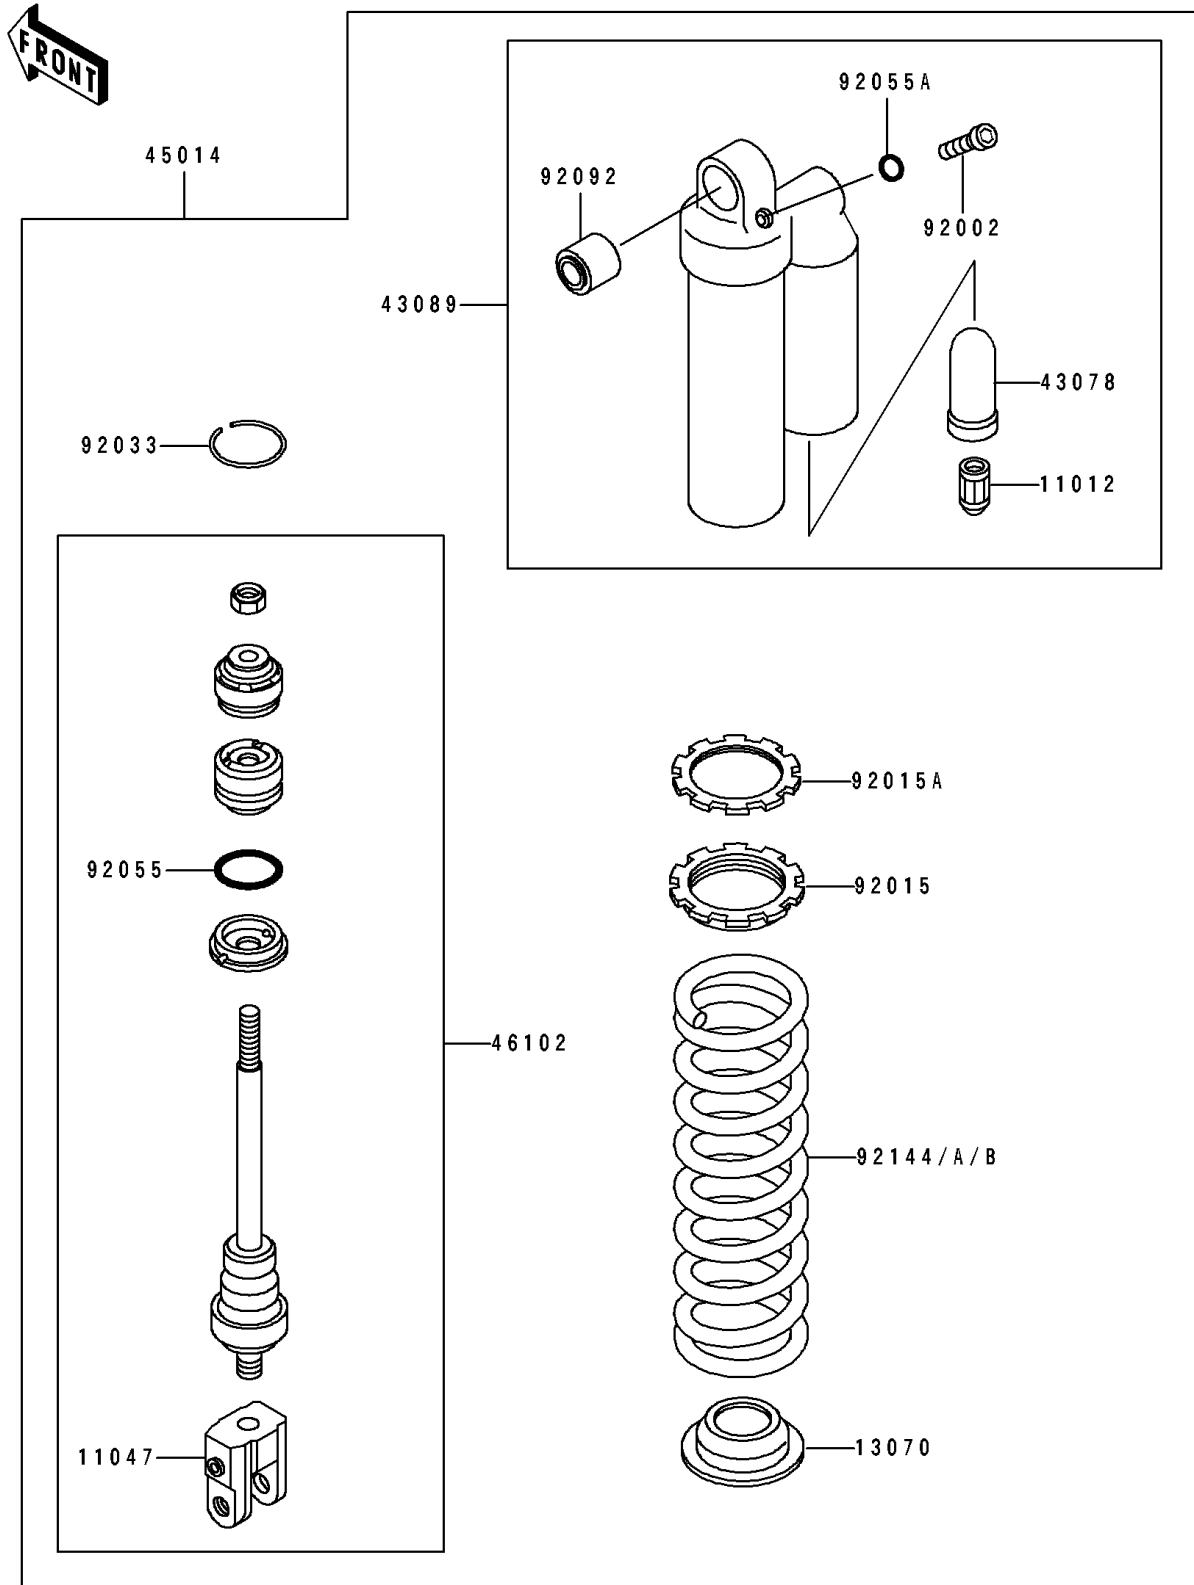

# 1991 Big Wheel PARTS DIAGRAM

Shock Absorber

F2280

# 1991 Big Wheel PARTS LIST

Shock Absorber

ITEM NAME	PART NUMBER	QUANTITY
-----------	-------------	----------