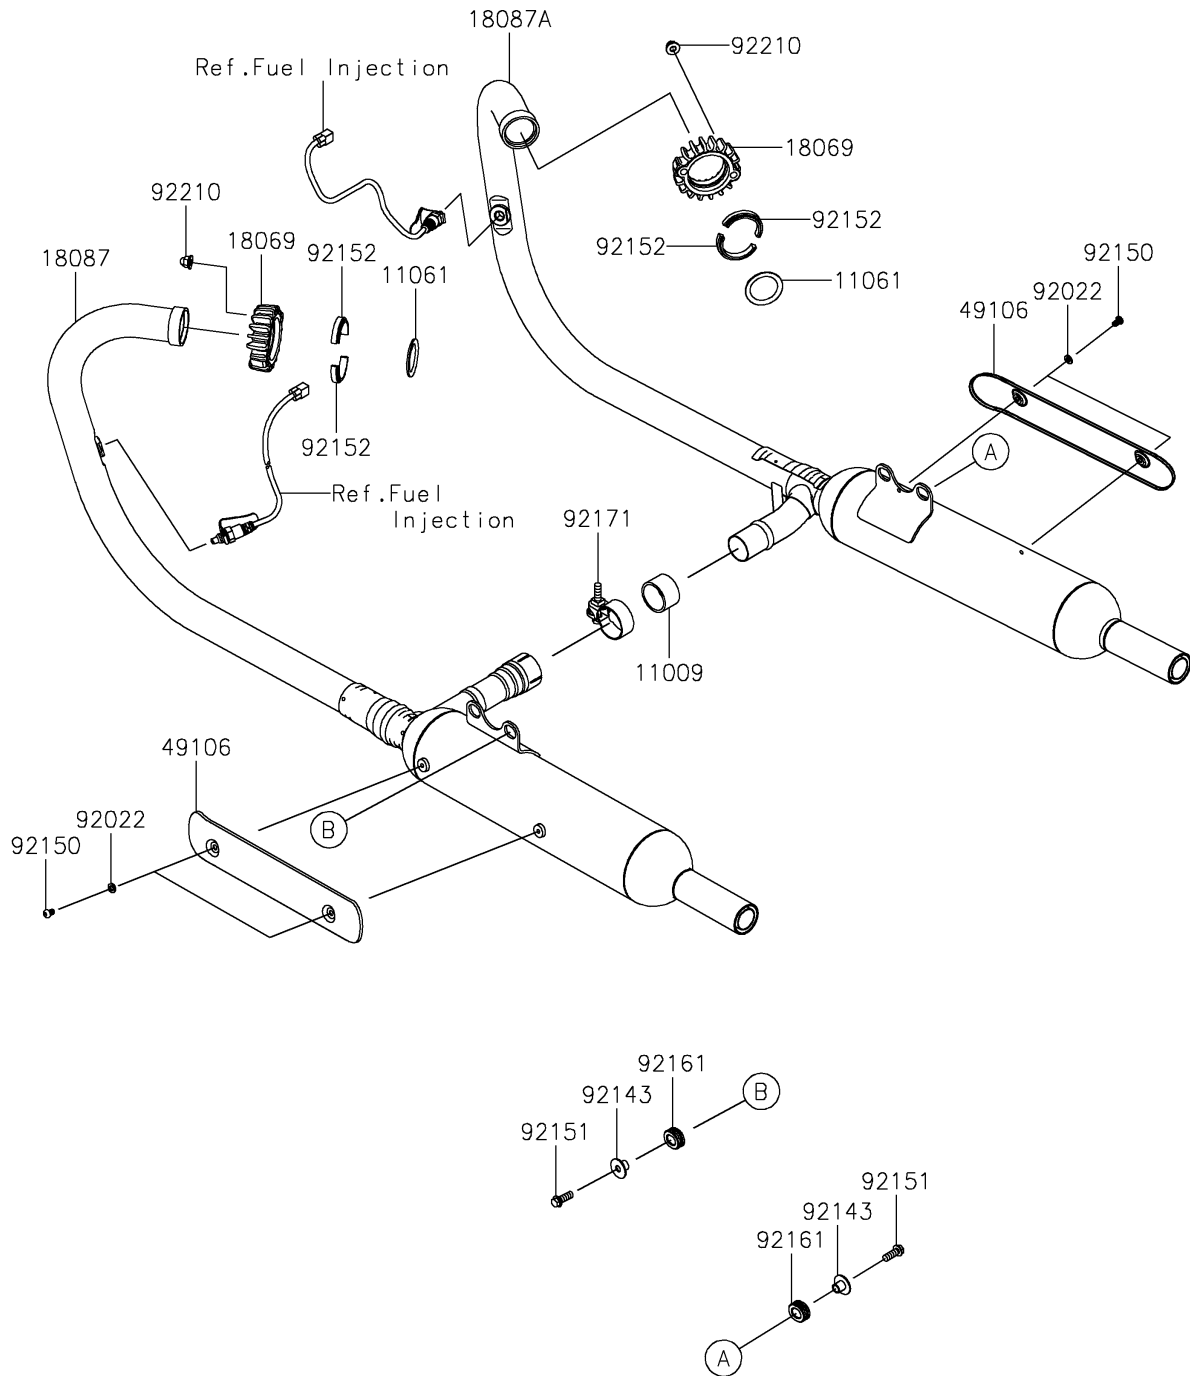

2020 W800 CAFE PARTS DIAGRAM

Muffler(s)

E1140

2020 W800 CAFE PARTS LIST

Muffler(s)

ITEM NAME	PART NUMBER	QUANTITY
GASKET,EXHAUST PIPE CONNECTING (Ref # 11009)	11009-1667	1
GASKET,EXHAUST PIPE HOLDER (Ref # 11061)	11061-1421	2
HOLDER-EXHAUST PIPE (Ref # 18069)	18069-1150	2
MUFFLER,LH (Ref # 18087)	18087-0376	1
MUFFLER,RH (Ref # 18087A)	18087-0377	1
COVER-MUFFLER (Ref # 49106)	49106-0114	2
WASHER,6.5X11.5X2 (Ref # 92022)	92022-1506	4
COLLAR (Ref # 92143)	92143-1753	4
BOLT,6X10 (Ref # 92150)	92150-1577	4
BOLT,8X22 (Ref # 92151)	92151-1926	4
COLLAR,EXHAUST PIPE (Ref # 92152)	92152-2870	4
DAMPER (Ref # 92161)	92161-0992	4
CLAMP,CHAMBER-EX PIPE (Ref # 92171)	92171-0061	1
NUT,CAP,8MM (Ref # 92210)	92210-1132	4