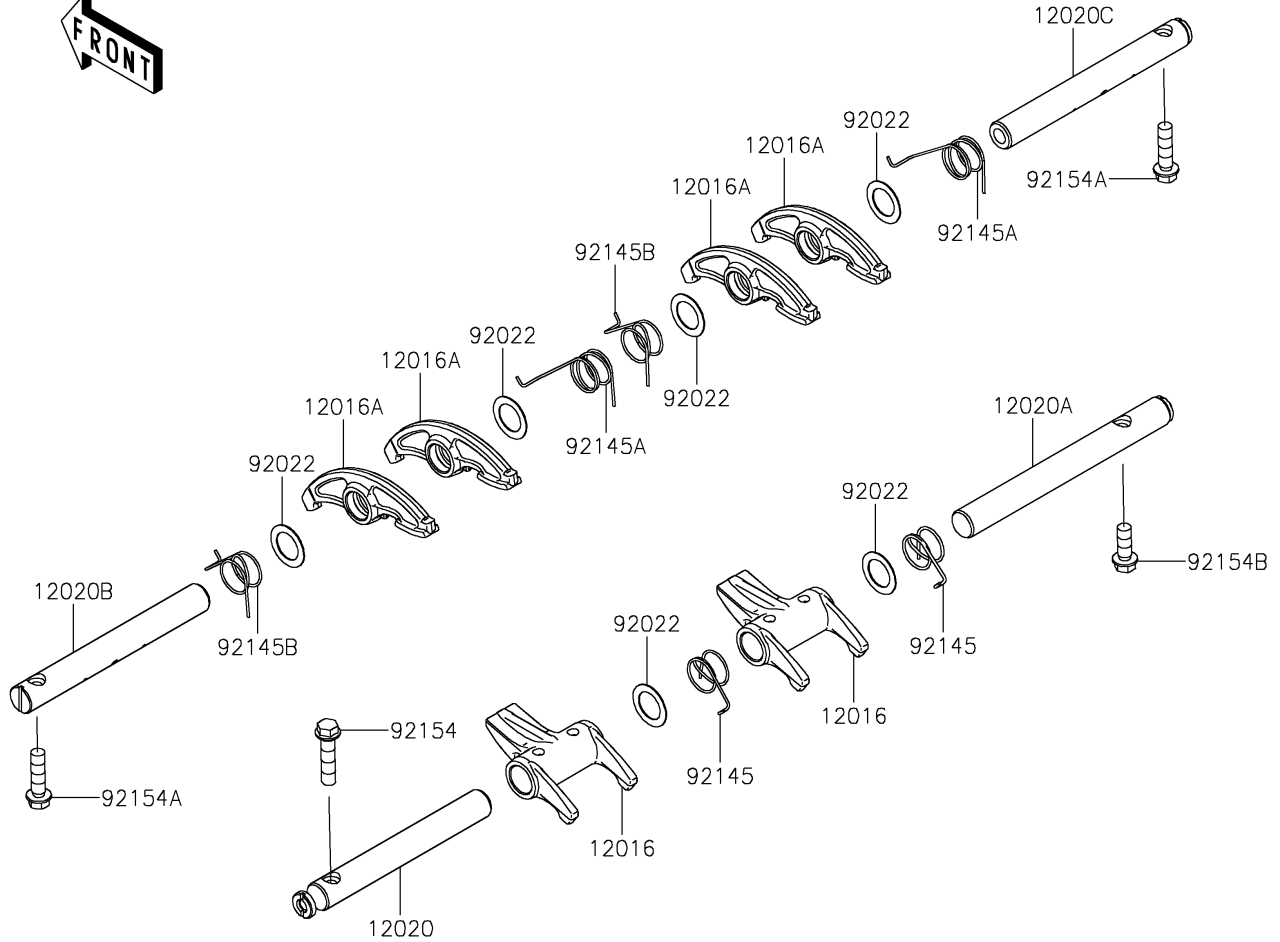

# 2019 W800 CAFE PARTS DIAGRAM

Valve(s)

E1210

## 2019 W800 CAFE PARTS LIST

Valve(s)

ITEM NAME	PART NUMBER	QUANTITY
VALVE-INTAKE (Ref # 12004)	12004-1138	4
VALVE-EXHAUST (Ref # 12005)	12005-1301	4
RETAINER-VALVE SPRING (Ref # 12009)	12009-1069	8
COLLET (Ref # 12011)	12011-1053	16
ARM-ROCKER,INTAKE (Ref # 12016)	12016-1116	2
ARM-ROCKER,EXHAUST (Ref # 12016A)	12016-1117	4
SHAFT-ROCKER,INTAKE,LH (Ref # 12020)	12020-1076	1
SHAFT-ROCKER,INTAKE,RH (Ref # 12020A)	12020-1077	1
SHAFT-ROCKER,EXHAUST,LH (Ref # 12020B)	12020-1078	1
SHAFT-ROCKER,EXHAUST,RH (Ref # 12020C)	12020-1079	1
SEAT-SPRING (Ref # 16007)	16007-1163	8
SPRING-ENGINE VALVE (Ref # 49078)	49078-1182	8
WASHER,13.2X20X0.5 (Ref # 92022)	92022-1224	6
SEAL-OIL,VSF 4.3 7.5 5.3 8.3 (Ref # 92049)	92049-1349	8
SPRING,ROCKER SHAFT,IN (Ref # 92145)	92145-1278	2
SPRING,ROCKER SHAFT,EX,RH (Ref # 92145A)	92145-1279	2
SPRING,ROCKER SHAFT,EX,LH (Ref # 92145B)	92145-1280	2
BOLT,FLANGED,6X25 (Ref # 92154)	92154-0479	1
BOLT,FLANGED,6X22 (Ref # 92154A)	92154-0480	2
BOLT,FLANGED,6X16 (Ref # 92154B)	92154-0481	1
SHIM,T=2.50 (Ref # 92180)	92180-1014	8
SHIM,T=2.55 (Ref # 92180A)	92180-1016	AR
SHIM,T=2.60 (Ref # 92180B)	92180-1018	AR
SHIM,T=2.65 (Ref # 92180C)	92180-1020	AR
SHIM,T=2.70 (Ref # 92180D)	92180-1022	AR
SHIM,T=2.75 (Ref # 92180E)	92180-1024	AR
SHIM,T=2.80 (Ref # 92180F)	92180-1026	AR
SHIM,T=2.85 (Ref # 92180G)	92180-1028	AR
SHIM,T=2.90 (Ref # 92180H)	92180-1030	AR

## 2019 W800 CAFE PARTS LIST

Valve(s)

ITEM NAME	PART NUMBER	QUANTITY
SHIM,T=2.95 (Ref # 92180I)	92180-1032	AR
SHIM,T=3.00 (Ref # 92180J)	92180-1034	AR
SHIM,T=3.05 (Ref # 92180K)	92180-1036	AR
SHIM,T=3.10 (Ref # 92180L)	92180-1038	AR
SHIM,T=3.15 (Ref # 92180M)	92180-1040	AR
SHIM,T=3.20 (Ref # 92180N)	92180-1042	AR
SHIM,T=3.25 (Ref # 92180O)	92180-1044	AR
SHIM,T=3.30 (Ref # 92180P)	92180-1046	AR
SHIM,T=3.35 (Ref # 92180Q)	92180-1048	AR
SHIM,T=3.40 (Ref # 92180R)	92180-1050	AR
SHIM,T=3.45 (Ref # 92180S)	92180-1052	AR
SHIM,T=3.50 (Ref # 92180T)	92180-1054	AR