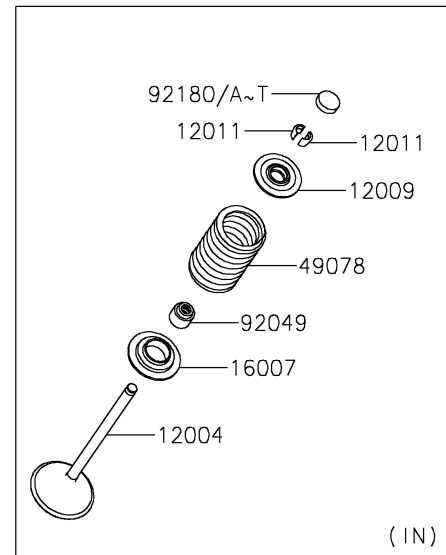

# 2019 W800 CAFE PARTS DIAGRAM

Valve(s)

E1210

## 2019 W800 CAFE PARTS LIST

Valve(s)

ITEM NAME	PART NUMBER	QUANTITY
VALVE-INTAKE (Ref # 12004)	12004-1138	4
VALVE-EXHAUST (Ref # 12005)	12005-1301	4
RETAINER-VALVE SPRING (Ref # 12009)	12009-1069	8
COLLET (Ref # 12011)	12011-1053	16
ARM-ROCKER,INTAKE (Ref # 12016)	12016-1116	2
ARM-ROCKER,EXHAUST (Ref # 12016A)	12016-1117	4
SHAFT-ROCKER,INTAKE,LH (Ref # 12020)	12020-1076	1
SHAFT-ROCKER,INTAKE,RH (Ref # 12020A)	12020-1077	1
SHAFT-ROCKER,EXHAUST,LH (Ref # 12020B)	12020-1078	1
SHAFT-ROCKER,EXHAUST,RH (Ref # 12020C)	12020-1079	1
SEAT-SPRING (Ref # 16007)	16007-1163	8
SPRING-ENGINE VALVE (Ref # 49078)	49078-1182	8
WASHER,13.2X20X0.5 (Ref # 92022)	92022-1224	6
SEAL-OIL,VSF 4.3 7.5 5.3 8.3 (Ref # 92049)	92049-1349	8
SPRING,ROCKER SHAFT,IN (Ref # 92145)	92145-1278	2
SPRING,ROCKER SHAFT,EX,RH (Ref # 92145A)	92145-1279	2
SPRING,ROCKER SHAFT,EX,LH (Ref # 92145B)	92145-1280	2
BOLT,FLANGED,6X25 (Ref # 92154)	92154-0479	1
BOLT,FLANGED,6X22 (Ref # 92154A)	92154-0480	2
BOLT,FLANGED,6X16 (Ref # 92154B)	92154-0481	1
SHIM,T=2.50 (Ref # 92180)	92180-1014	8
SHIM,T=2.55 (Ref # 92180A)	92180-1016	AR
SHIM,T=2.60 (Ref # 92180B)	92180-1018	AR
SHIM,T=2.65 (Ref # 92180C)	92180-1020	AR
SHIM,T=2.70 (Ref # 92180D)	92180-1022	AR
SHIM,T=2.75 (Ref # 92180E)	92180-1024	AR
SHIM,T=2.80 (Ref # 92180F)	92180-1026	AR
SHIM,T=2.85 (Ref # 92180G)	92180-1028	AR
SHIM,T=2.90 (Ref # 92180H)	92180-1030	AR

## 2019 W800 CAFE PARTS LIST

Valve(s)

ITEM NAME	PART NUMBER	QUANTITY
SHIM,T=2.95 (Ref # 92180I)	92180-1032	AR
SHIM,T=3.00 (Ref # 92180J)	92180-1034	AR
SHIM,T=3.05 (Ref # 92180K)	92180-1036	AR
SHIM,T=3.10 (Ref # 92180L)	92180-1038	AR
SHIM,T=3.15 (Ref # 92180M)	92180-1040	AR
SHIM,T=3.20 (Ref # 92180N)	92180-1042	AR
SHIM,T=3.25 (Ref # 92180O)	92180-1044	AR
SHIM,T=3.30 (Ref # 92180P)	92180-1046	AR
SHIM,T=3.35 (Ref # 92180Q)	92180-1048	AR
SHIM,T=3.40 (Ref # 92180R)	92180-1050	AR
SHIM,T=3.45 (Ref # 92180S)	92180-1052	AR
SHIM,T=3.50 (Ref # 92180T)	92180-1054	AR