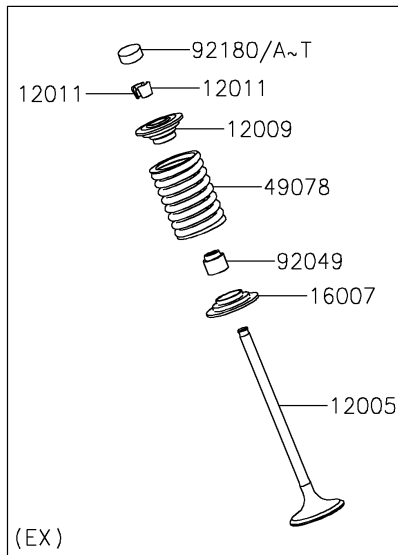

# 2019 W800 CAFE PARTS DIAGRAM

Valve(s)

E1210

## 2019 W800 CAFE PARTS LIST

Valve(s)

ITEM NAME	PART NUMBER	QUANTITY
VALVE-INTAKE (Ref # 12004)	12004-1138	4
VALVE-EXHAUST (Ref # 12005)	12005-1301	4
RETAINER-VALVE SPRING (Ref # 12009)	12009-1069	8
COLLET (Ref # 12011)	12011-1053	16
ARM-ROCKER,INTAKE (Ref # 12016)	12016-1116	2
ARM-ROCKER,EXHAUST (Ref # 12016A)	12016-1117	4
SHAFT-ROCKER,INTAKE,LH (Ref # 12020)	12020-1076	1
SHAFT-ROCKER,INTAKE,RH (Ref # 12020A)	12020-1077	1
SHAFT-ROCKER,EXHAUST,LH (Ref # 12020B)	12020-1078	1
SHAFT-ROCKER,EXHAUST,RH (Ref # 12020C)	12020-1079	1
SEAT-SPRING (Ref # 16007)	16007-1163	8
SPRING-ENGINE VALVE (Ref # 49078)	49078-1182	8
WASHER,13.2X20X0.5 (Ref # 92022)	92022-1224	6
SEAL-OIL,VSF 4.3 7.5 5.3 8.3 (Ref # 92049)	92049-1349	8
SPRING,ROCKER SHAFT,IN (Ref # 92145)	92145-1278	2
SPRING,ROCKER SHAFT,EX,RH (Ref # 92145A)	92145-1279	2
SPRING,ROCKER SHAFT,EX,LH (Ref # 92145B)	92145-1280	2
BOLT,FLANGED,6X25 (Ref # 92154)	92154-0479	1
BOLT,FLANGED,6X22 (Ref # 92154A)	92154-0480	2
BOLT,FLANGED,6X16 (Ref # 92154B)	92154-0481	1
SHIM,T=2.50 (Ref # 92180)	92180-1014	8
SHIM,T=2.55 (Ref # 92180A)	92180-1016	AR
SHIM,T=2.60 (Ref # 92180B)	92180-1018	AR
SHIM,T=2.65 (Ref # 92180C)	92180-1020	AR
SHIM,T=2.70 (Ref # 92180D)	92180-1022	AR
SHIM,T=2.75 (Ref # 92180E)	92180-1024	AR
SHIM,T=2.80 (Ref # 92180F)	92180-1026	AR
SHIM,T=2.85 (Ref # 92180G)	92180-1028	AR
SHIM,T=2.90 (Ref # 92180H)	92180-1030	AR

## 2019 W800 CAFE PARTS LIST

Valve(s)

ITEM NAME	PART NUMBER	QUANTITY
SHIM,T=2.95 (Ref # 92180I)	92180-1032	AR
SHIM,T=3.00 (Ref # 92180J)	92180-1034	AR
SHIM,T=3.05 (Ref # 92180K)	92180-1036	AR
SHIM,T=3.10 (Ref # 92180L)	92180-1038	AR
SHIM,T=3.15 (Ref # 92180M)	92180-1040	AR
SHIM,T=3.20 (Ref # 92180N)	92180-1042	AR
SHIM,T=3.25 (Ref # 92180O)	92180-1044	AR
SHIM,T=3.30 (Ref # 92180P)	92180-1046	AR
SHIM,T=3.35 (Ref # 92180Q)	92180-1048	AR
SHIM,T=3.40 (Ref # 92180R)	92180-1050	AR
SHIM,T=3.45 (Ref # 92180S)	92180-1052	AR
SHIM,T=3.50 (Ref # 92180T)	92180-1054	AR