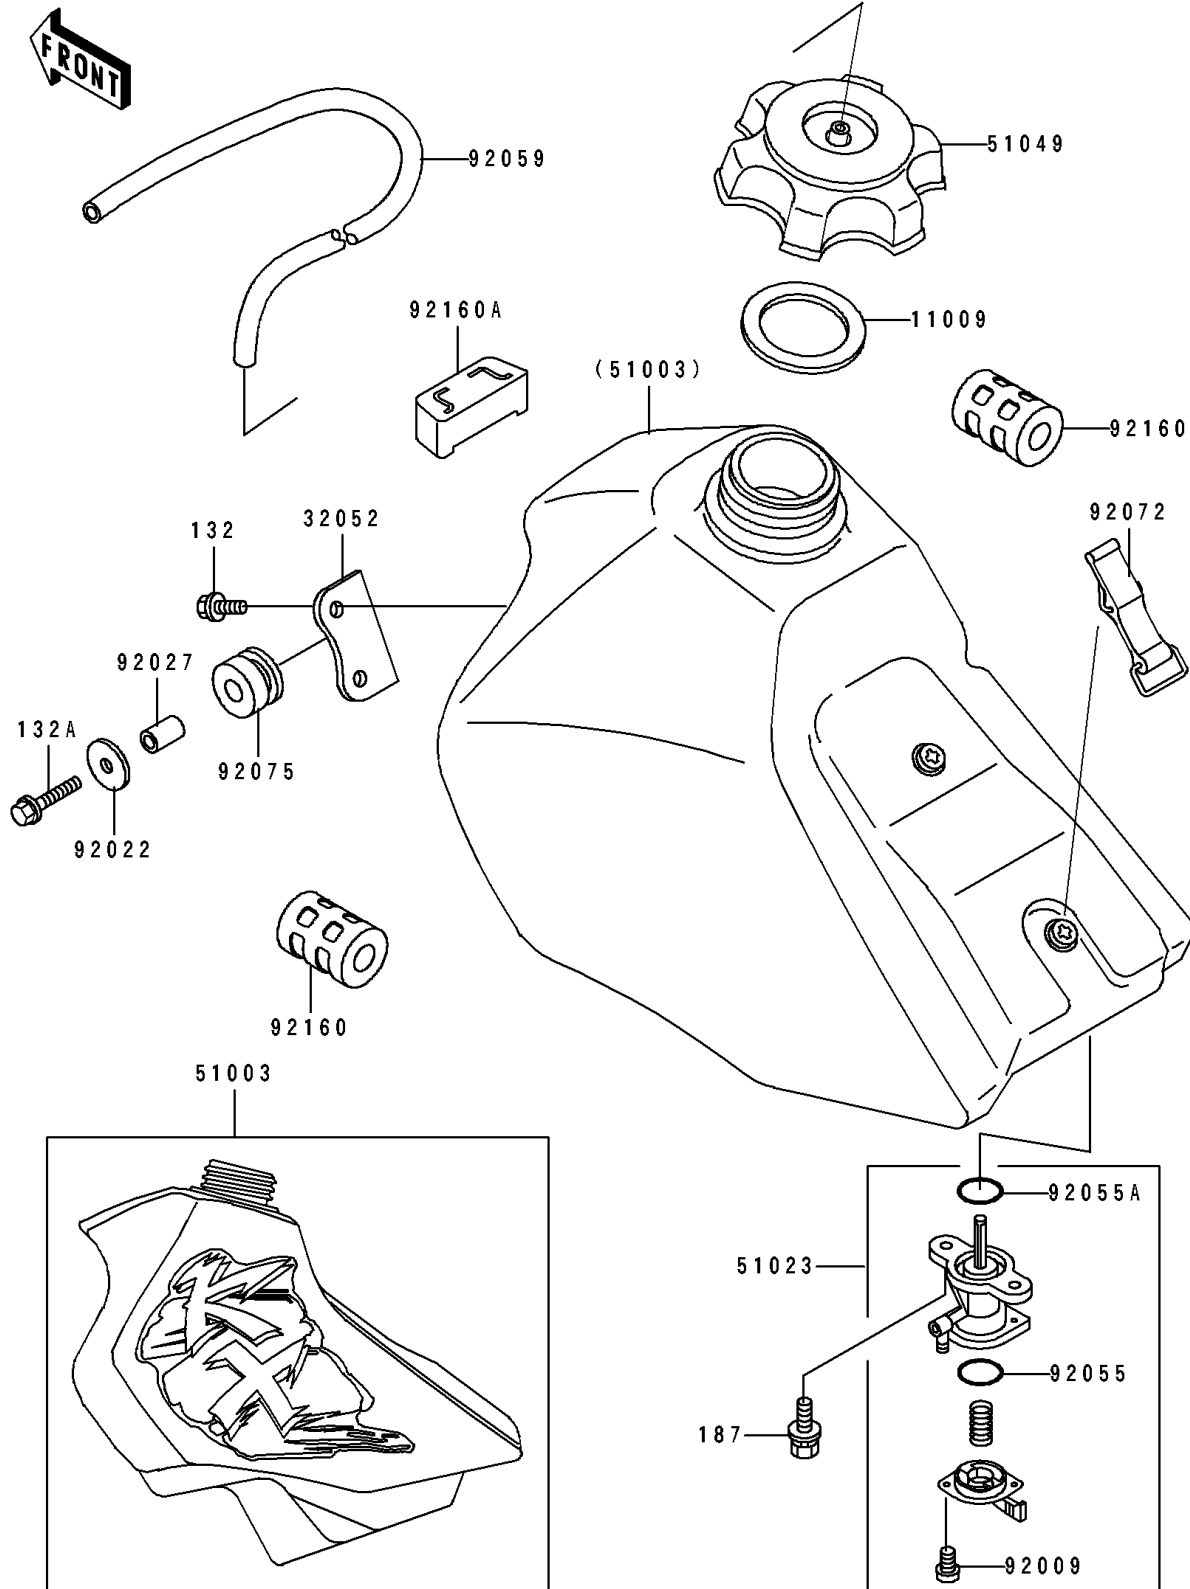

# 1991 KX80 PARTS DIAGRAM

Fuel Tank

F 2410

# 1991 KX80 PARTS LIST

## Fuel Tank

ITEM NAME	PART NUMBER	QUANTITY
GASKET,FUEL TANK CAP (Ref # 11009)	11009-1622	1
BRACKET-TANK (Ref # 32052)	32052-1169	1
TANK-COMP-FUEL,L.GREEN (Ref # 51003)	51003-5203-6W	1
TAP-ASSY,FUEL (Ref # 51023)	51023-1115	1
CAP-TANK,FUEL (Ref # 51049)	51049-1089	1
SCREW,3X8 (Ref # 92009)	92009-1386	2
WASHER,6.5X24X2 (Ref # 92022)	92022-1690	1
COLLAR,6.8X10X17 (Ref # 92027)	92027-1833	1
RING-O,FUEL TAP LEVER (Ref # 92055)	92055-1299	1
RING-O,FUEL TAP PACKING (Ref # 92055A)	92055-1300	1
TUBE,5X9X350 (Ref # 92059)	92059-1265	1
BAND,FUEL TANK (Ref # 92072)	92072-1229	1
DAMPER (Ref # 92075)	92075-1660	1
DAMPER,FUEL TANK (Ref # 92160)	92160-1236	2
DAMPER (Ref # 92160A)	92160-1255	1
BOLT-FLANGED-SMALL (Ref # 132)	132G0612	2
BOLT-FLANGED-SMALL (Ref # 132A)	132G0630	1
BOLT-UPSET-WSP (Ref # 187)	187B0616	2