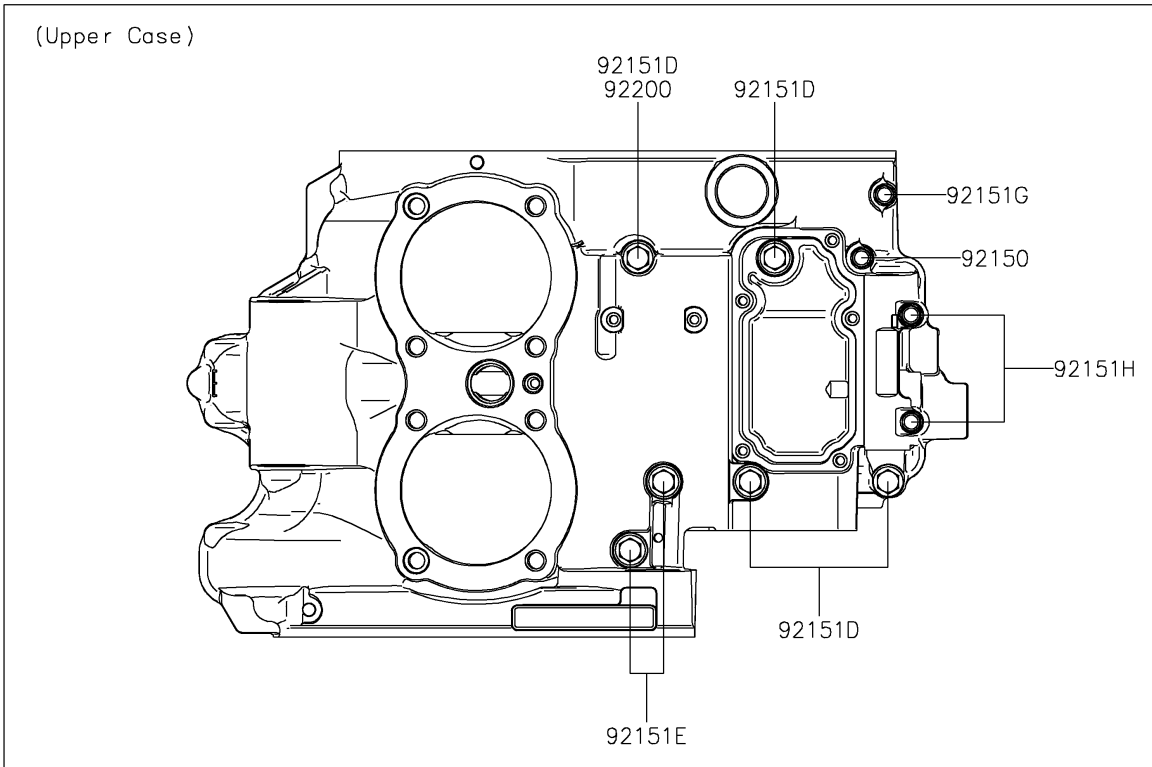

2019 W800 CAFE PARTS DIAGRAM

Crankcase Bolt Pattern

E1412

2019 W800 CAFE PARTS LIST

Crankcase Bolt Pattern

ITEM NAME	PART NUMBER	QUANTITY
BOLT,6X70 (Ref # 92150)	92150-1549	1
BOLT,9X90 (Ref # 92151)	92151-1458	1
BOLT,9X110 (Ref # 92151A)	92151-1459	3
BOLT,9X130 (Ref # 92151B)	92151-1460	4
BOLT,8X60 (Ref # 92151C)	92151-1461	1
BOLT,8X73 (Ref # 92151D)	92151-1462	7
BOLT,8X50 (Ref # 92151E)	92151-1463	2
BOLT,6X32 (Ref # 92151F)	92151-1464	1
BOLT,6X45 (Ref # 92151G)	92151-1465	6
BOLT,6X117 (Ref # 92151H)	92151-1467	2
WASHER,8.5X16X1.2 (Ref # 92200)	92200-1063	2