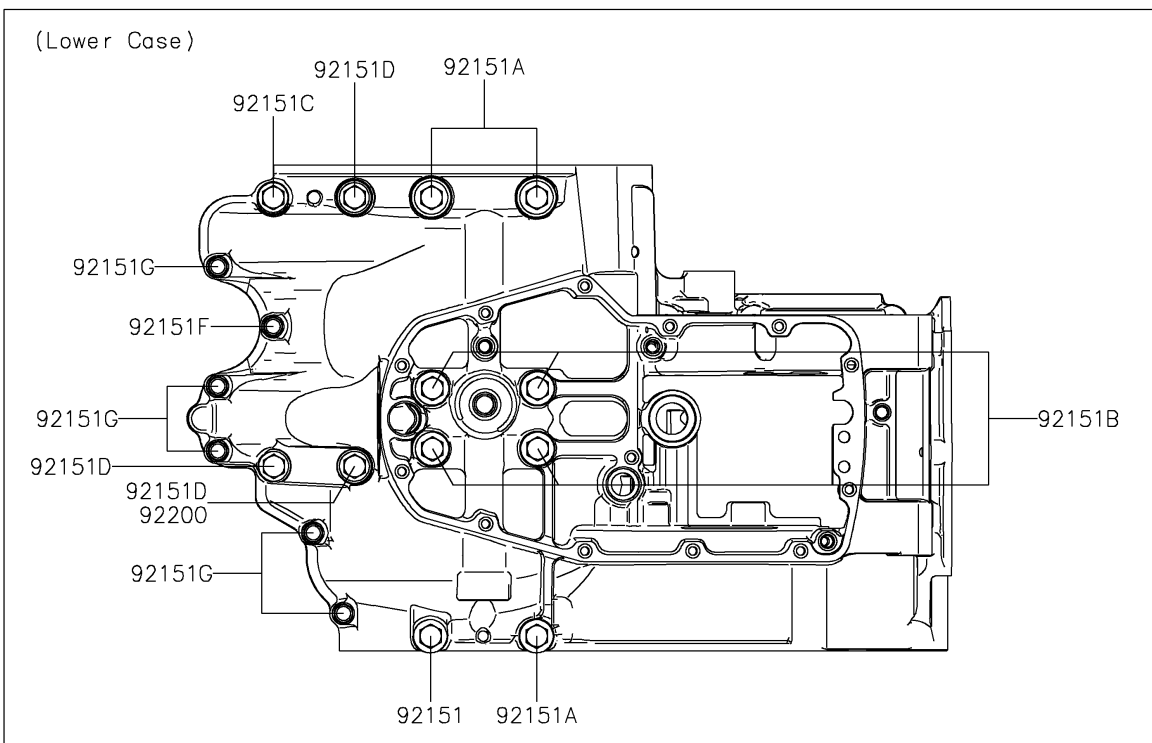

2019 W800 CAFE PARTS DIAGRAM

Crankcase Bolt Pattern

E1412

2019 W800 CAFE PARTS LIST

Crankcase Bolt Pattern

ITEM NAME	PART NUMBER	QUANTITY
BOLT,6X70 (Ref # 92150)	92150-1549	1
BOLT,9X90 (Ref # 92151)	92151-1458	1
BOLT,9X110 (Ref # 92151A)	92151-1459	3
BOLT,9X130 (Ref # 92151B)	92151-1460	4
BOLT,8X60 (Ref # 92151C)	92151-1461	1
BOLT,8X73 (Ref # 92151D)	92151-1462	7
BOLT,8X50 (Ref # 92151E)	92151-1463	2
BOLT,6X32 (Ref # 92151F)	92151-1464	1
BOLT,6X45 (Ref # 92151G)	92151-1465	6
BOLT,6X117 (Ref # 92151H)	92151-1467	2
WASHER,8.5X16X1.2 (Ref # 92200)	92200-1063	2