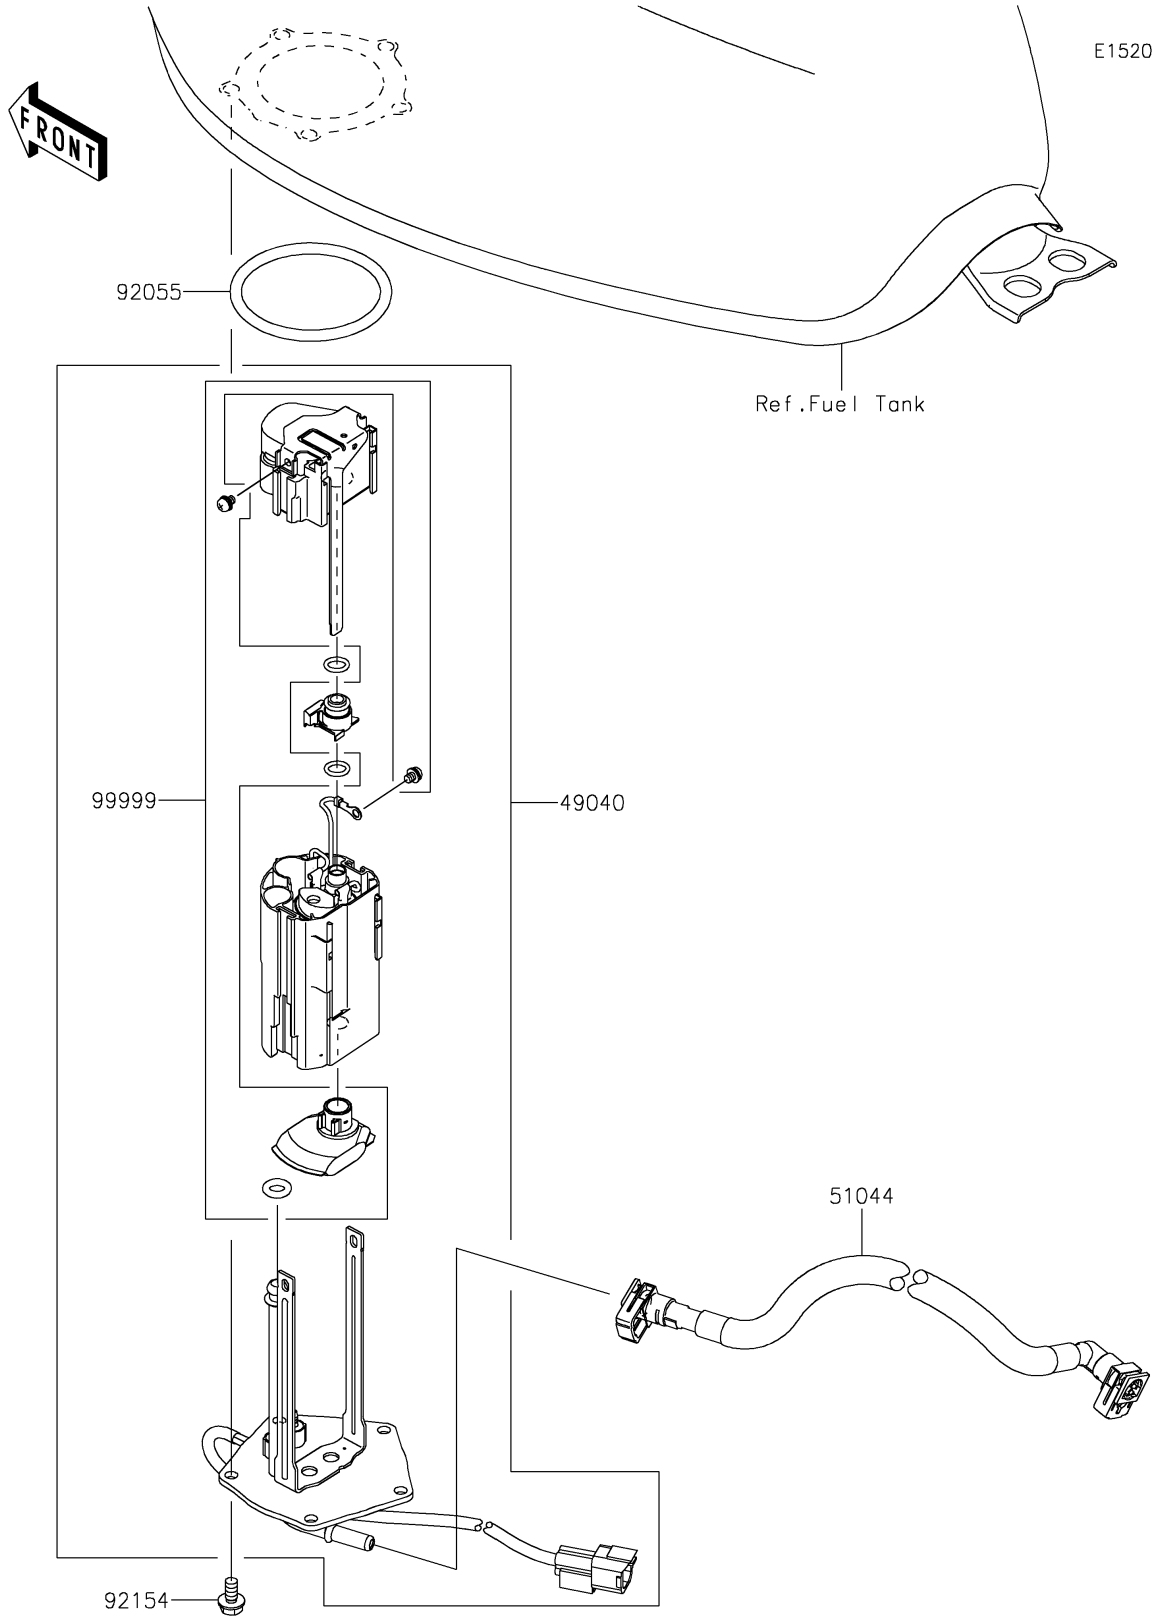

# 2019 W800 CAFE PARTS DIAGRAM

## Fuel Pump

### Fuel Pump

ITEM NAME	PART NUMBER	QUANTITY
PUMP-FUEL (Ref # 49040)	49040-0781	1
TUBE-ASSY,FUEL (Ref # 51044)	51044-0904	1
RING-O,70.6X5.7 (Ref # 92055)	92055-0210	1
BOLT,FLANGED,6X12 (Ref # 92154)	92154-1848	5
KIT,FUEL FILTER (Ref # 99999)	99999-0521	1