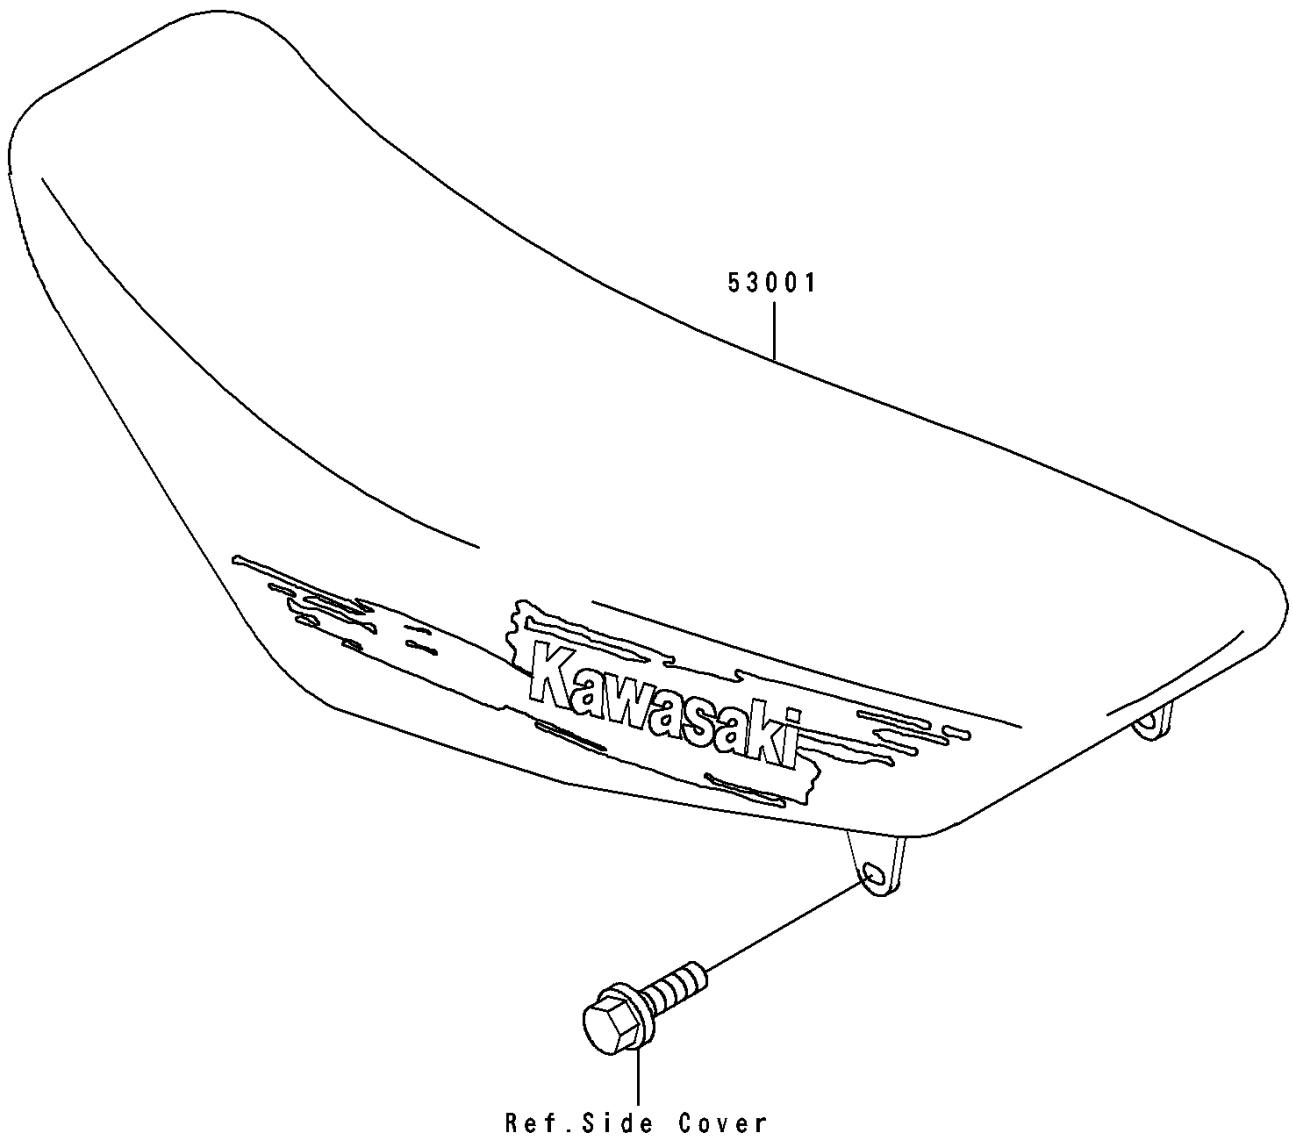

1991 KX80 PARTS DIAGRAM

Seat

F2510

1991 KX80 PARTS LIST

Seat

ITEM NAME	PART NUMBER	QUANTITY
SEAT-ASSY,BLUE (Ref # 53001)	53001-1619-MZ	1