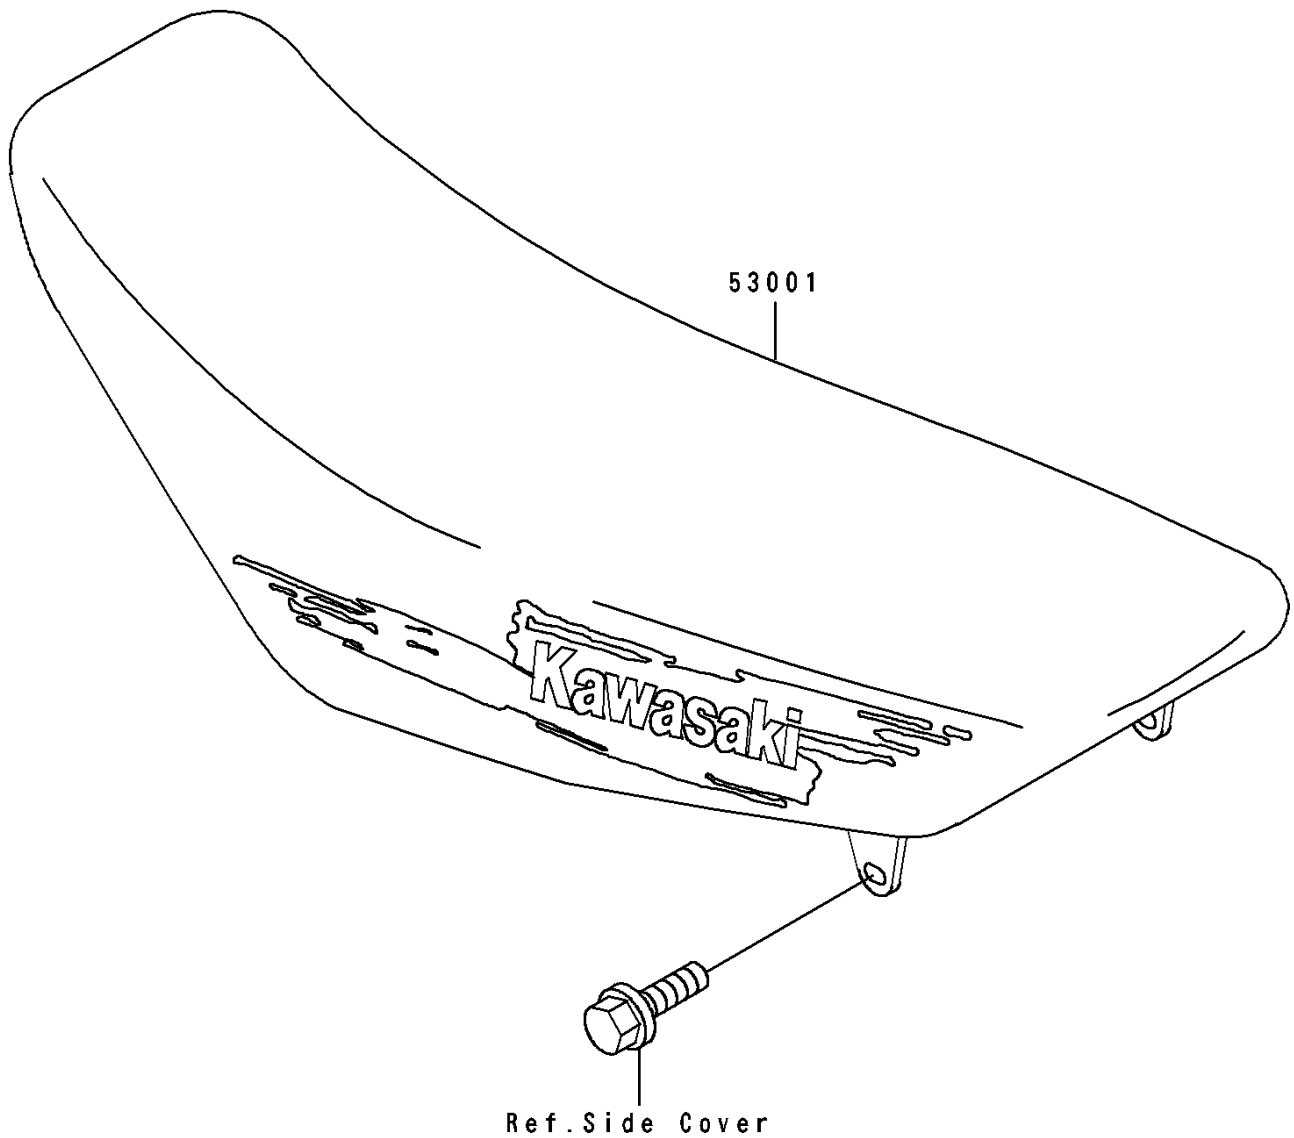

# 1991 Big Wheel PARTS DIAGRAM

Seat

F2510

# 1991 Big Wheel PARTS LIST

Seat

ITEM NAME	PART NUMBER	QUANTITY
SEAT-ASSY,BLUE (Ref # 53001)	53001-1619-MZ	1