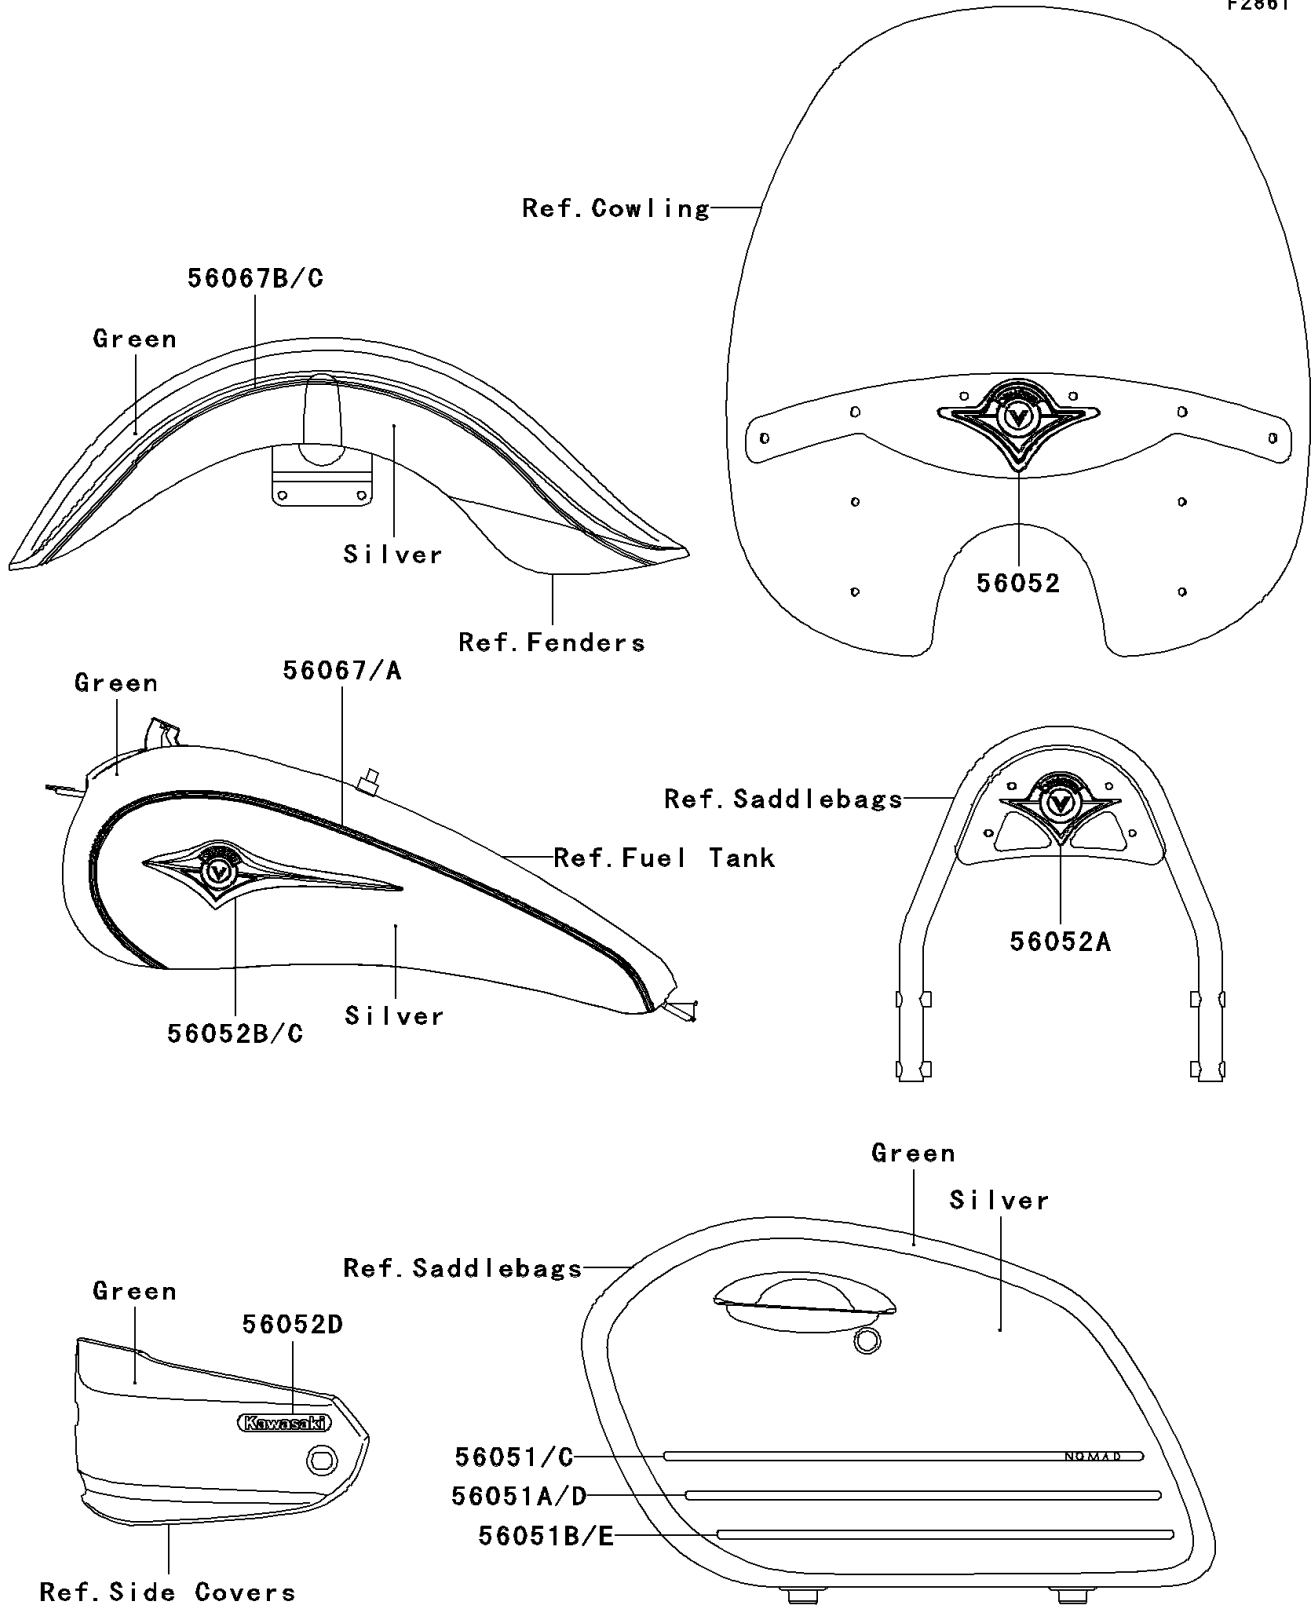

2006 Vulcan 1600 Nomad PARTS DIAGRAM

Decals(Green)(D6F)

F2861

2006 Vulcan 1600 Nomad PARTS LIST

Decals(Green)(D6F)

ITEM NAME	PART NUMBER	QUANTITY
MARK,SIDE BAG COVER,UPP,LH (Ref # 56051)	56051-1811	1
MARK,SIDE BAG COVER,CNT,LH (Ref # 56051A)	56051-1812	1
MARK,SIDE BAG COVER,LWR,LH (Ref # 56051B)	56051-1813	1
MARK,SIDE BAG COVER,UPP,RH (Ref # 56051C)	56051-1814	1
MARK,SIDE BAG COVER,CNT,RH (Ref # 56051D)	56051-1815	1
MARK,SIDE BAG COVER,LWR,RH (Ref # 56051E)	56051-1816	1
MARK,OUTER PLATE (Ref # 56052)	56052-0477	1
MARK,BACKREST (Ref # 56052A)	56052-0478	1
MARK,FUEL TANK,LH (Ref # 56052B)	56052-0603	1
MARK,FUEL TANK,RH (Ref # 56052C)	56052-0604	1
MARK,SIDE COVER,KAWASAKI (Ref # 56052D)	56052-1533	2
PATTERN,FUEL TANK,LH (Ref # 56067)	56067-0430	1
PATTERN,FUEL TANK,RH (Ref # 56067A)	56067-0431	1
PATTERN,FR FENDER,LH (Ref # 56067B)	56067-0432	1
PATTERN,FR FENDER,RH (Ref # 56067C)	56067-0433	1