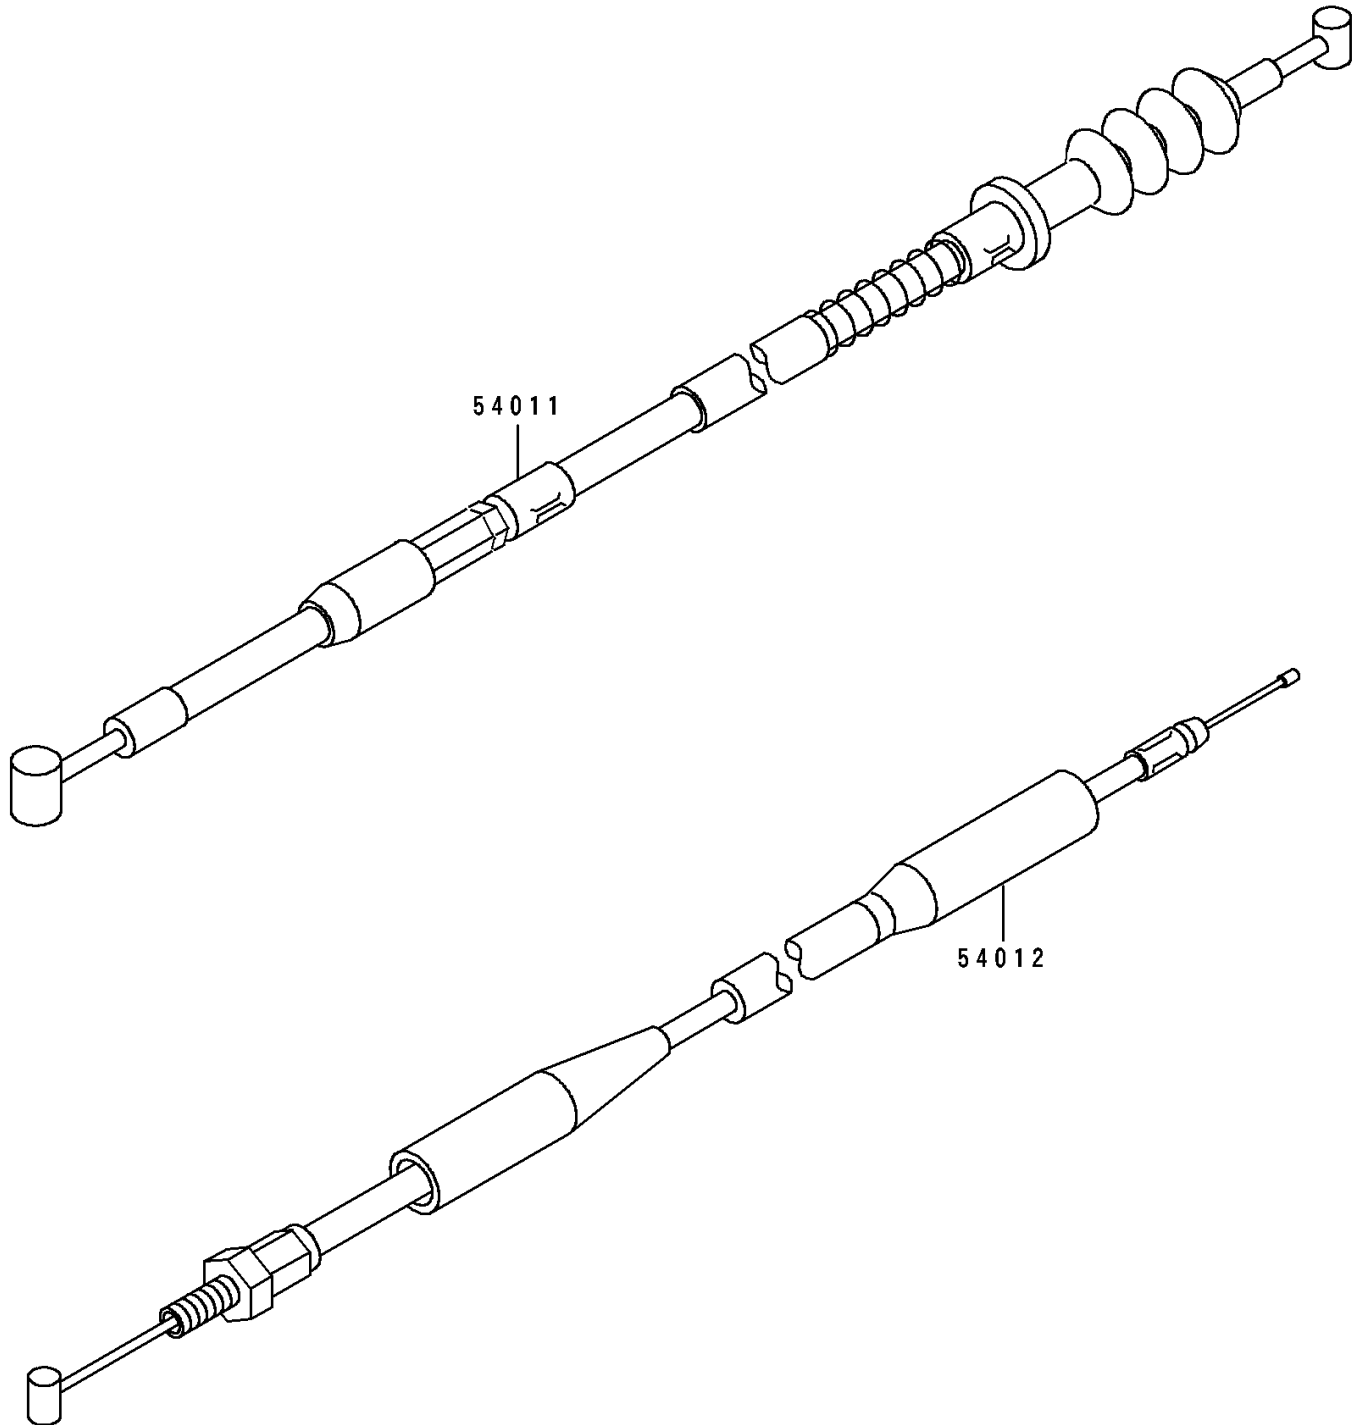

# 1991 Big Wheel PARTS DIAGRAM

Cable

F 2 5 4 0

# 1991 Big Wheel PARTS LIST

## Cable

ITEM NAME	PART NUMBER	QUANTITY
CABLE-CLUTCH (Ref # 54011)	54011-1311	1
CABLE-THROTTLE (Ref # 54012)	54012-1411	1