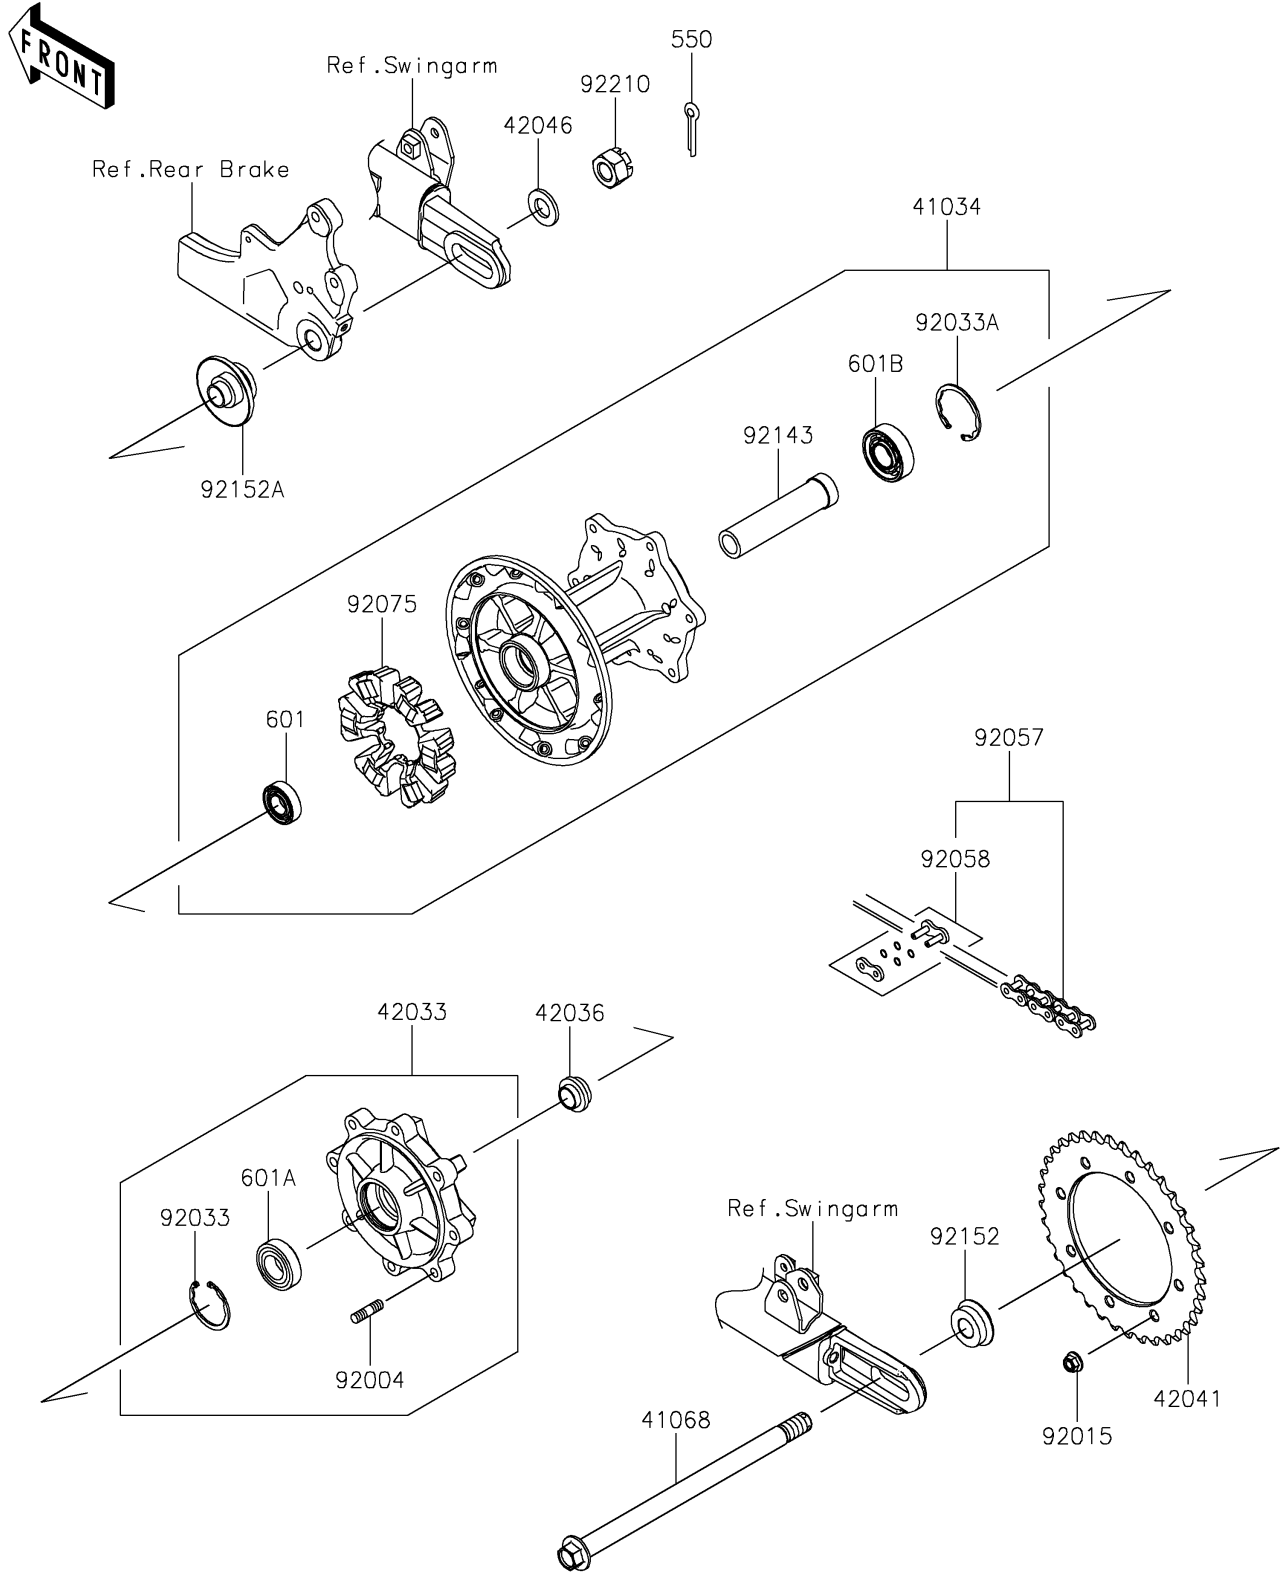

2019 W800 CAFE PARTS DIAGRAM

Rear Wheel/Chain

F2240

2019 W800 CAFE PARTS LIST

Rear Wheel/Chain

ITEM NAME	PART NUMBER	QUANTITY
DRUM-ASSY,RR,F.BLACK (Ref # 41034)	41034-0603-21	1
AXLE,RR,16X267 (Ref # 41068)	41068-0088	1
COUPLING-ASSY,RR HUB (Ref # 42033)	42033-0592	1
SLEEVE,REAR AXLE,L=16 (Ref # 42036)	42036-1206	1
SPROCKET-HUB,37T (Ref # 42041)	42041-0170	1
WASHER,17.3X32X3.2 (Ref # 42046)	42046-009	1
STUD,8X16 (Ref # 92004)	92004-1150	8
NUT,8MM (Ref # 92015)	92015-1432	8
RING-SNAP,42MM (Ref # 92033)	92033-1041	1
RING-SNAP,47MM (Ref # 92033A)	92033-1042	1
CHAIN,DRIVE,EK520MVXLX104L (Ref # 92057)	92057-0213	1
JOINT-CHAIN,DRIVE (Ref # 92058)	92058-0021	1
DAMPER,SHOCK,RR HUB (Ref # 92075)	92075-1068	1
COLLAR,REAR BRAKE DRUM,L=113 (Ref # 92143)	92143-1060	1
COLLAR,LH (Ref # 92152)	92152-2523	1
COLLAR,RH (Ref # 92152A)	92152-2602	1
NUT,CASTLE,16MM (Ref # 92210)	92210-1171	1
PIN-COTTER,4.0X40 (Ref # 550)	550AA4040	1
BEARING-BALL,#6003G (Ref # 601)	601B6003G	1
BEARING-BALL,#6004UG (Ref # 601A)	601B6004UG	1
BEARING-BALL,#6204UG (Ref # 601B)	601B6204UG	1