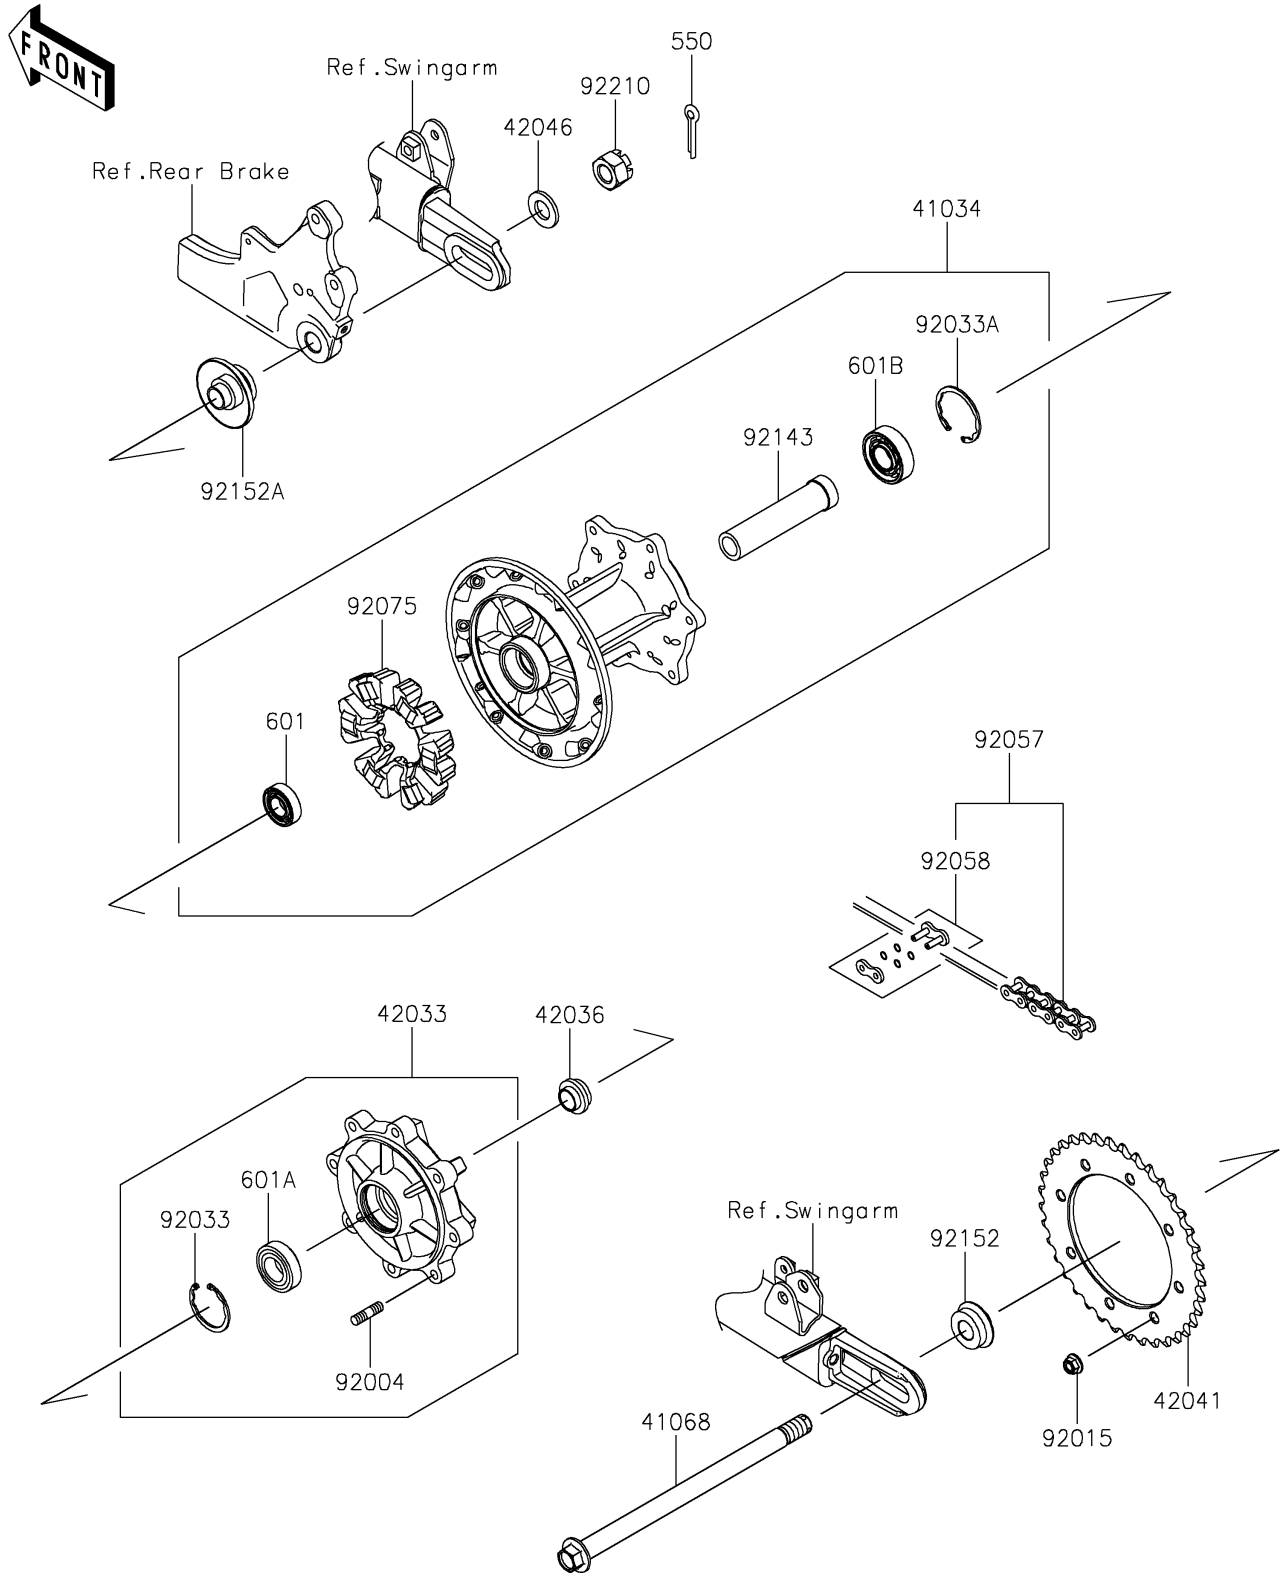

2020 W800 CAFE PARTS DIAGRAM

Rear Wheel/Chain

F2240

2020 W800 CAFE PARTS LIST

Rear Wheel/Chain

ITEM NAME	PART NUMBER	QUANTITY
DRUM-ASSY,RR,F.BLACK (Ref # 41034)	41034-0603-21	1
AXLE,RR,16X267 (Ref # 41068)	41068-0088	1
COUPLING-ASSY,RR HUB (Ref # 42033)	42033-0592	1
SLEEVE,REAR AXLE,L=16 (Ref # 42036)	42036-1206	1
SPROCKET-HUB,37T (Ref # 42041)	42041-0170	1
WASHER,17.3X32X3.2 (Ref # 42046)	42046-009	1
STUD,8X16 (Ref # 92004)	92004-1150	8
NUT,8MM (Ref # 92015)	92015-1432	8
RING-SNAP,42MM (Ref # 92033)	92033-1041	1
RING-SNAP,47MM (Ref # 92033A)	92033-1042	1
CHAIN,DRIVE,EK520MVXLX104L (Ref # 92057)	92057-0213	1
JOINT-CHAIN,DRIVE (Ref # 92058)	92058-0021	1
DAMPER,SHOCK,RR HUB (Ref # 92075)	92075-1068	1
COLLAR,REAR BRAKE DRUM,L=113 (Ref # 92143)	92143-1060	1
COLLAR,LH (Ref # 92152)	92152-2523	1
COLLAR,RH (Ref # 92152A)	92152-2602	1
NUT,CASTLE,16MM (Ref # 92210)	92210-1171	1
PIN-COTTER,4.0X40 (Ref # 550)	550AA4040	1
BEARING-BALL,#6003G (Ref # 601)	601B6003G	1
BEARING-BALL,#6004UG (Ref # 601A)	601B6004UG	1
BEARING-BALL,#6204UG (Ref # 601B)	601B6204UG	1